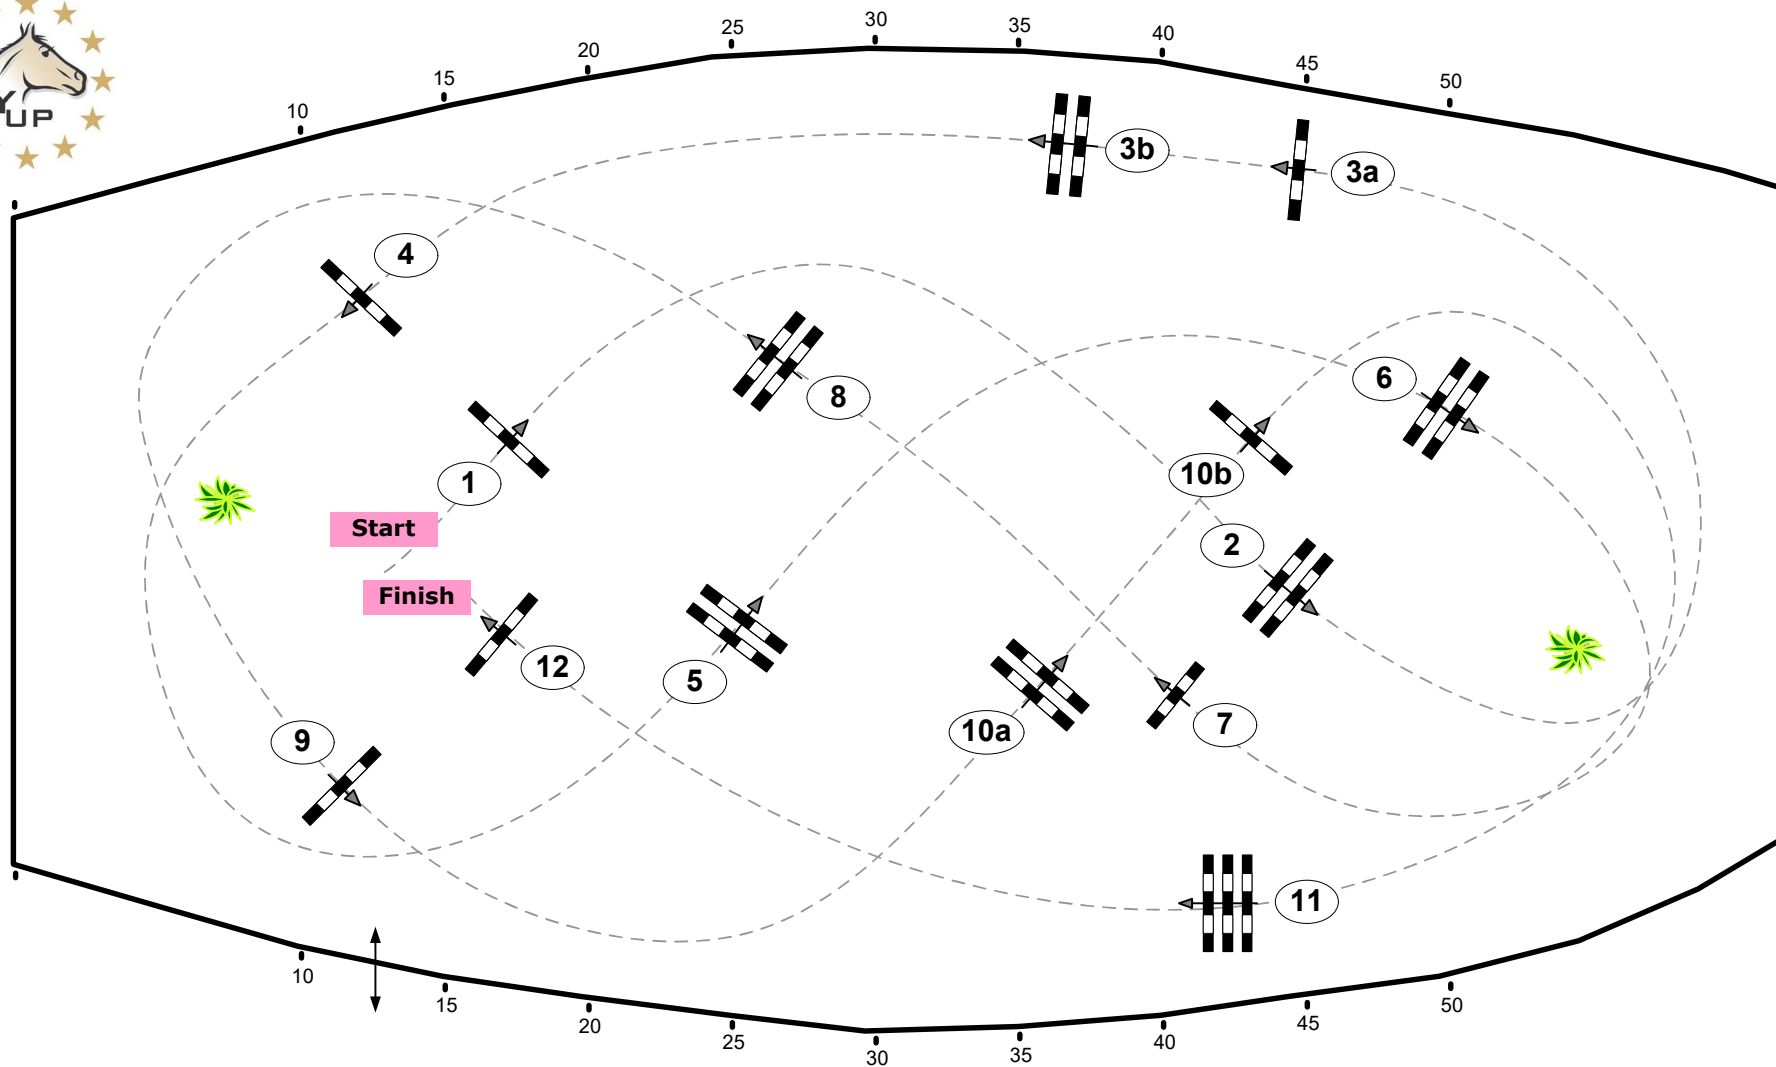

Madl

CSI*** Silberpfeil Amadeus Horse Indoors

Class No.: 8

EY Cup U 25 Opening

Competition against the clock

Table: A
National RG:
FEI RG / Art. 238.2.1a
Height: 1.40 m

Speed: 350 m/min
Length: 410 m
Time allowed: 71 sec
Time limit: 142 sec

Obstacles: 12
Efforts: 14

SILBERPFEIL
 AMADEUS
 HORSE
 INDOORS 07.-10.
 DEZEMBER
 2023

Course Designer
Franz Madl (AUT)
Adi Appe (AUT)
& Team