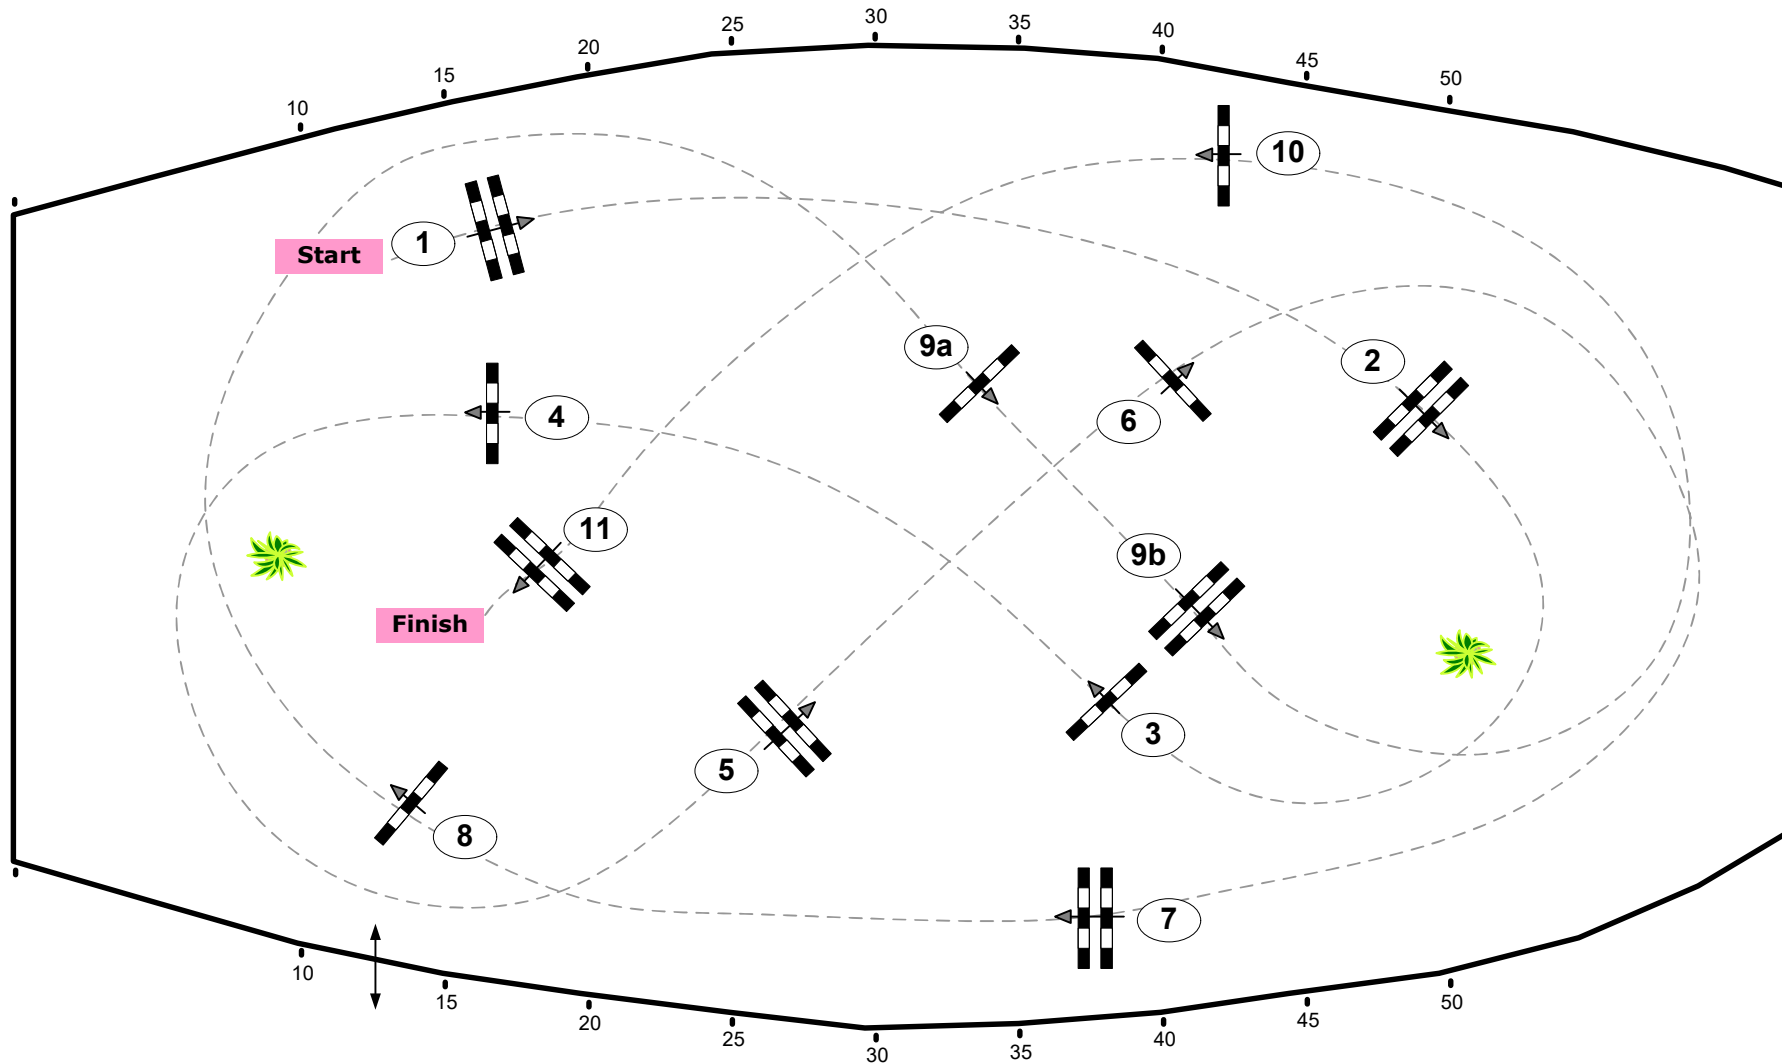

# CSI\*\*\* Silberpfeil Amadeus Horse Indoors

Class No.: 11

Small Amateur Tour

Competition against the clock

Table: A  
National RG:  
FEI RG / Art. 238.2.1a  
Height: 1.10 m

Speed: 350 m/min  
Length: 410 m  
Time allowed: 71 sec  
Time limit: 142 sec

Obstacles: 11  
Efforts: 12

Course Designer  
Franz Madl (AUT)  
Adi Appe (AUT)  
& Team