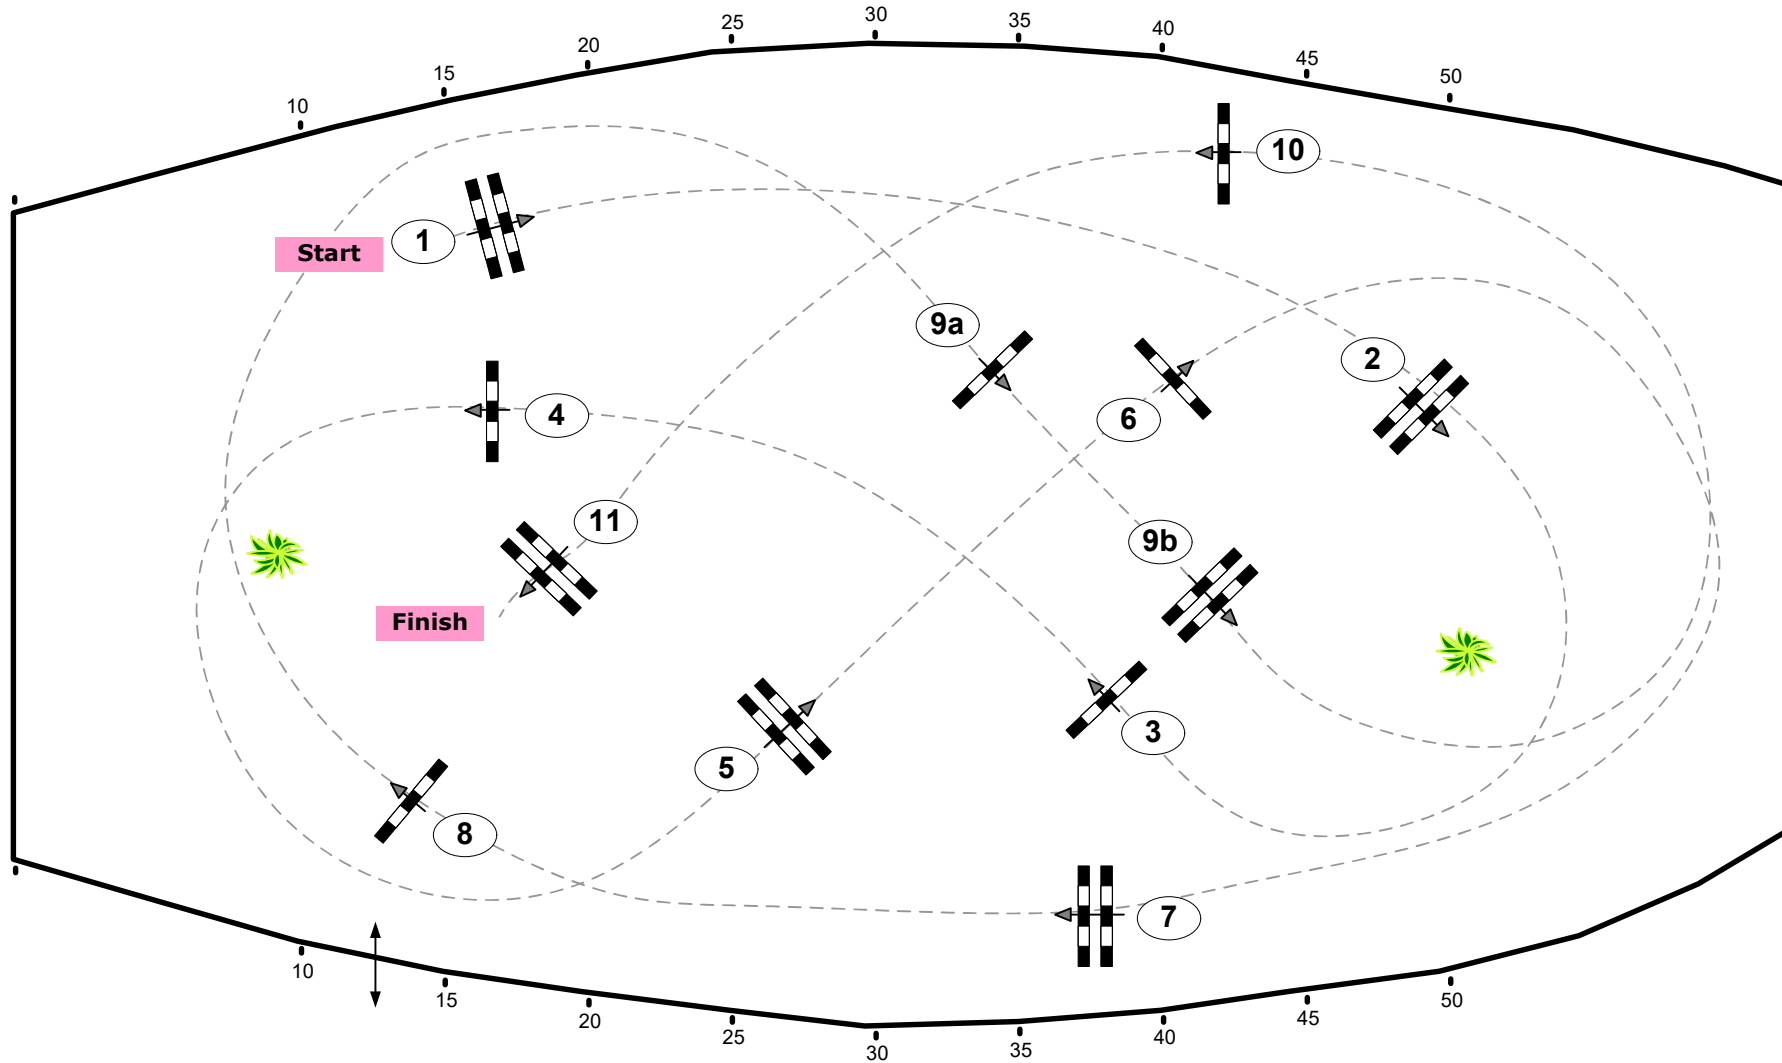

# CSI\*\*\* Silberpfeil Amadeus Horse Indoors

Class No.: 12

Medium Amateur Tour

Competition against the clock

Table: A  
National RG:  
FEI RG / Art. 238.2.1a  
Height: 1.20 m

Speed: 350 m/min  
Length: 410 m  
Time allowed: 71 sec  
Time limit: 142 sec

Obstacles: 11  
Efforts: 12

Course Designer  
Franz Madl (AUT)  
Adi Appe (AUT)  
& Team