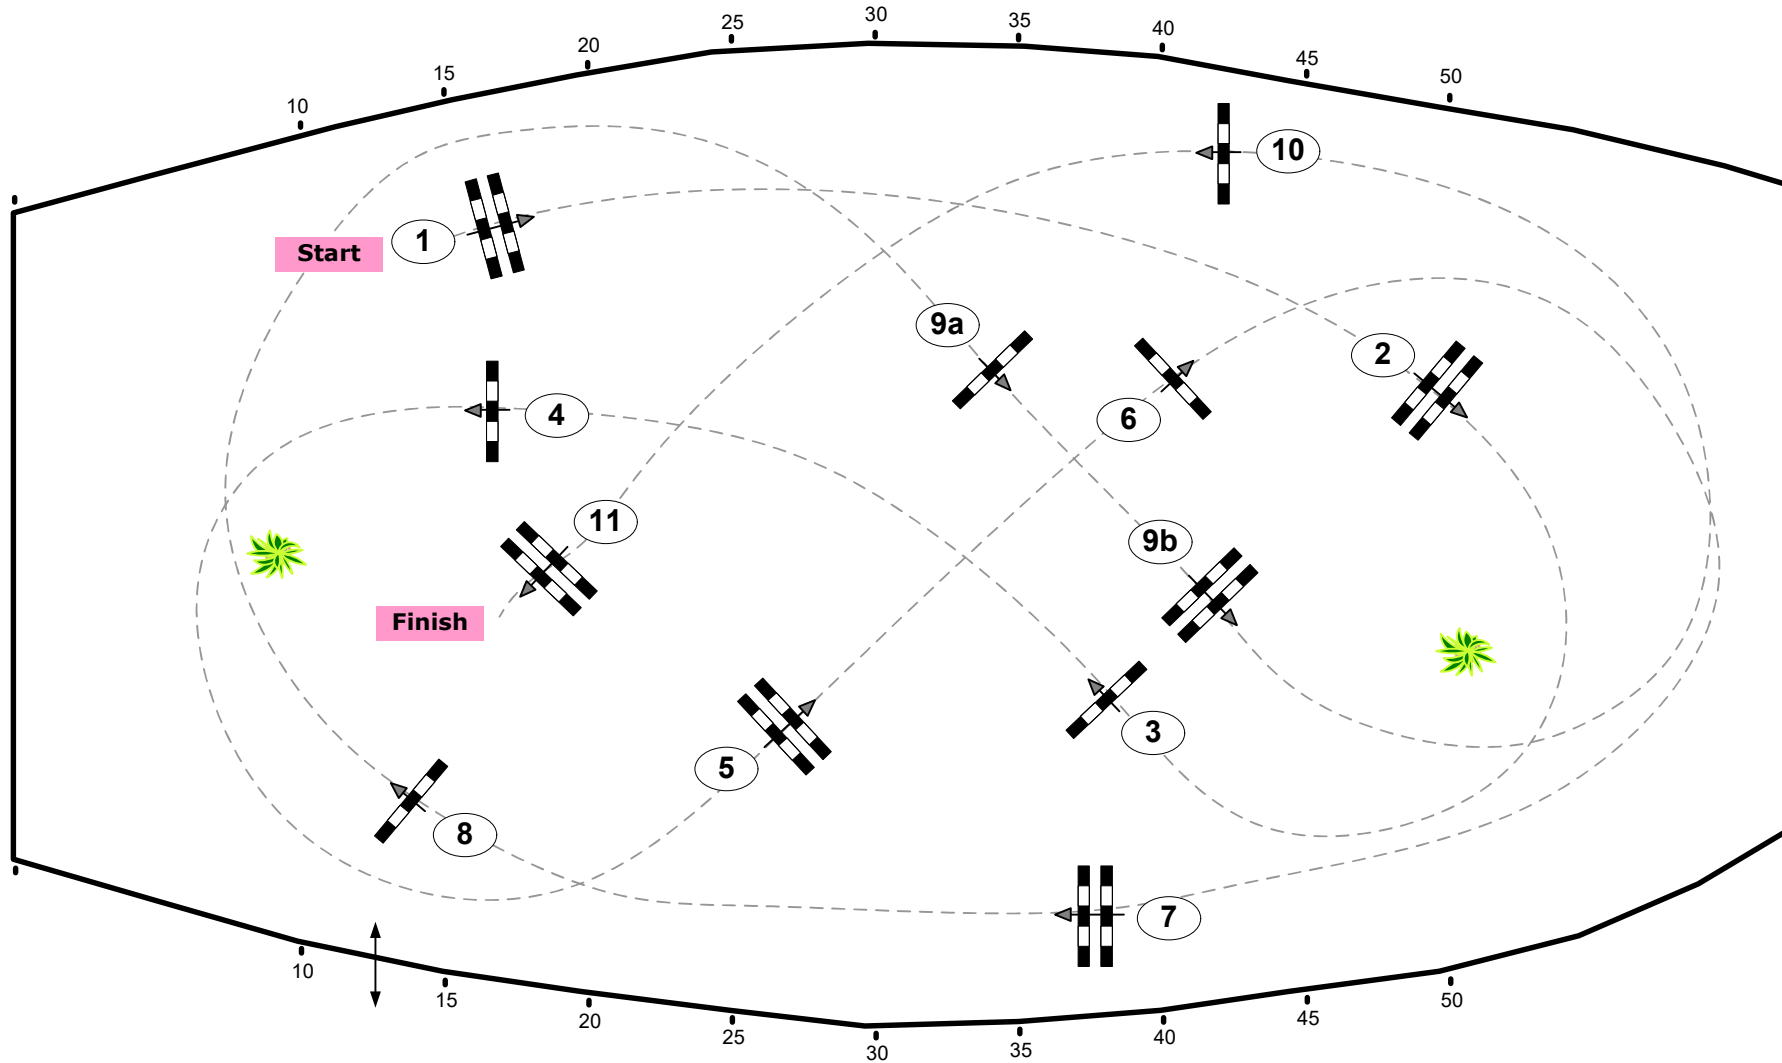

# CSI\*\*\* Silberpfeil Amadeus Horse Indoors

Class No.: 13

Big Amateur Tour

Competition against the clock

Table: A  
National RG:  
FEI RG / Art. 238.2.1a  
Height: 1.35 m

Speed: 350 m/min  
Length: 410 m  
Time allowed: 71 sec  
Time limit: 142 sec

Obstacles: 11  
Efforts: 12

Course Designer  
Franz Madl (AUT)  
Adi Appe (AUT)  
& Team