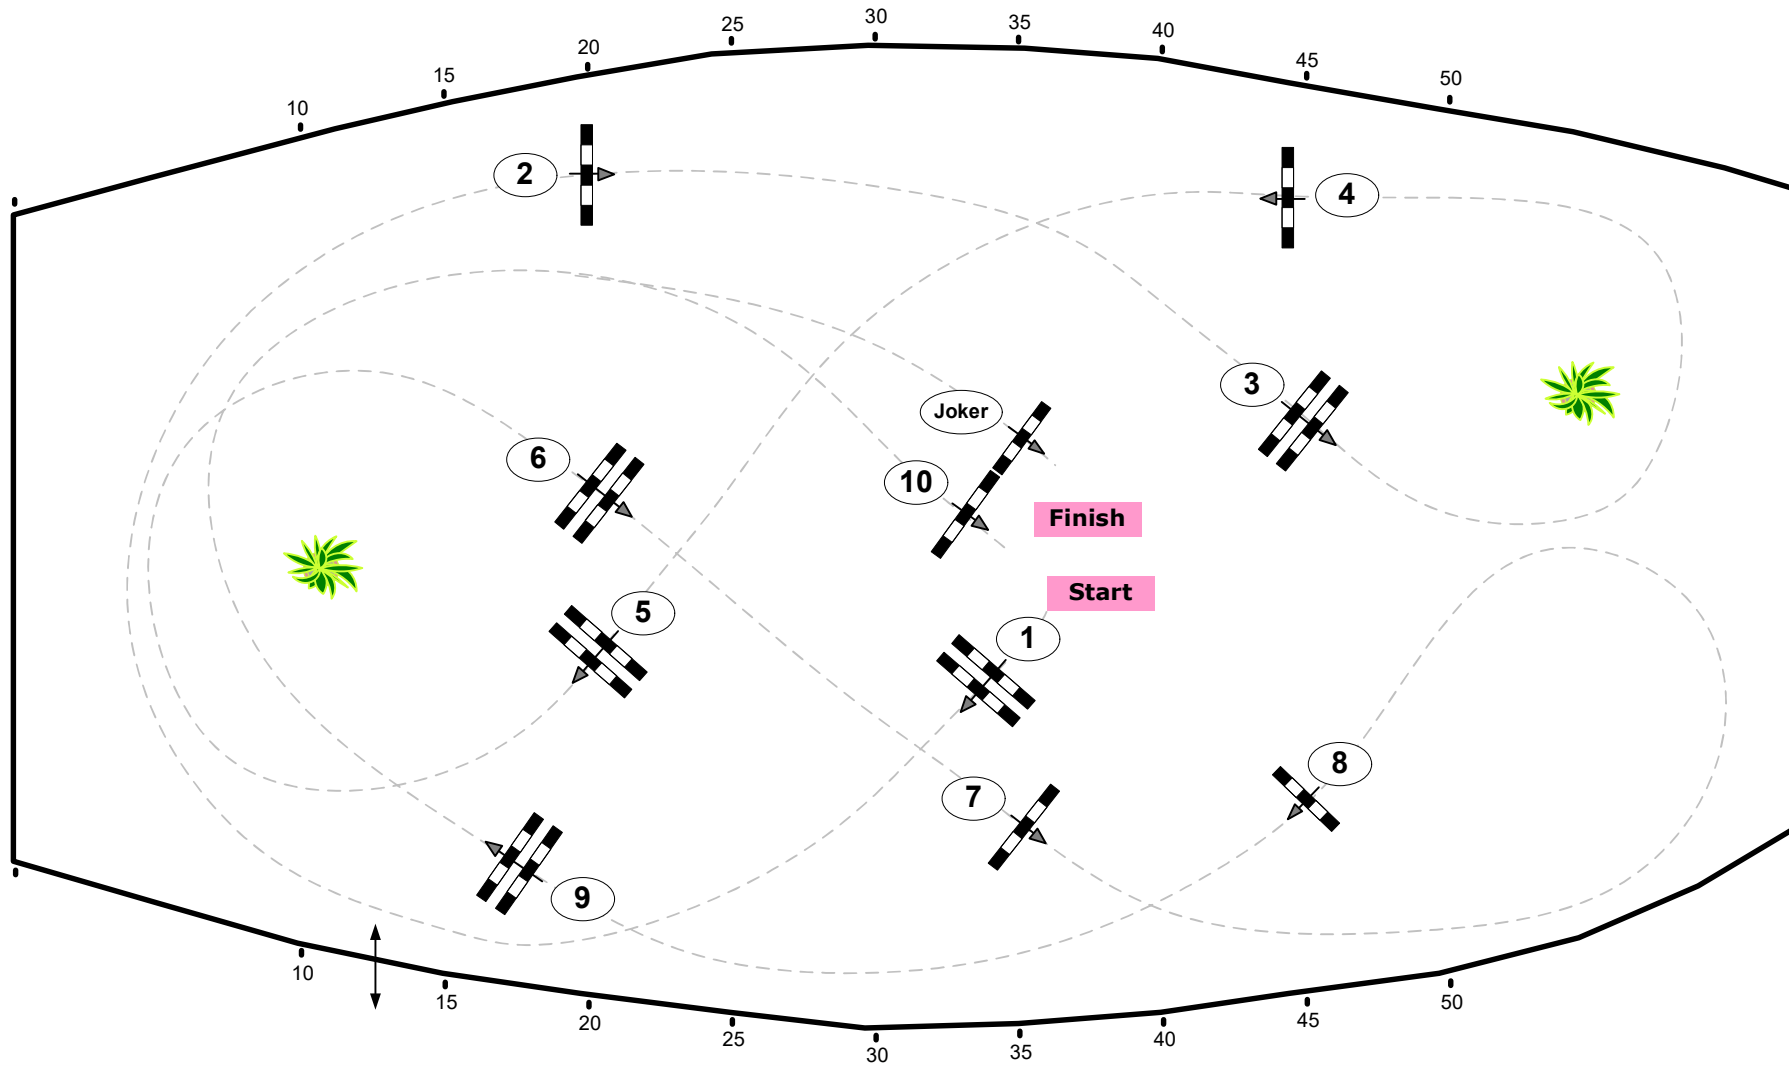

Madl

CSI*** Silberpfeil Amadeus Horse Indoors

Class No.: 14

Small Amateur Tour

Accumulator Competition

Table: A
National RG:
FEI RG / Art. 269a
Height: 1.15 m

Speed: 350 m/min
Length: 370 m
Time allowed: 64 sec
Time limit: 128 sec

Obstacles: 10
Efforts: 10

Course Designer
Franz Madl (AUT)
Adi Appe (AUT)
& Team

SILBER
PFEIL
ENERGY DRINK

IRIS PORSCHE
Market & Restaurant

MEGGLE

BARTLGUT
Brotbacken im Salzburger

SCHMIDT
Clean is joy

STADT : SALZBURG