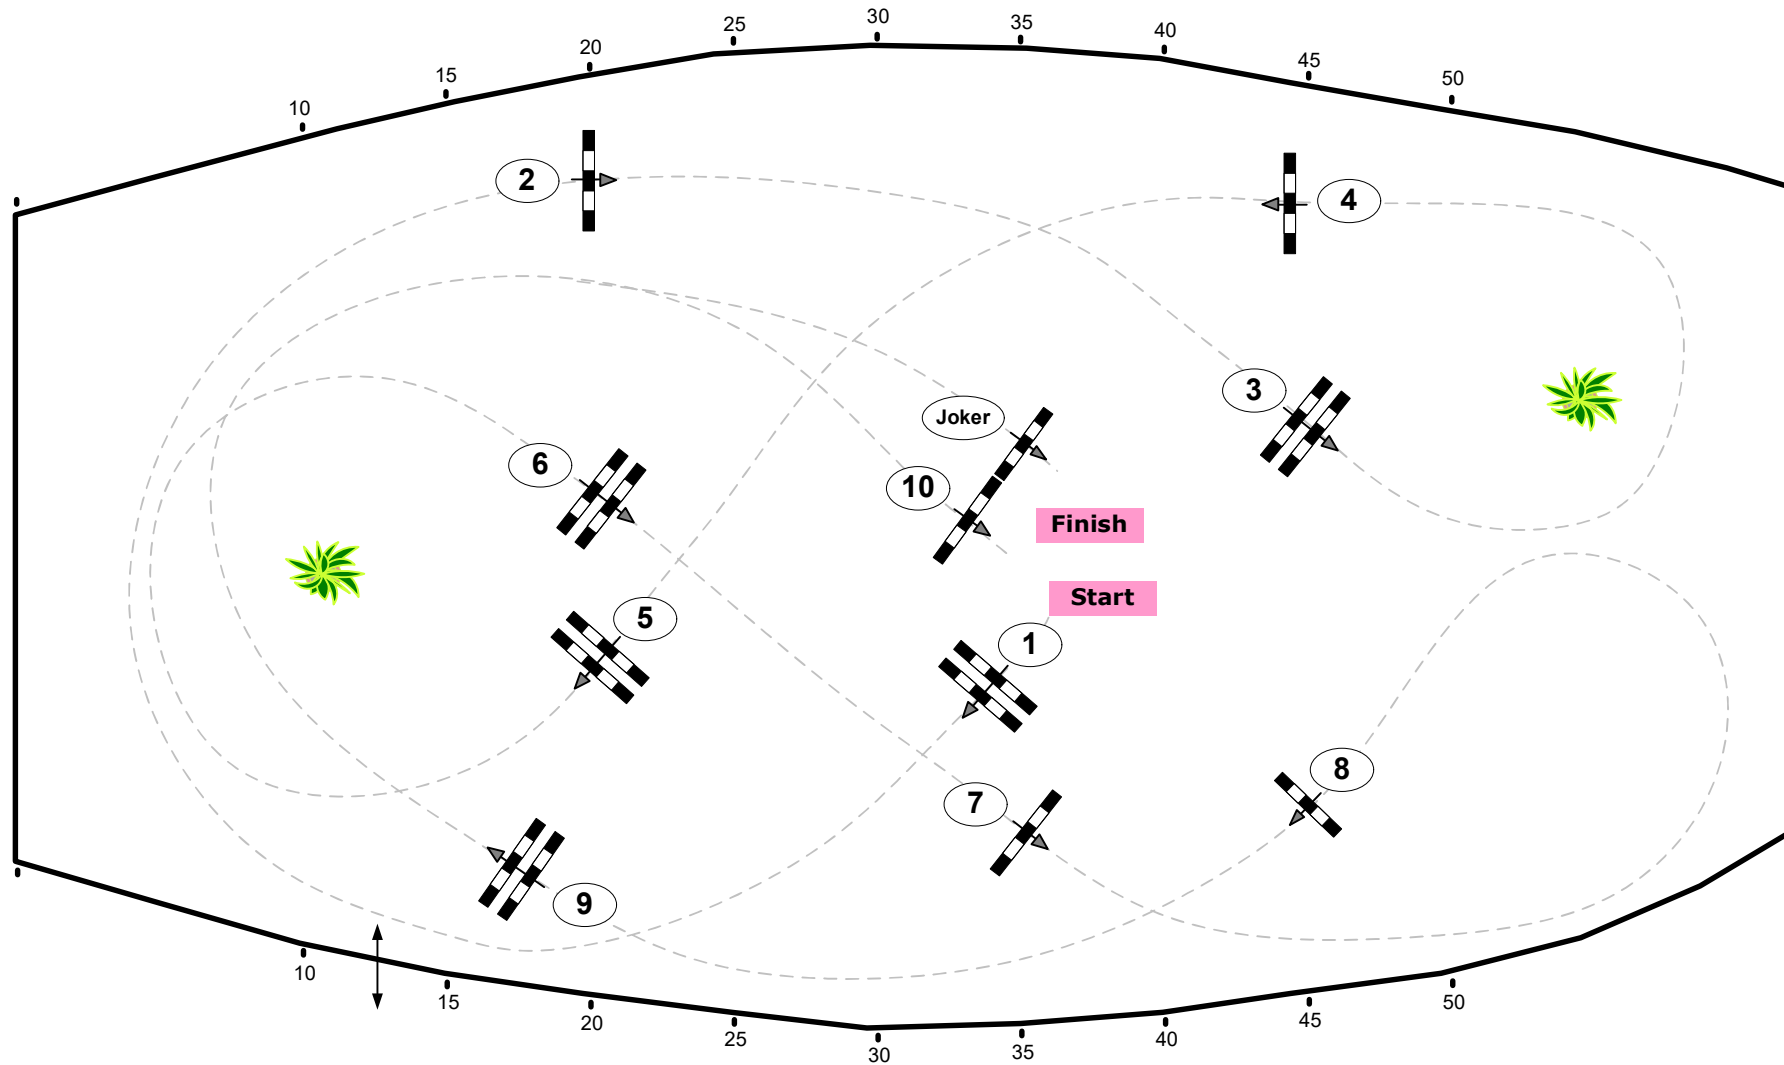

Madl

CSI*** Silberpfeil Amadeus Horse Indoors

Class No.: 15

Medium Amateur Tour

Accumulator Competition

Table: A
National RG:
FEI RG / Art. 269a
Height: 1.25 m

Speed: 350 m/min
Length: 370 m
Time allowed: 64 sec
Time limit: 128 sec

Obstacles: 10
Efforts: 10

Course Designer
Franz Madl (AUT)
Adi Appe (AUT)
& Team