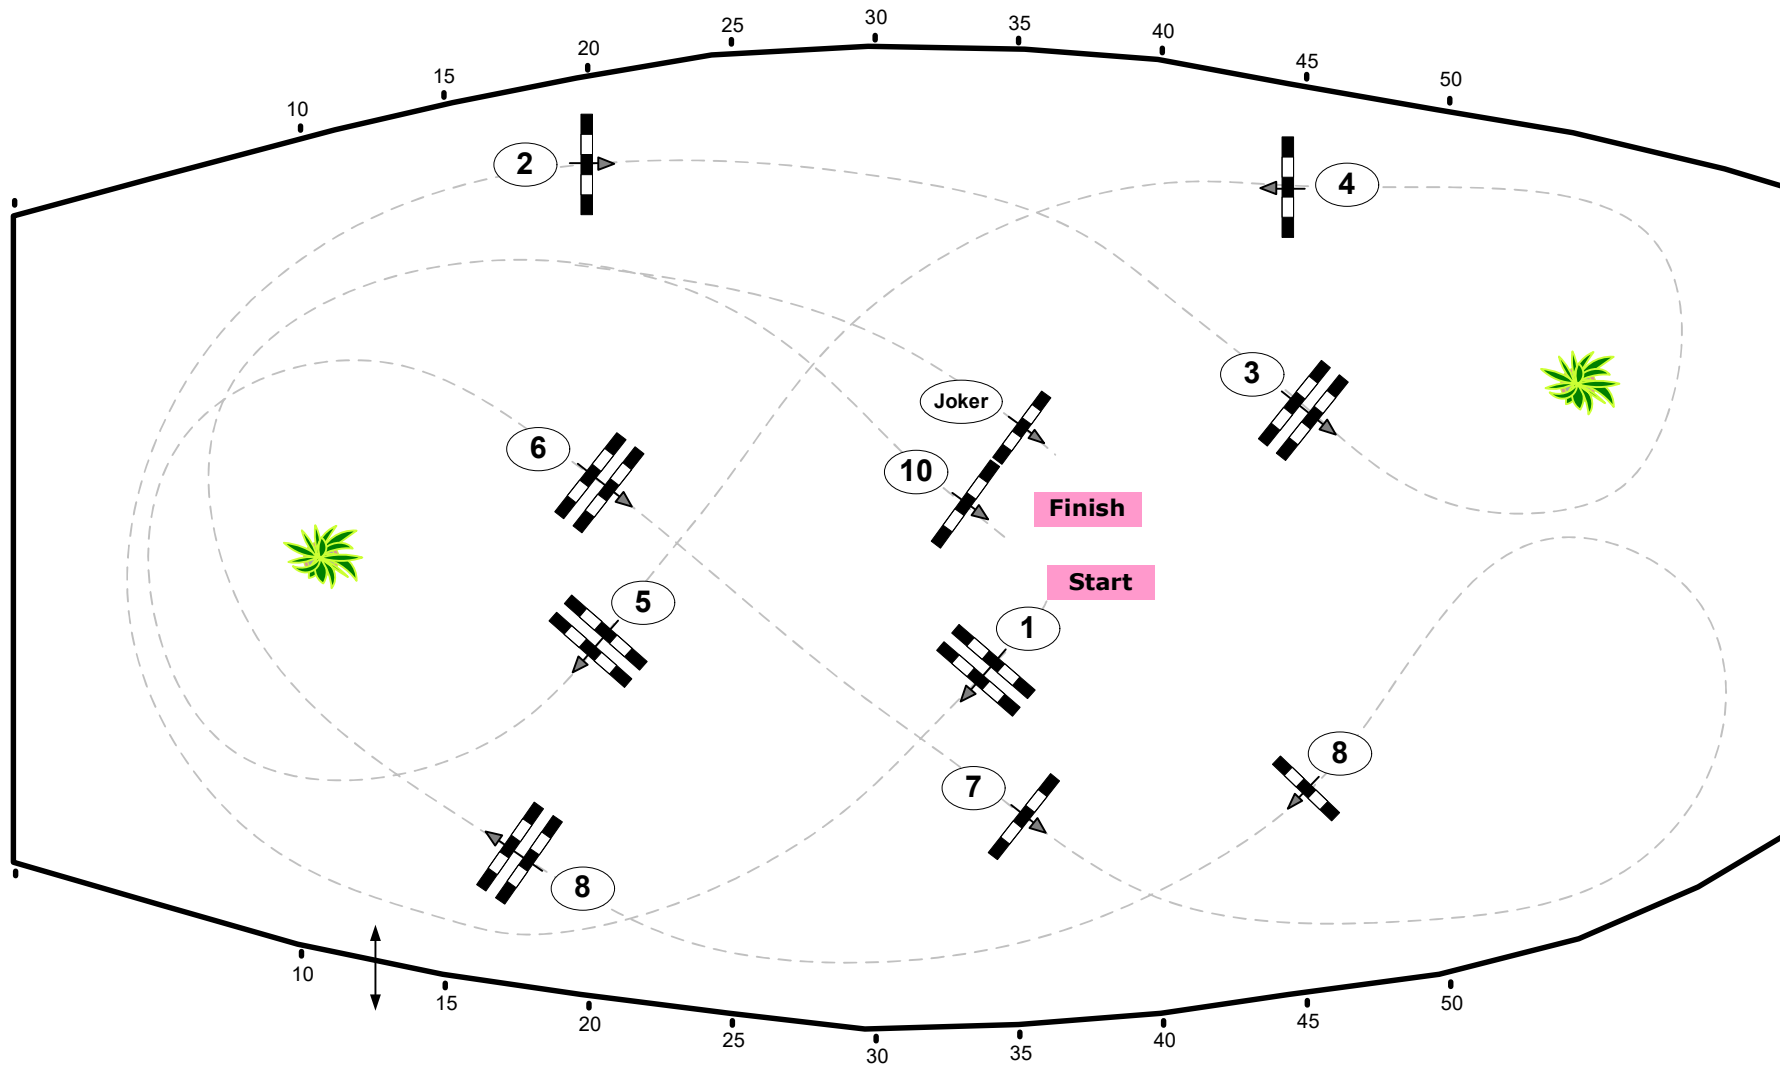

# CSI\*\*\* Silberpfeil Amadeus Horse Indoors

Class No.: 16

Big Amateur Tour

Accumulator Competition

Table: A  
National RG:  
FEI RG / Art. 269a  
Height: 1.40 m

Speed: 350 m/min  
Length: 370 m  
Time allowed: 64 sec  
Time limit: 128 sec

Obstacles: 10  
Efforts: 10

Course Designer  
Franz Madl (AUT)  
Adi Appe (AUT)  
& Team