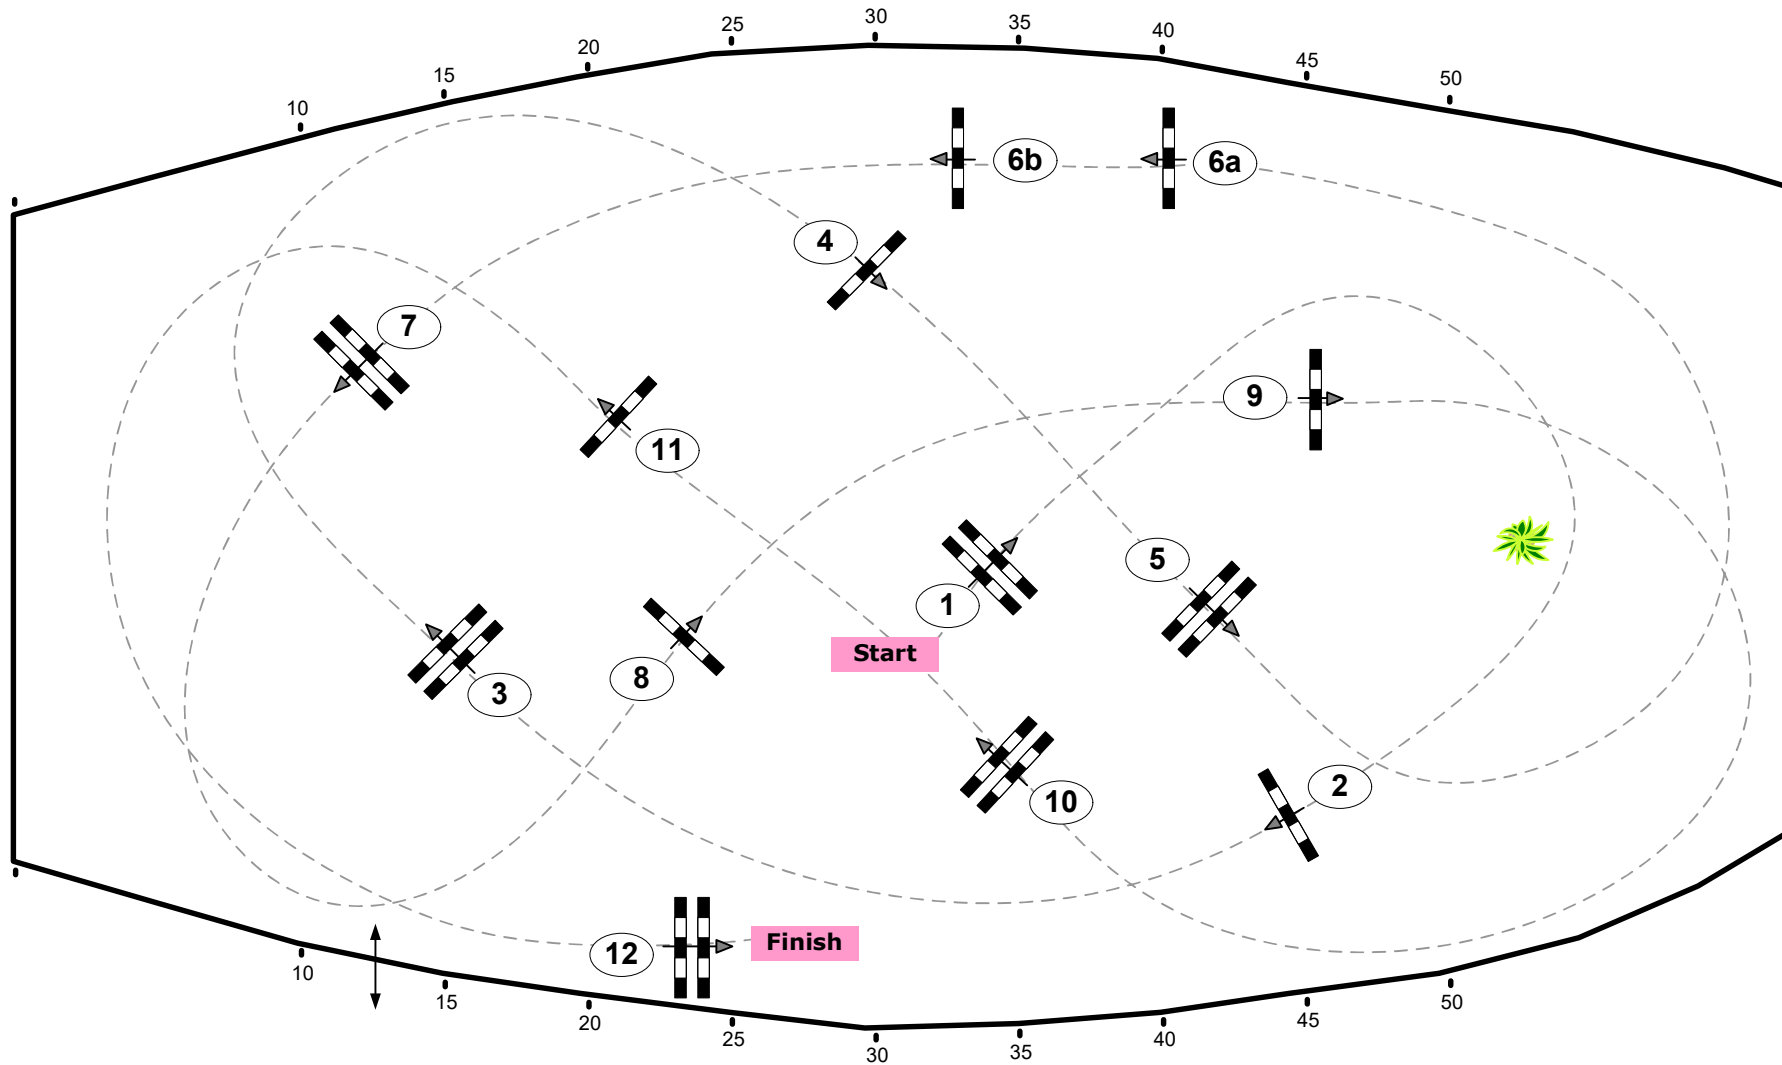

Madl

CSI*** Silberpfeil Amadeus Horse Indoors

Class No.: 17

Small Amateur Tour Final

Competition against the clock

Table: A
National RG:
FEI RG / Art. 238.2.1a
Height: 1.15 m

Speed: 350 m/min
Length: 430 m
Time allowed: 74 sec
Time limit: 148 sec

Obstacles: 12
Efforts: 13

Course Designer
Franz Madl (AUT)
Adi Appe (AUT)
& Team