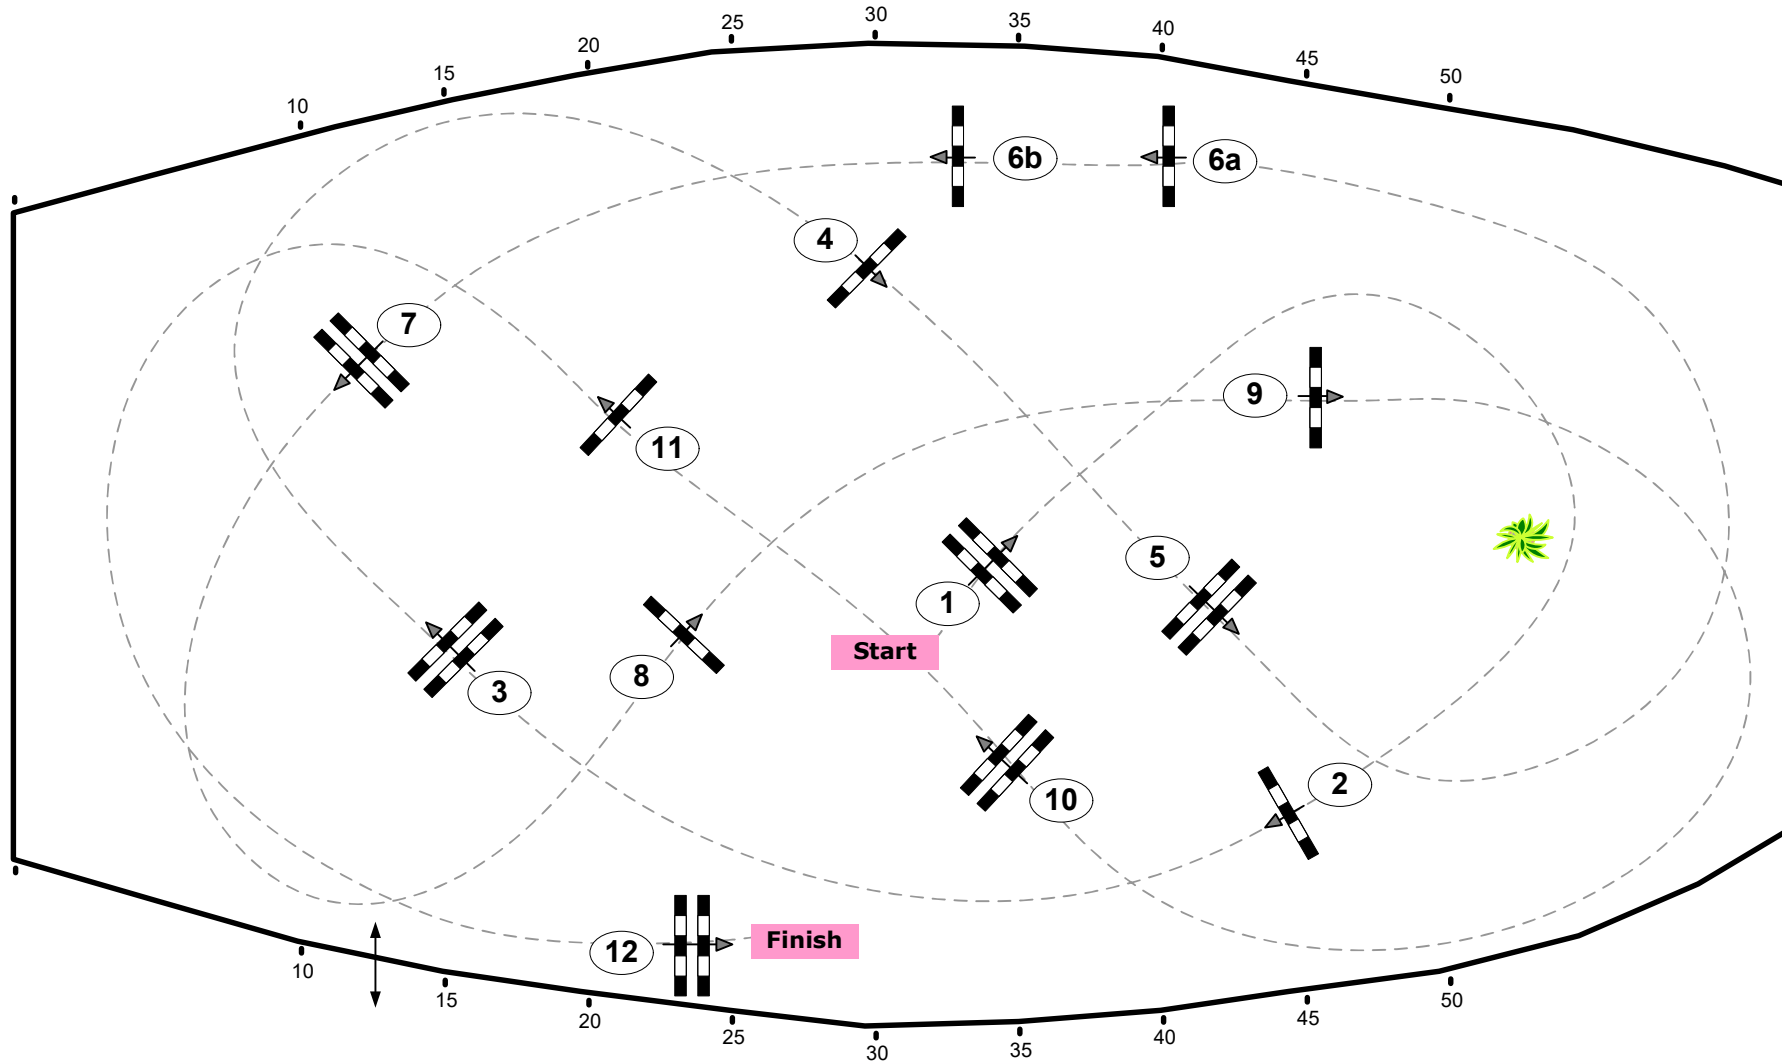

Madl

CSI*** Silberpfeil Amadeus Horse Indoors

Class No.: 18

Medium Amateur Tour Final

Competition against the clock

Table: A
National RG:
FEI RG / Art. 238.2.1a
Height: 1.25 m

Speed: 350 m/min
Length: 430 m
Time allowed: 74 sec
Time limit: 148 sec

Obstacles: 12
Efforts: 13

Course Designer
Franz Madl (AUT)
Adi Appe (AUT)
& Team