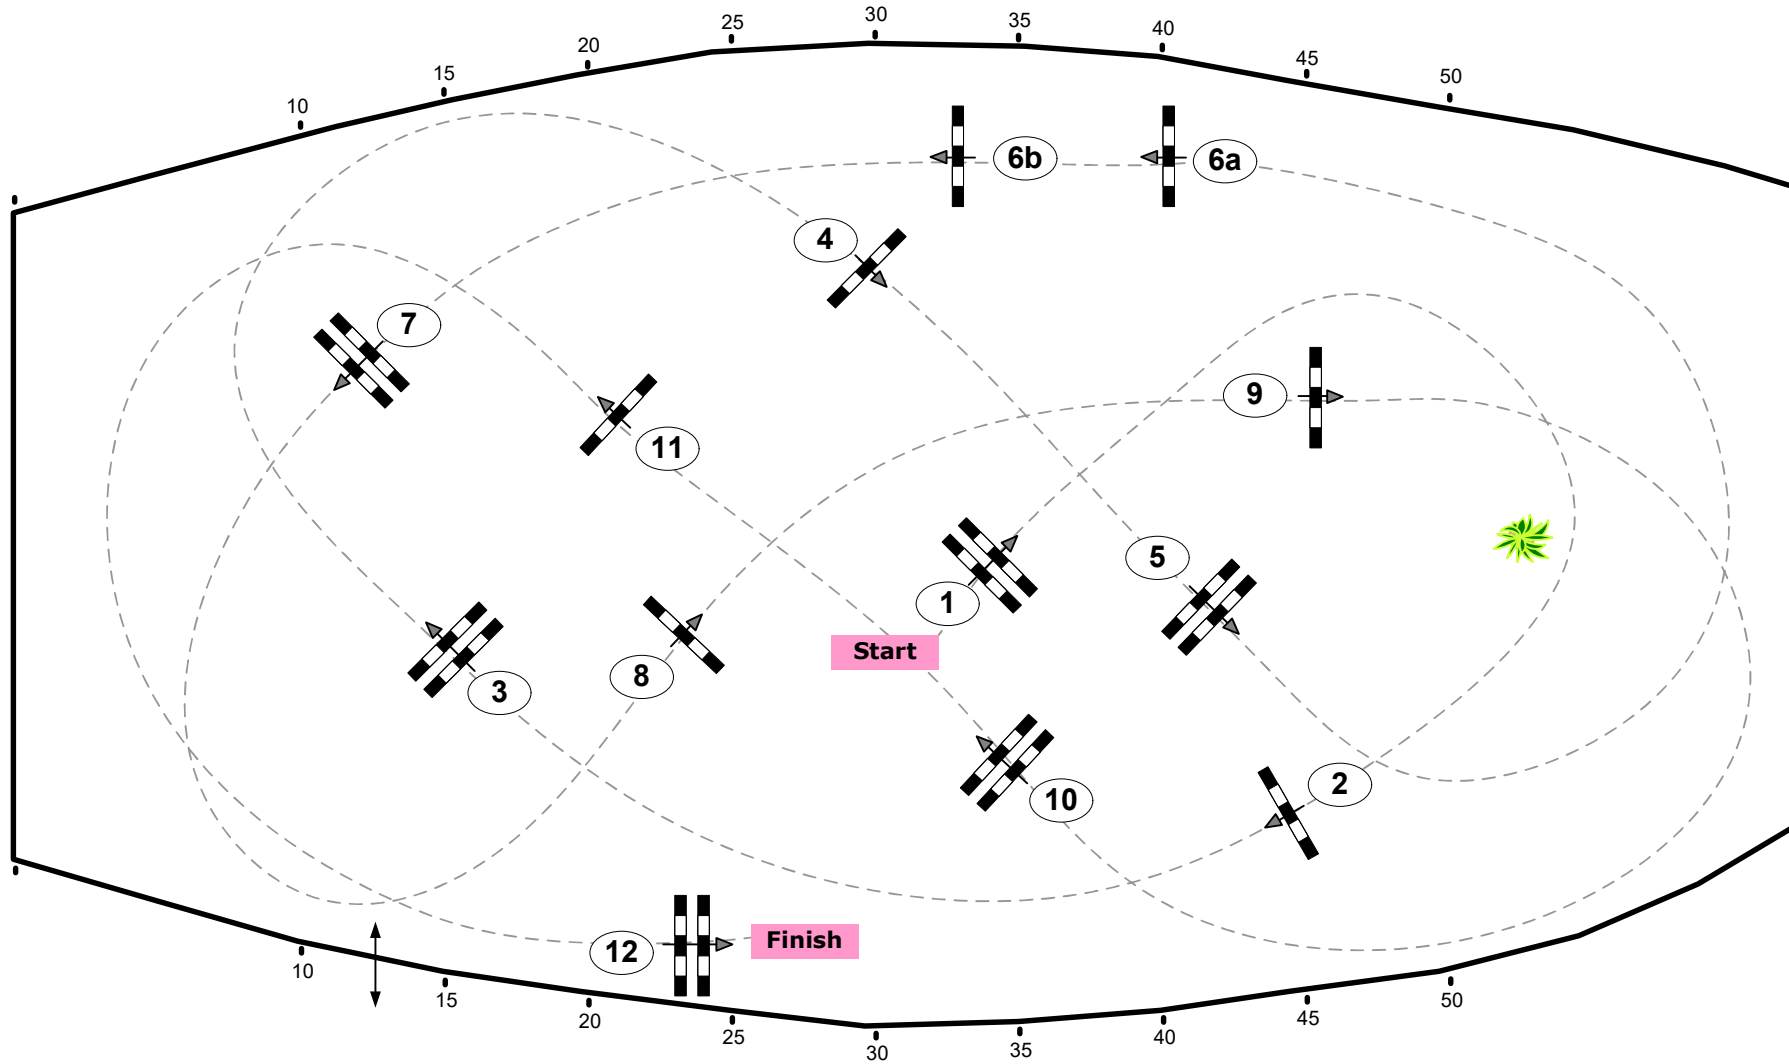

Madl

CSI*** Silberpfeil Amadeus Horse Indoors

Class No.: 19

Big Amateur Tour Final

Competition against the clock

Table: A
National RG:
FEI RG / Art. 238.2.1a
Height: 1.40 m

Speed: 350 m/min
Length: 430 m
Time allowed: 74 sec
Time limit: 148 sec

Obstacles: 12
Efforts: 13

Course Designer
Franz Madl (AUT)
Adi Appe (AUT)
& Team