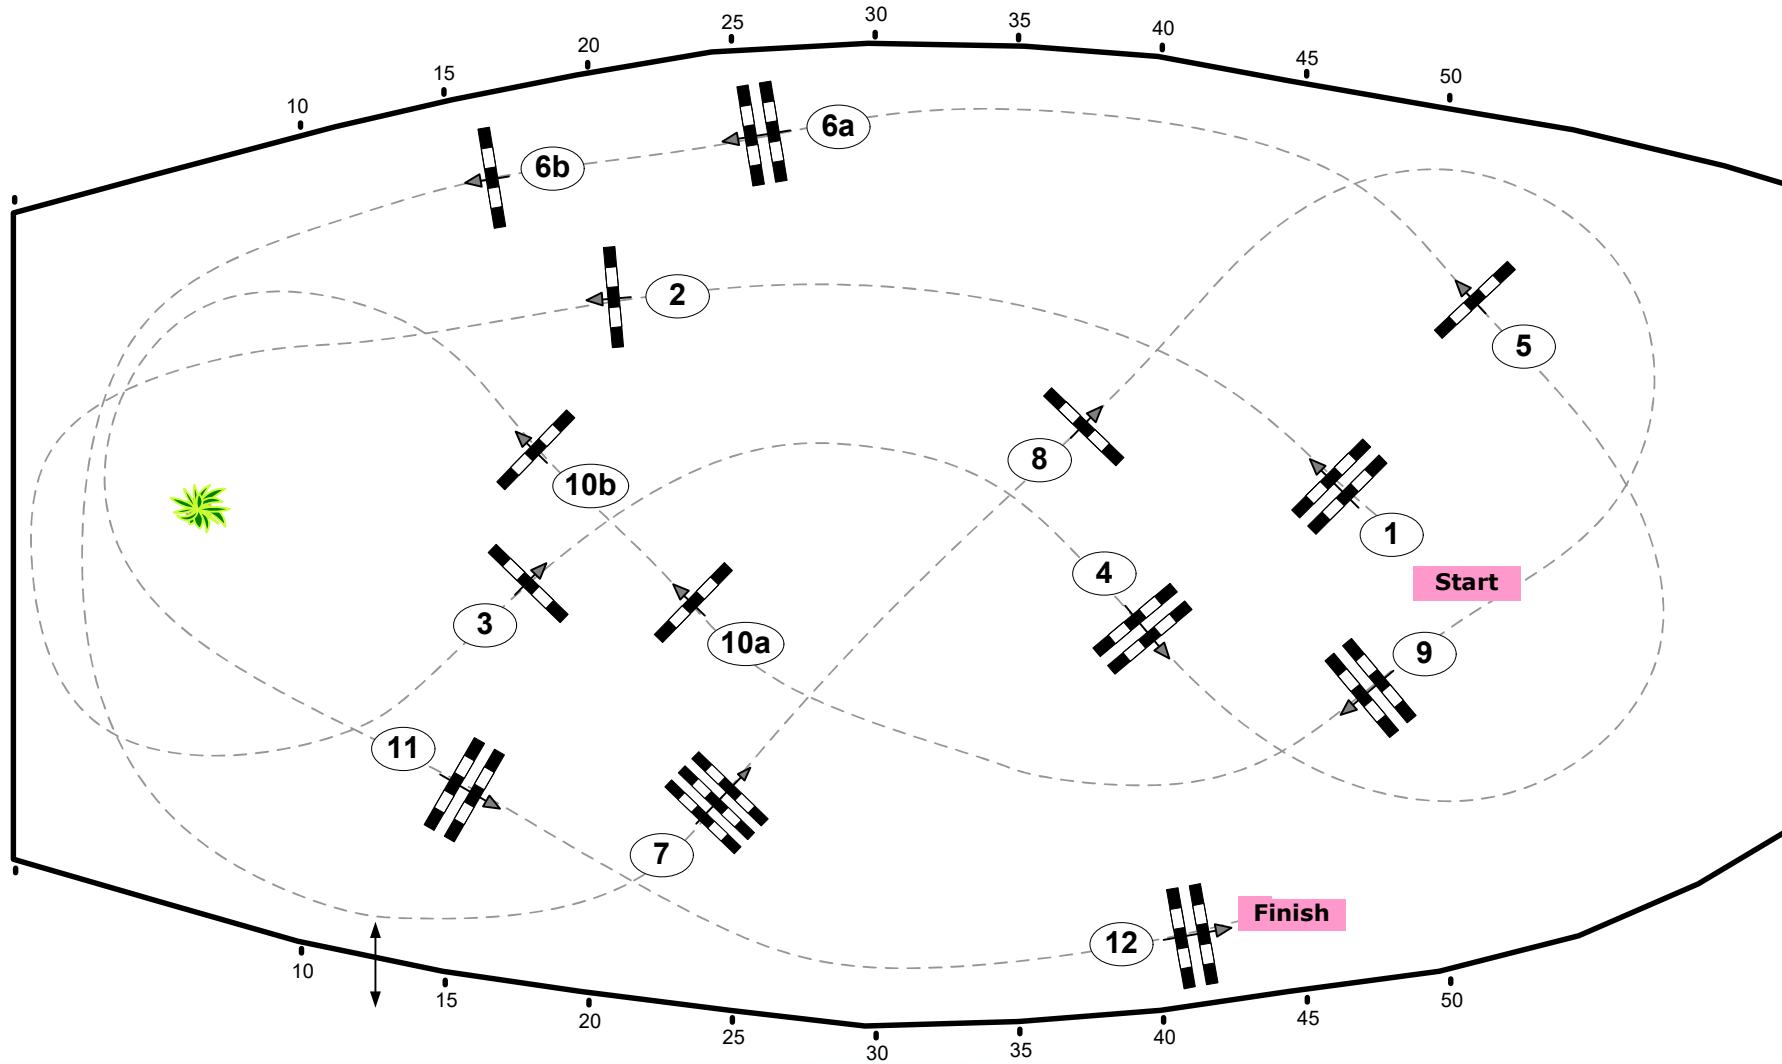

Madl

CSI*** Silberpfeil Amadeus Horse Indoors

Class No.: 20

Amadeus Big Tour Opening

Competition against the clock

Table: A
National RG:
FEI RG / Art. 238.2.1a
Height: 1.40 m

Speed: 350 m/min
Length: 400 m
Time allowed: 69 sec
Time limit: 138 sec

Obstacles: 12
Efforts: 14

Course Designer
Franz Madl (AUT)
Adi Appe (AUT)
& Team