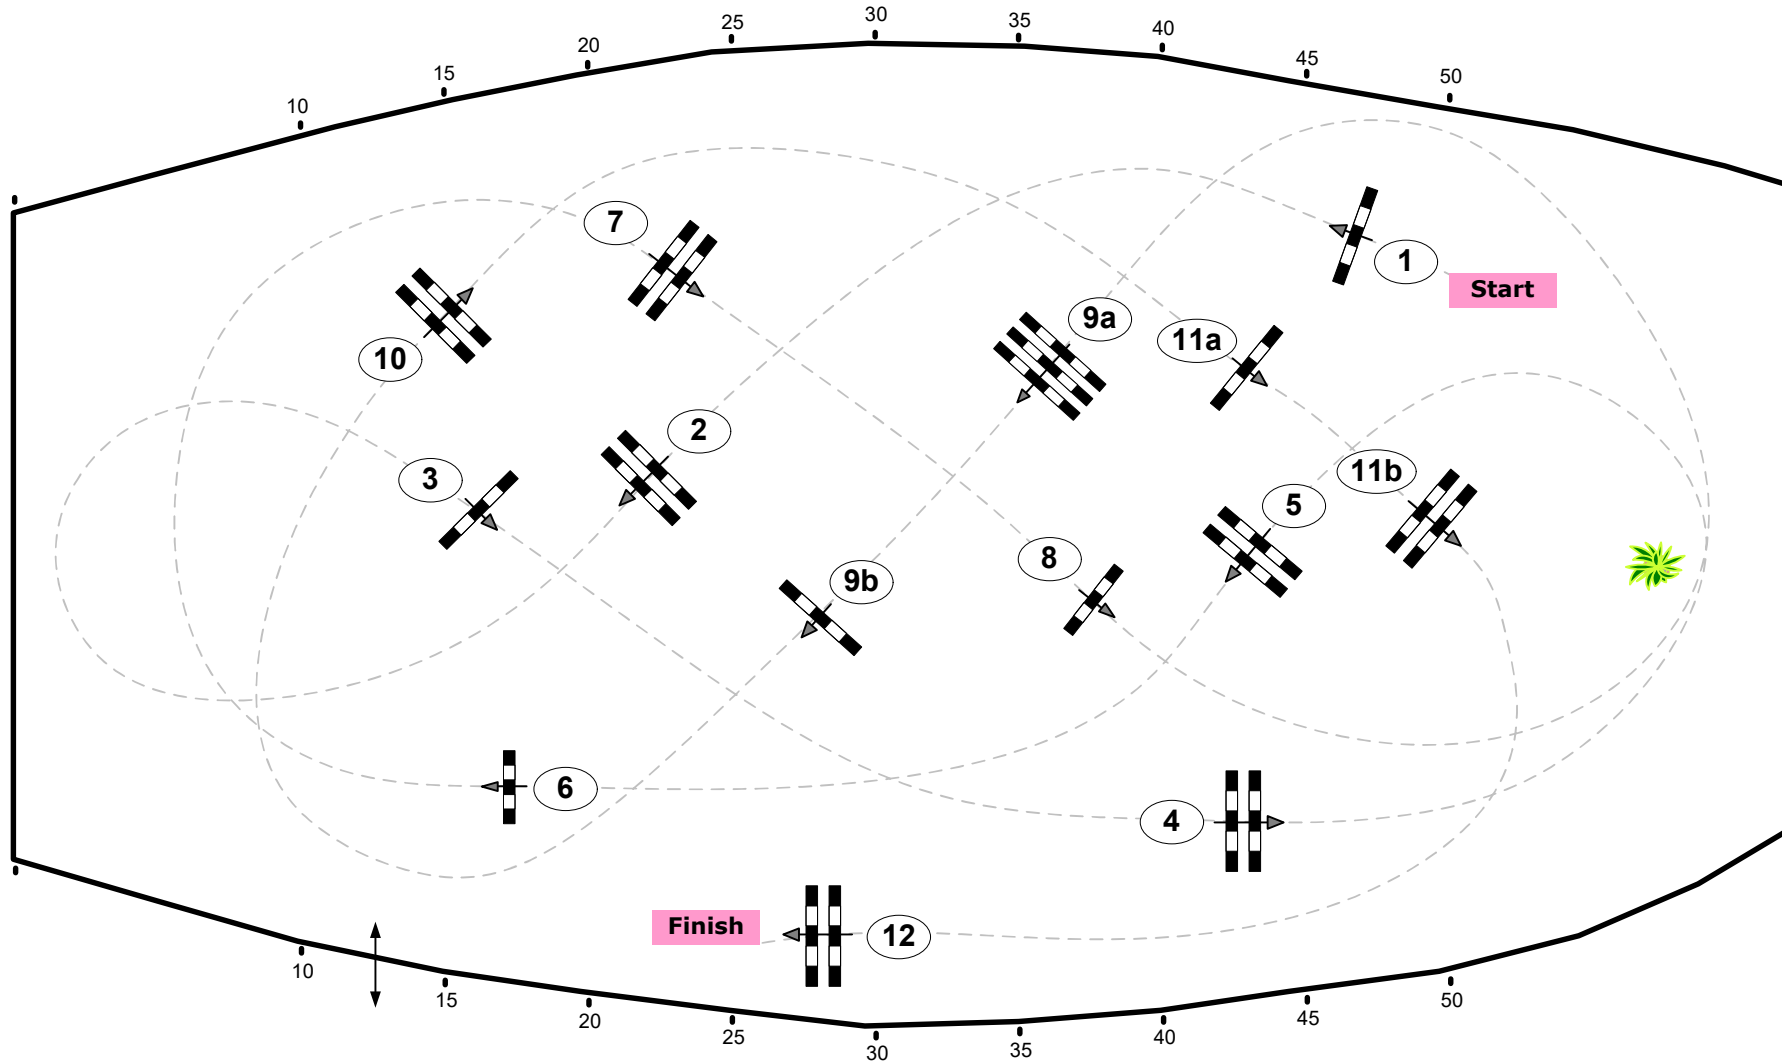

Madl

CSI*** Silberpfeil Amadeus Horse Indoors

Class No.: 21

Amadeus Challenge

Competition against the clock

Table: A
National RG:
FEI RG / Art. 238.2.1a
Height: 1.45 m

Speed: 350 m/min
Length: 450 m
Time allowed: 78 sec
Time limit: 156 sec

Obstacles: 12
Efforts: 14

Course Designer
Franz Madl (AUT)
Adi Appe (AUT)
& Team