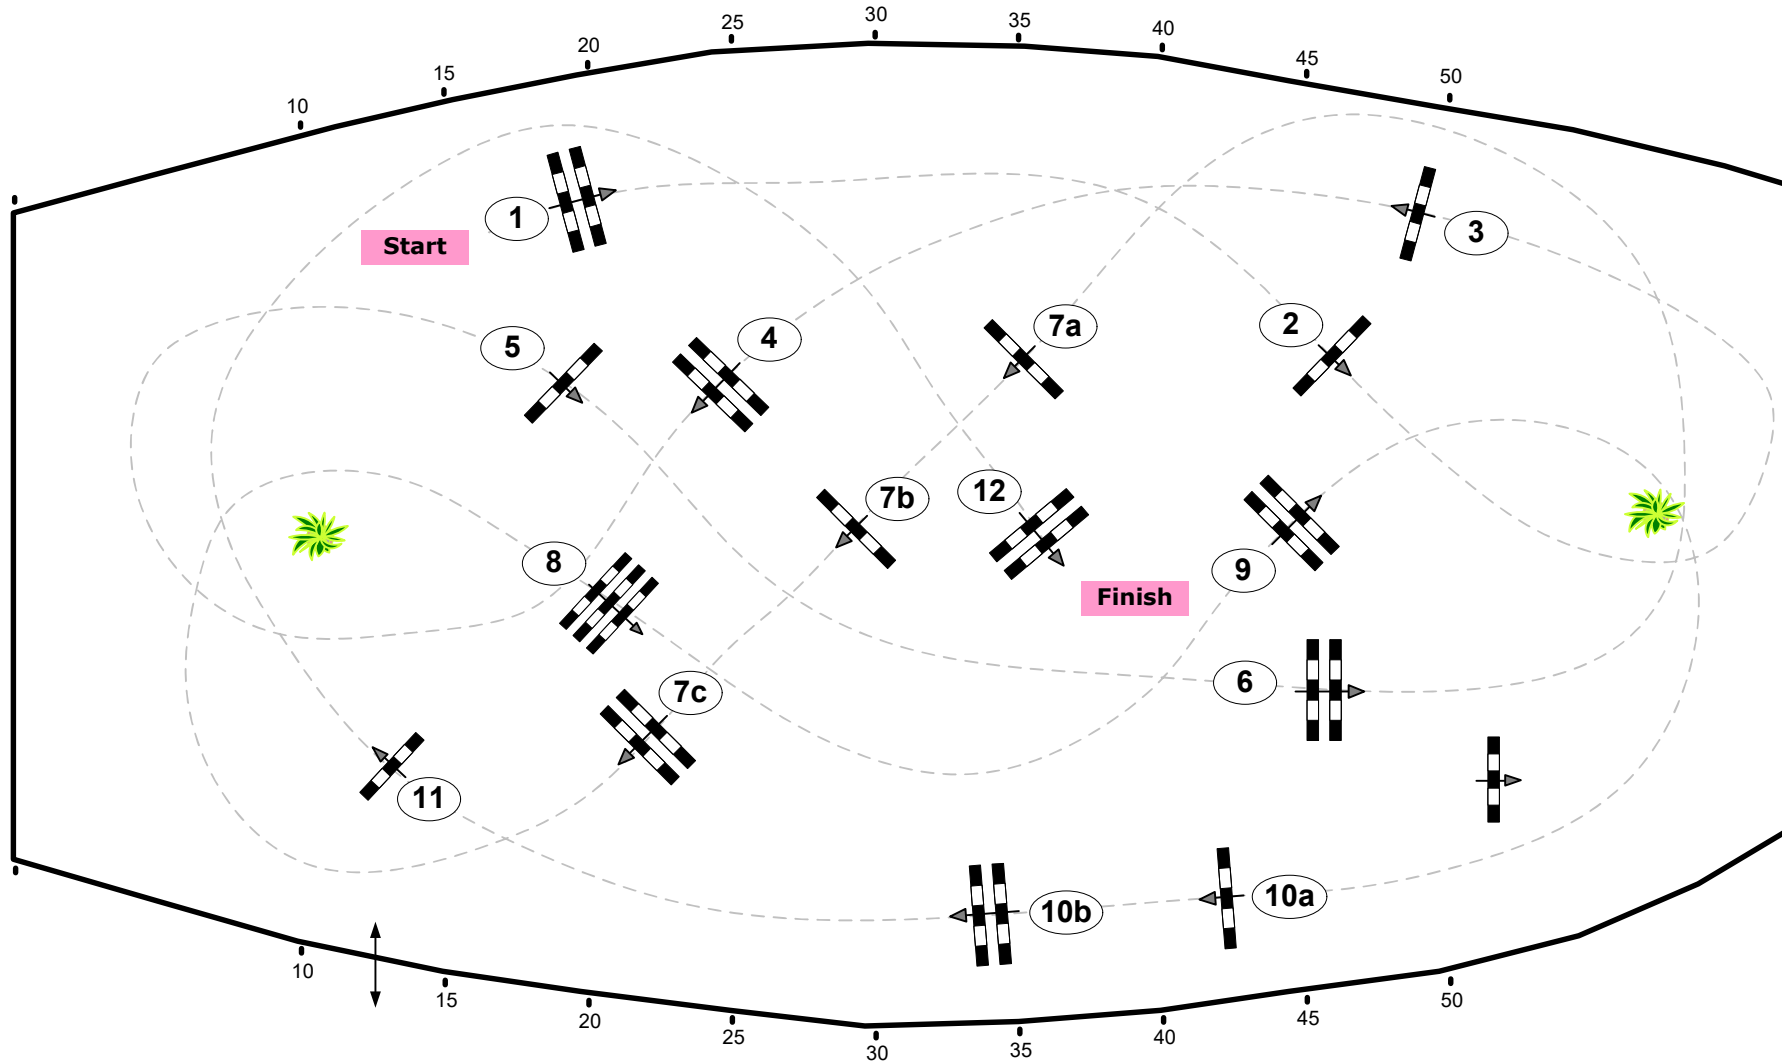

# CSI\*\*\* Silberpfeil Amadeus Horse Indoors

Class No.: 22

Amadeus Masters

Competition against the clock

Table: A  
National RG:  
FEI RG / Art. 238.2.1a  
Height: 1.50 m

Speed: 350 m/min  
Length: 430 m  
Time allowed: 74 sec  
Time limit: 148 sec

Obstacles: 12  
Efforts: 15

Course Designer  
Franz Madl (AUT)  
Adi Appe (AUT)  
& Team