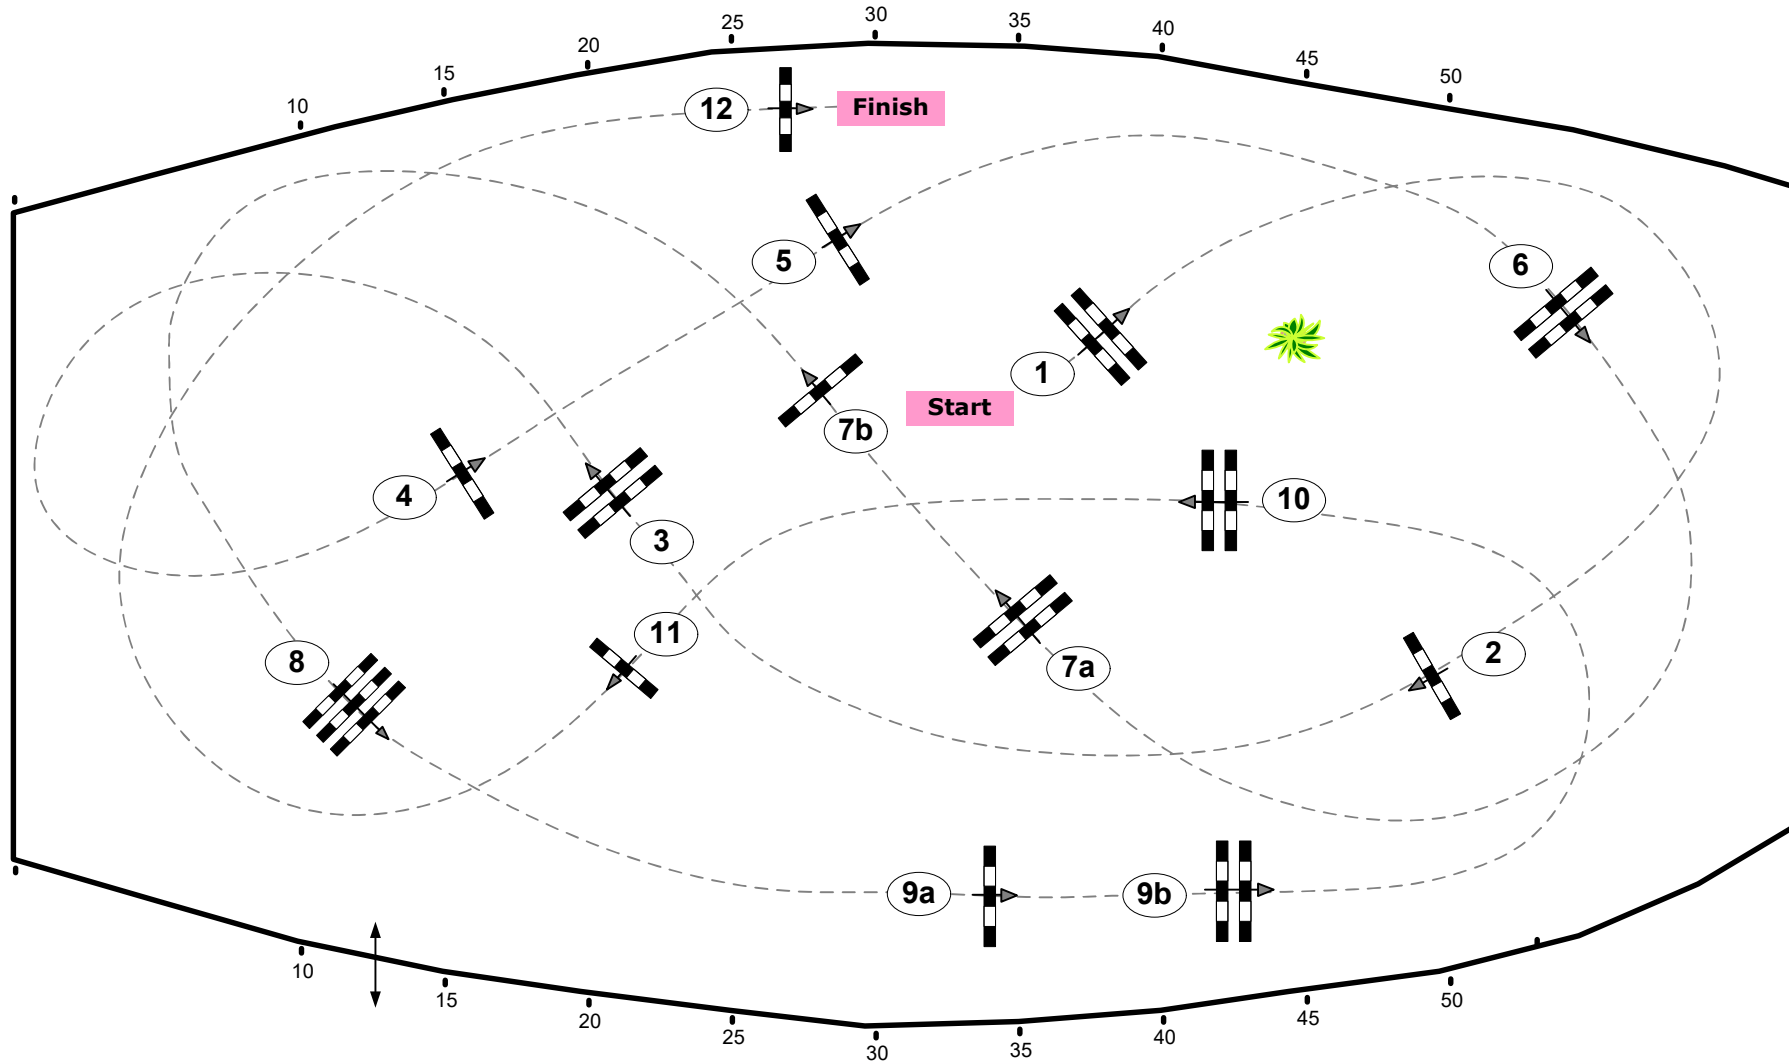

Madl

CSI*** Silberpfeil Amadeus Horse Indoors

Class No.: 23

Amadeus Trophy

Competition against the clock

Table: A
National RG:
FEI RG / Art. 238.2.1a
Height: 1.45 m

Speed: 350 m/min
Length: 400 m
Time allowed: 69 sec
Time limit: 138 sec

Obstacles: 12
Efforts: 14

Course Designer
Franz Madl (AUT)
Adi Appe (AUT)
& Team