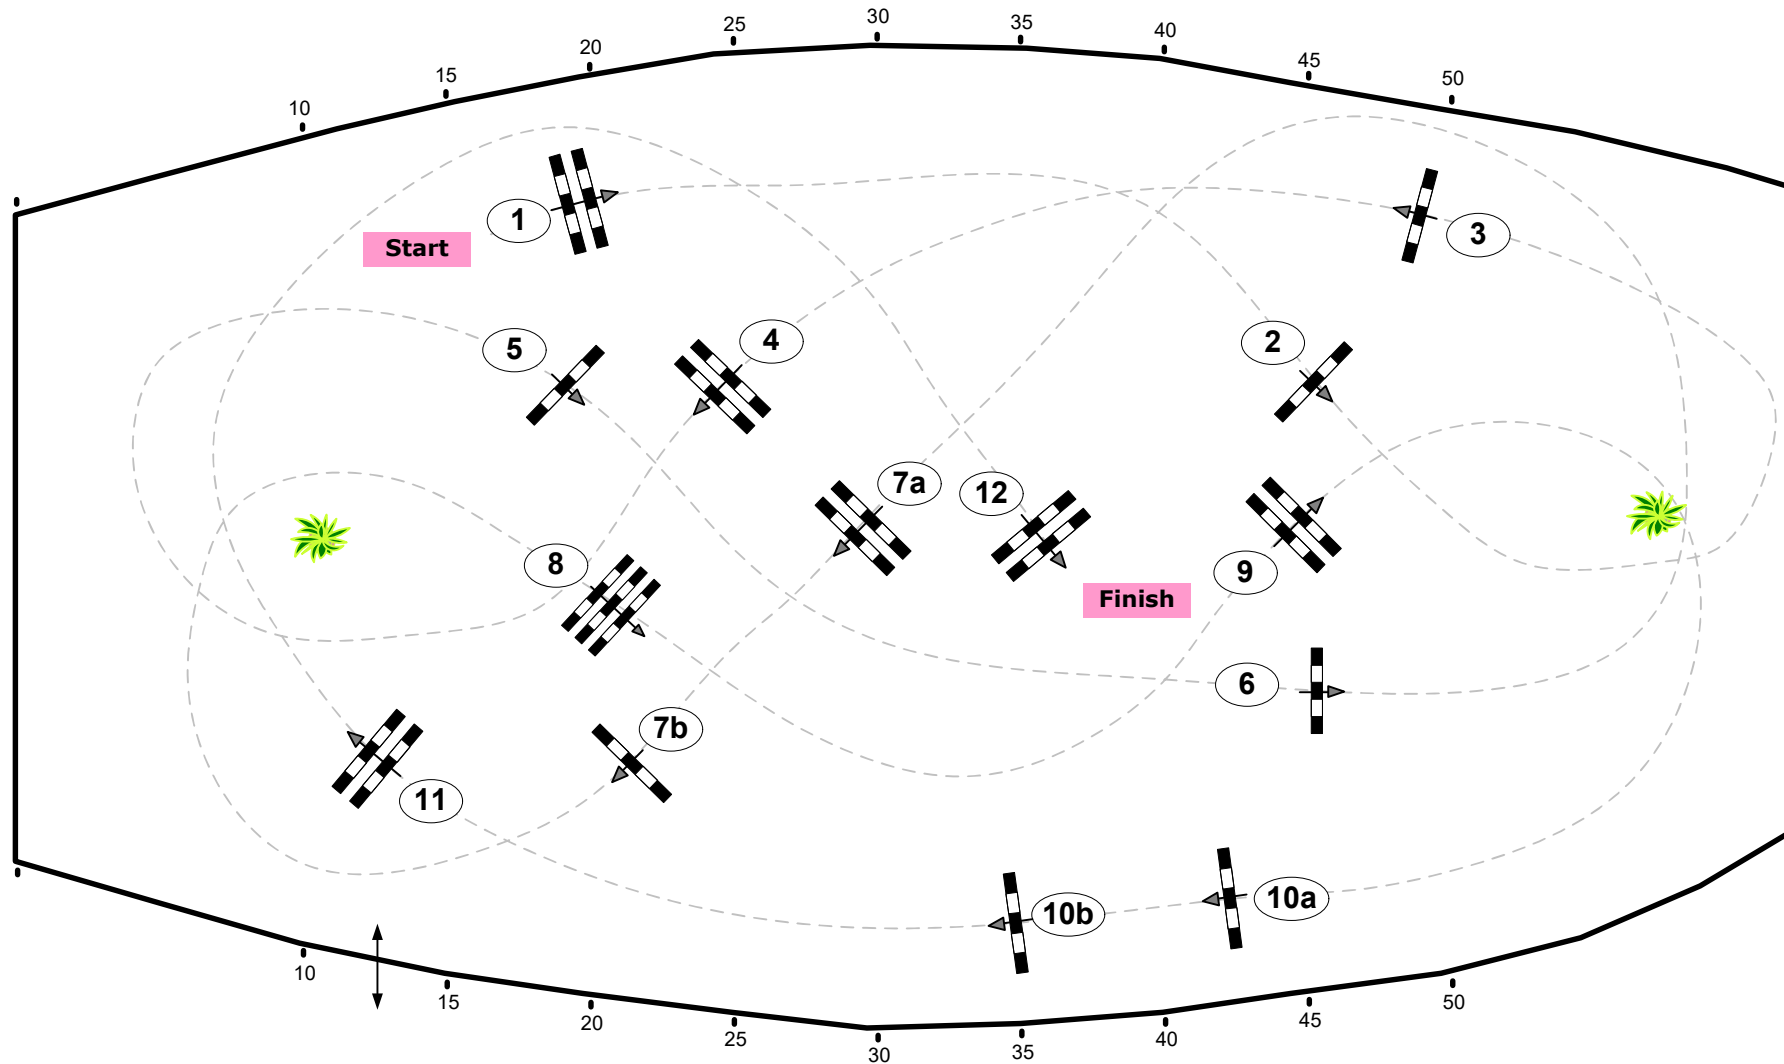

Madl

CSI*** Silberpfeil Amadeus Horse Indoors

Class No.: 26

FEI Pony Trophy

Competition against the clock

Table: A
National RG:
FEI RG / Art. 238.2.1a
Height: 1.30 m

Speed: 350 m/min
Length: 430 m
Time allowed: 74 sec
Time limit: 148 sec

Obstacles: 12
Efforts: 14

Course Designer
Franz Madl (AUT)
Adi Appe (AUT)
& Team