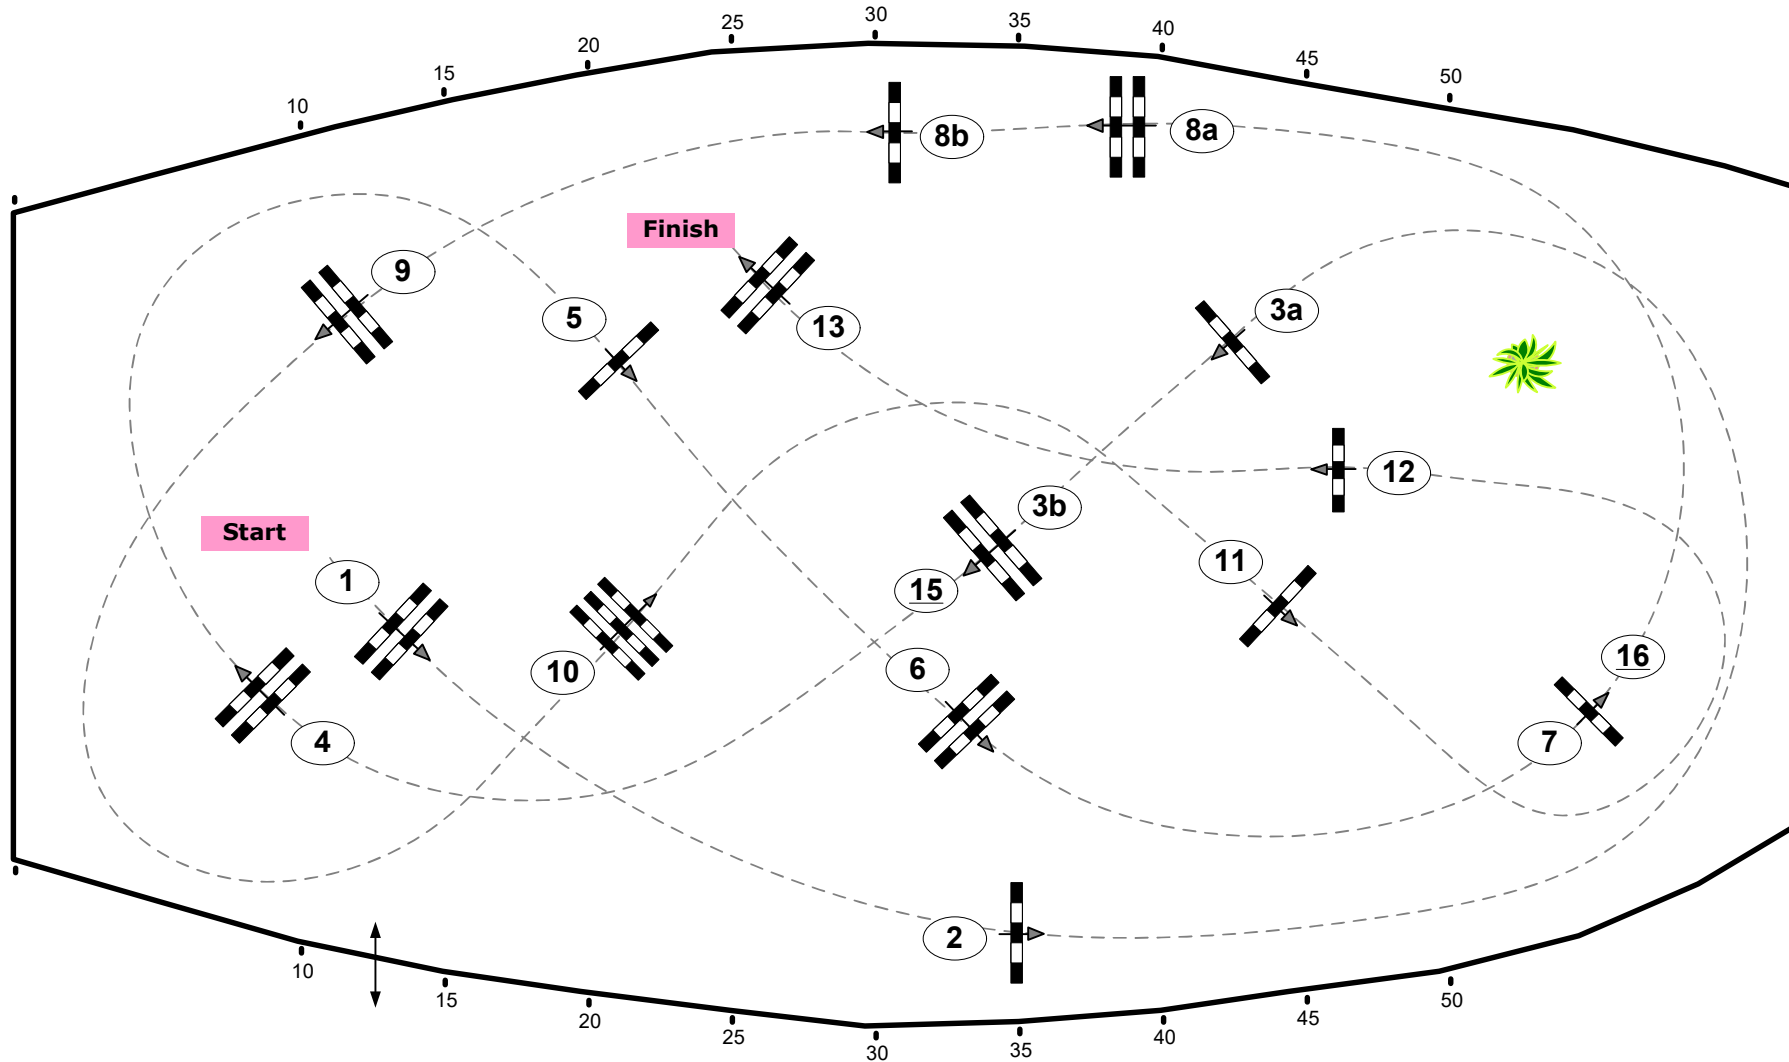

Madl

CSI*** Silberpfeil Amadeus Horse Indoors

Class No.: 27

FEI Pony Trophy Final

Competition with one jump-off

Table: A
National RG:
FEI RG / Art. 238.2.2a
Height: 1.35 m

Speed: 350 m/min
Length: 430 m
Time allowed: 74 sec
Time limit: 148 sec

Obstacles: 13
Efforts: 15

1st Jump-off:
Length: 280 m
Time allowed: 48 sec
Time limit: 96 sec

9-10-11-8ab-15-16-4

Course Designer
Franz Madl (AUT)
Adi Appe (AUT)
& Team