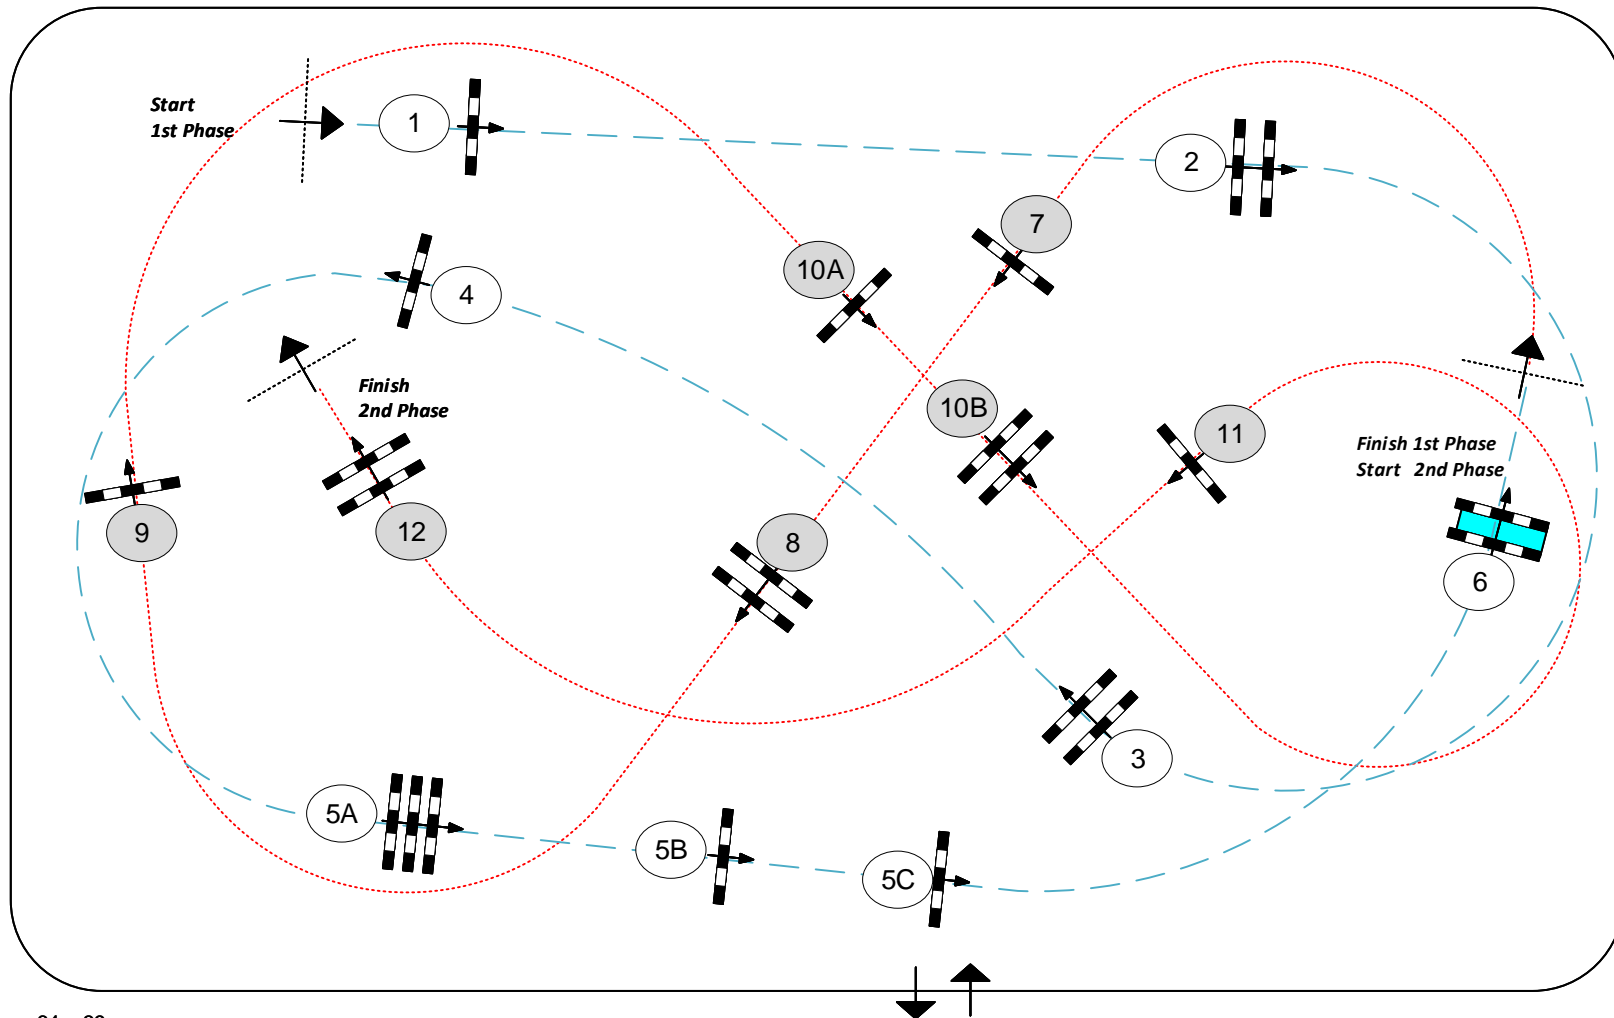

CHI 5* BASEL 2024

Class No.: 06

Prize Defender

Competition in two Phases Special

vendredi, 12 janvier 2024

Start: 10:15

Table: A
 National RG:
 FEI RG / Art. 274.2.5
 Height: 1,45 m

Speed: 350 m/min
 Length: 215 m
 Time allowed: 37 sec
 Time limit: 74 sec

Obstacles: 6
 Efforts: 8

2nd Phase: **7-8-9-10ab-11-12**
 Length: 220 m
 Time allowed: 38 sec
 Time limit: 76 sec

64 x 39 m

Course Design Team:

Gérard Lachat
 Gregory Bodo

Reto Ruffin
 Hans Blättler
 Stefan Schaub
 Sylvain Rossier
 Daniel Zimmerli