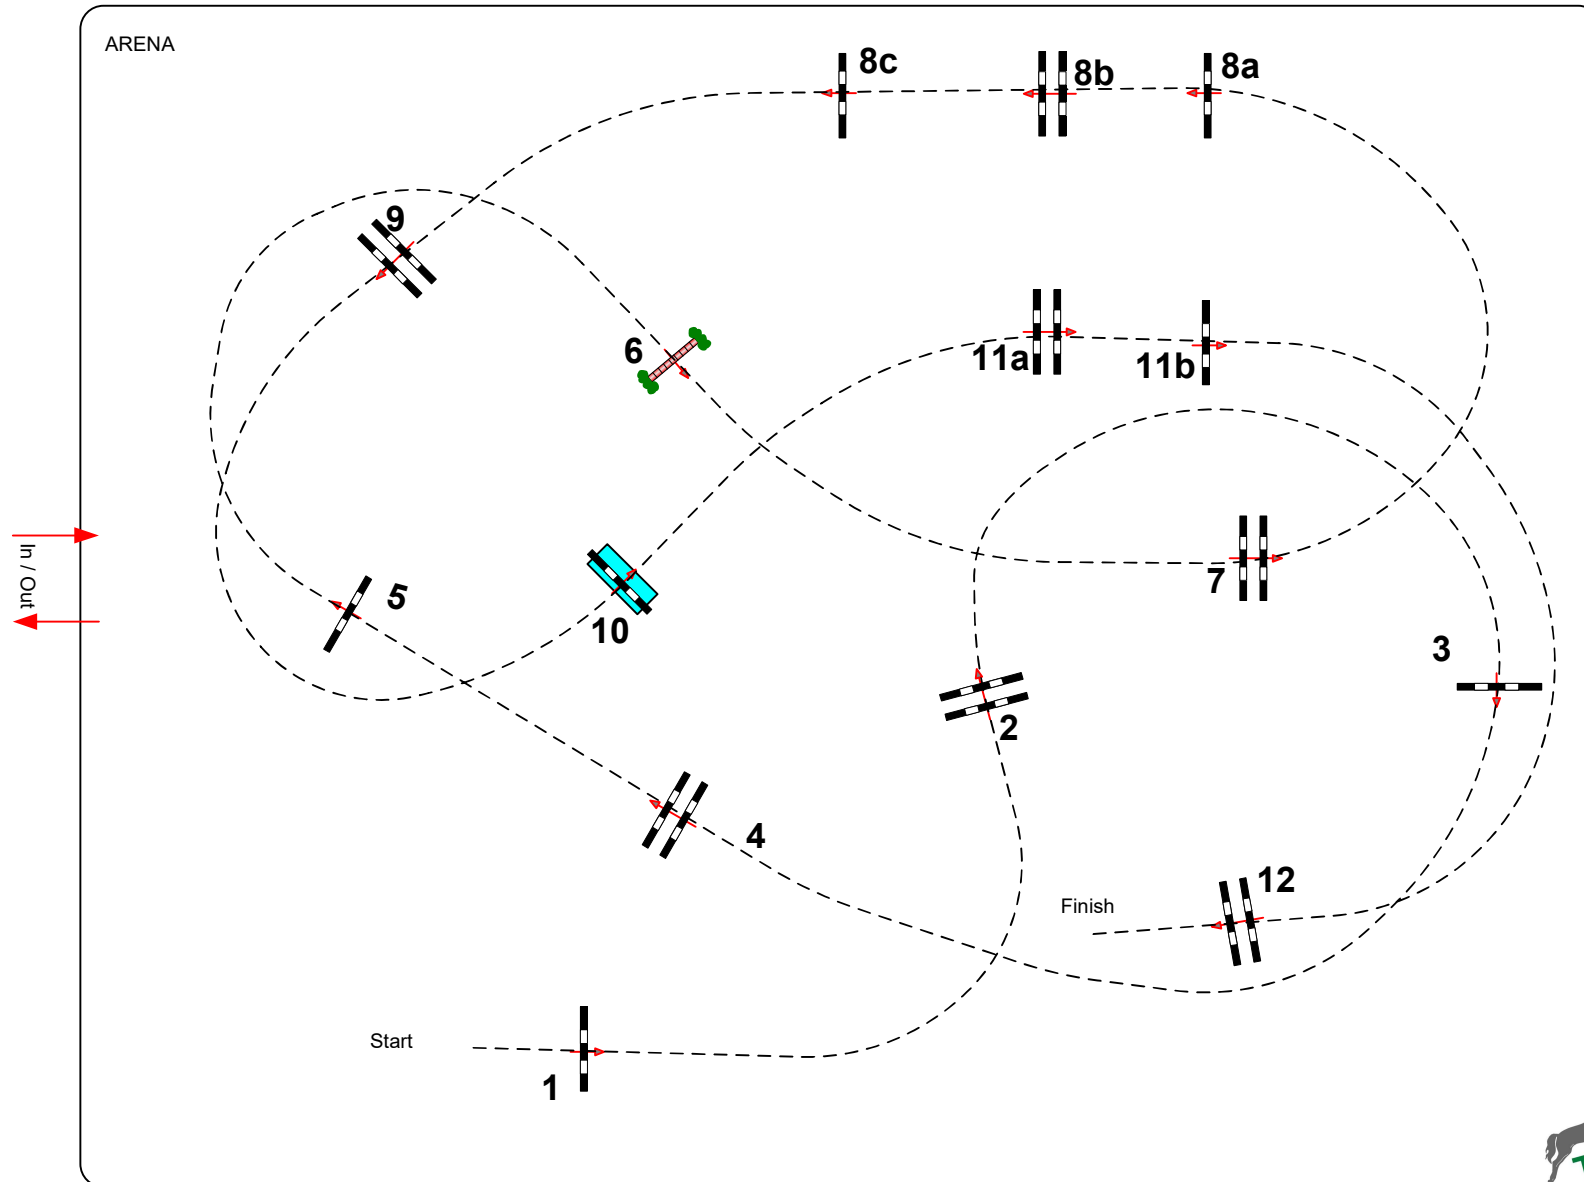

Al Shira'aa International Horse Show

CSI4 * W CSI2* CSI YH

Class No.: 14

International Competition 150 L R

Competition against the clock

venerdì 12 gennaio 2024

Start: 0:00

Table: A

FEI J R / Art. 238.2.1
Height: 1,50 m

Speed: 375 m/min

Length: 0 m
Time allowed: 0 sec
Time limit: 0 sec

Obstacles: 12
Efforts: 15
Penalty sec

:
Length: 0 m
Time allowed: 0 sec
Time limit: 0 sec