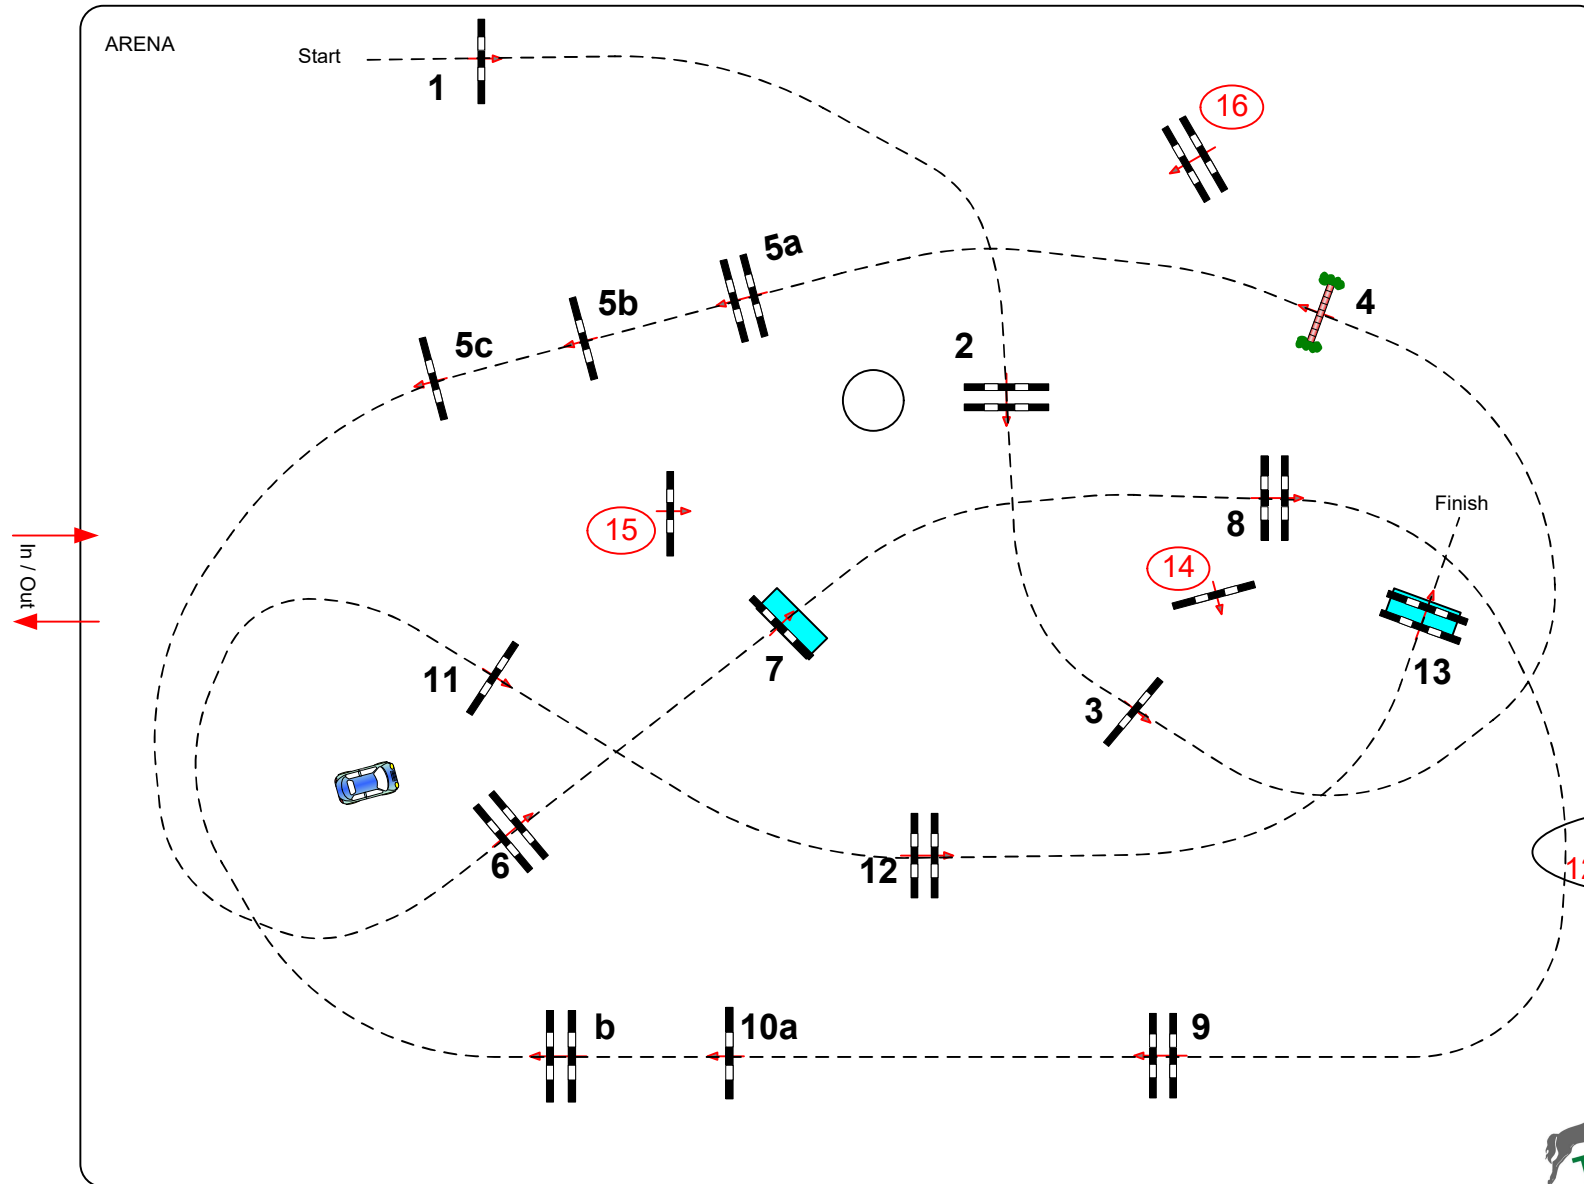

Al Shira'aa International Horse Show

CSI4 * W CSI2* CSI YH

Class No.: 21

Grand Prix 155

Competition over two rounds

domenica 14 gennaio 2024

Start: 0:00

Table: A

FEI J R / Art. 273.4.3b -W
Height: 1,55 m

Speed: 375 m/min

Length: 470 m
Time allowed: 76 sec
Time limit: 152 sec

Obstacles: 13
Efforts: 16
Penalty sec

VIP

2n round
12-13-14-10a 10b-15-8-16-5b

Length: 300 m
Time allowed: 48 sec
Time limit: 96 sec