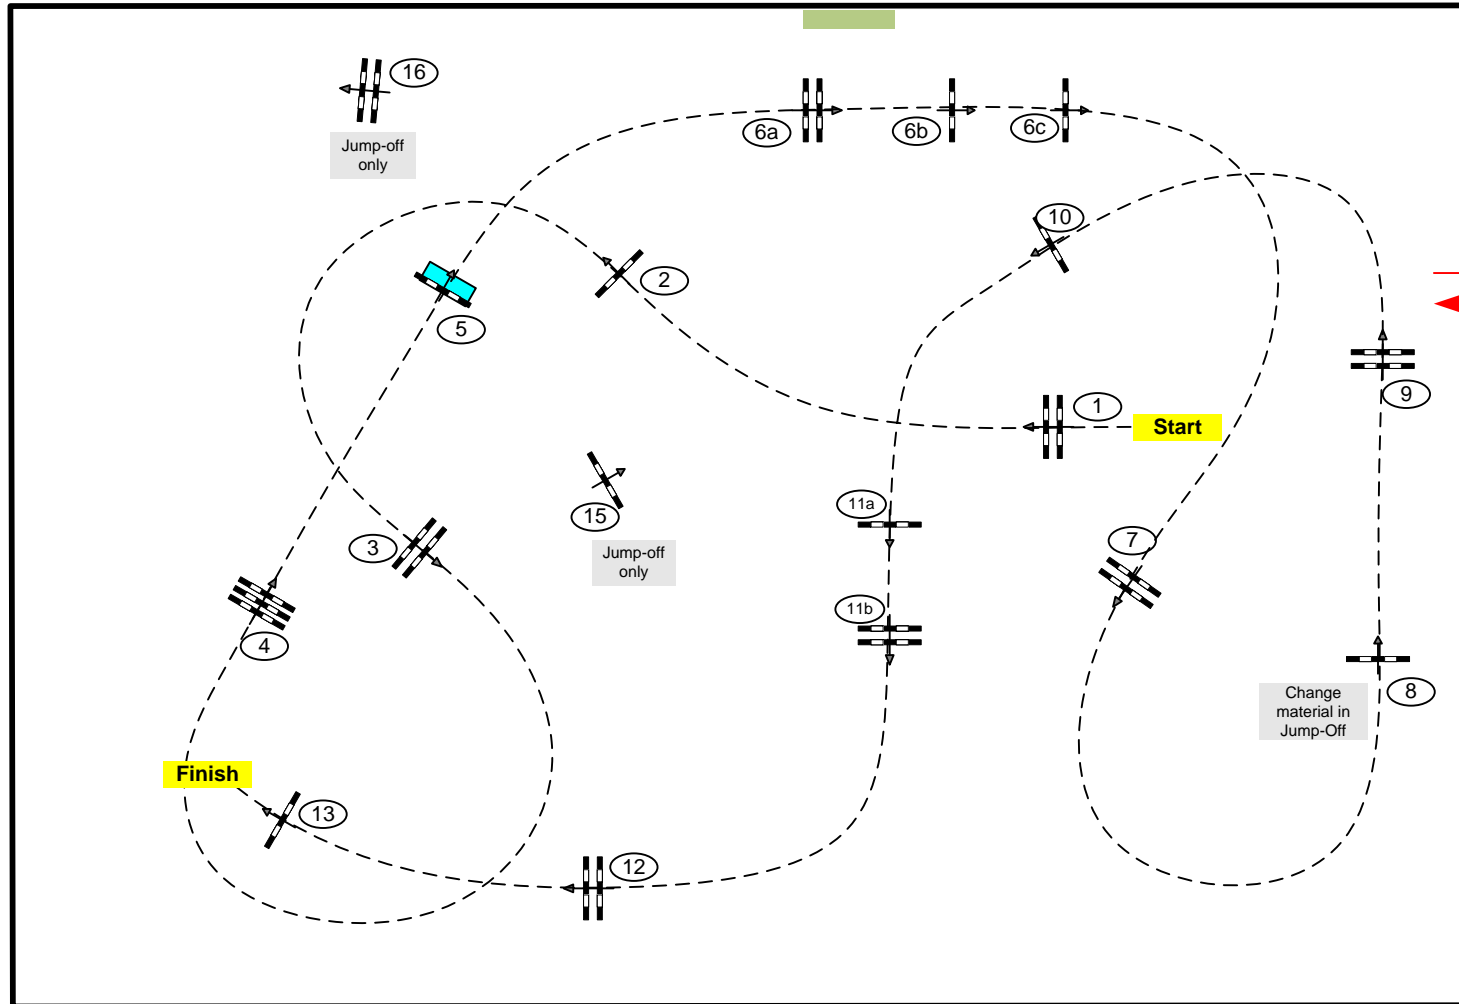

ANDALUCIA SUNSHINE TOUR - 2024

Class No.: 213

BT PGP 1,45 LR

Competition with one jump-off

24/02/2024

Table: 340
 National RG:
 FEI RG / Art. 238.2.2
 Height: 1,45 m

Speed: 375 m/min
 Length: 510 m
 Time allowed: 82 sec
 Time limit: 164 sec

Obstacles: 13
 Efforts: 15
 Penalty sec:
 Closed combination:

1st Jump-off: **6b-7-8-11a-11b-12-15-16**
 Length: 310 m
 Time allowed: 50 sec
 Time limit: 100 sec

ESCALA 1/600

JURY

Course Designer: Elena Boix (ESP)