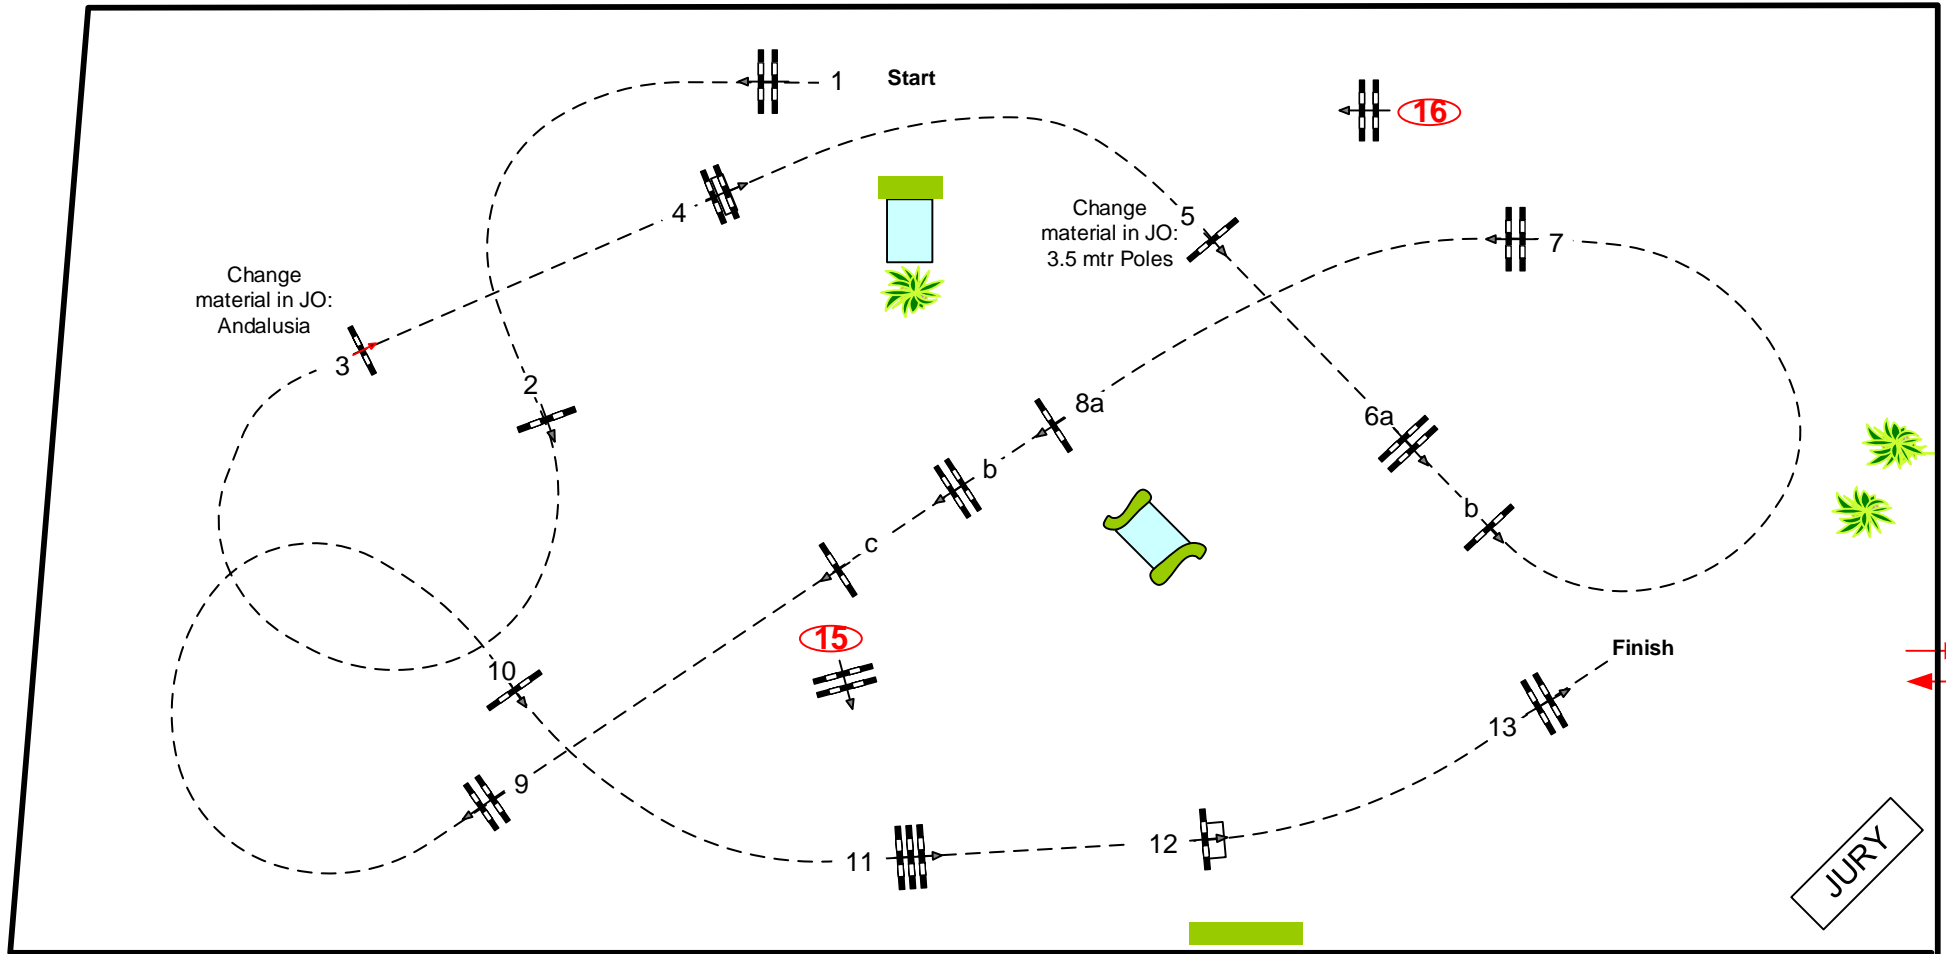

ANDALUCIA SUNSHINE TOUR - 2024

Class No.: 226

Grand Prix

Competition with one jump-off

25/02/2024

Table: A
 National RG:
 FEI RG / Art. 238.2.2
 Height: 1,55 m

Speed: 375 m/min
 Length: 510 m
 Time allowed: 82 sec
 Time limit: 164 sec

Obstacles: 13
 Efforts: 16

1st Jump-off: **3 - 15 - 12 - 8ab - 4 - 5 - 16**
 Length: 350 m
 Time allowed: 56 sec
 Time limit: 112 sec

 ESCALA 1/600

 10 m

Course Designer: Louis Konickx & Team