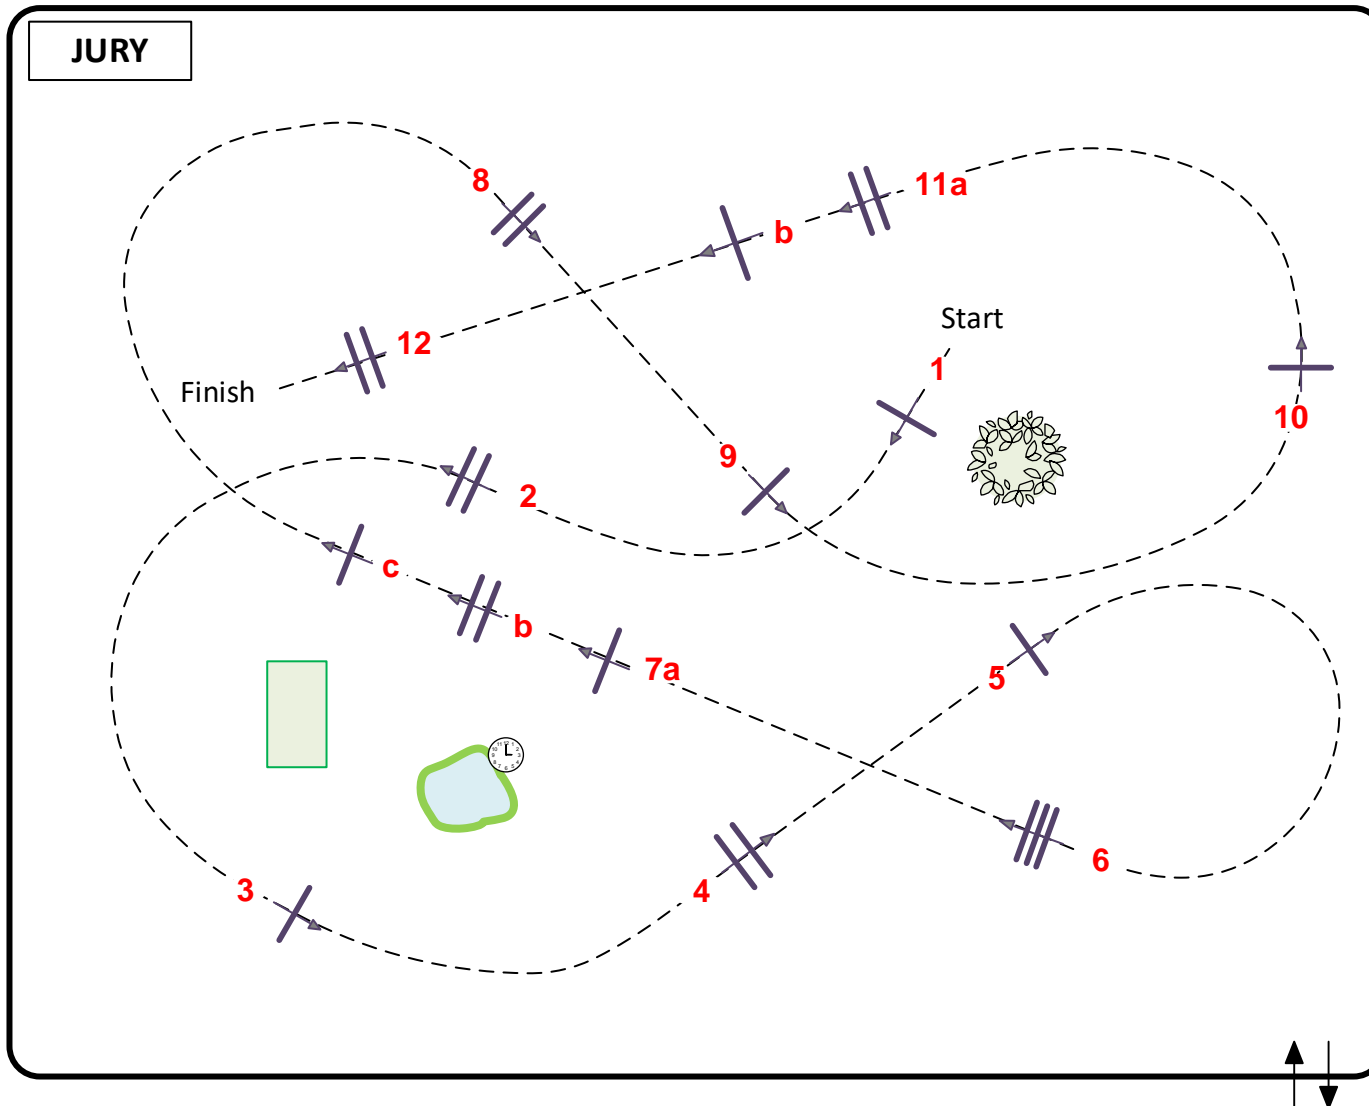

Round 1

Table: A

FEI RG / Art. 238.2.2
Height: 1,55 m

Speed: 375 m/min
Length: 0 m
Time allowed: 0 sec
Time limit: 0 sec

Obstacles: 12
Efforts: 15

Course Design Team:

Louis Konickx (NL)
Atef Abdel Malik Shawki (UAE)
Yousif Almahmoudi (UAE)
Ashraf Abdallah (EGY)
Yasser Assar (EGY)
Abbas Mohajer Irvanloo (IRI)
Ali Al-Dulaimi (IRQ)
Ahmed Nabil (EGY)