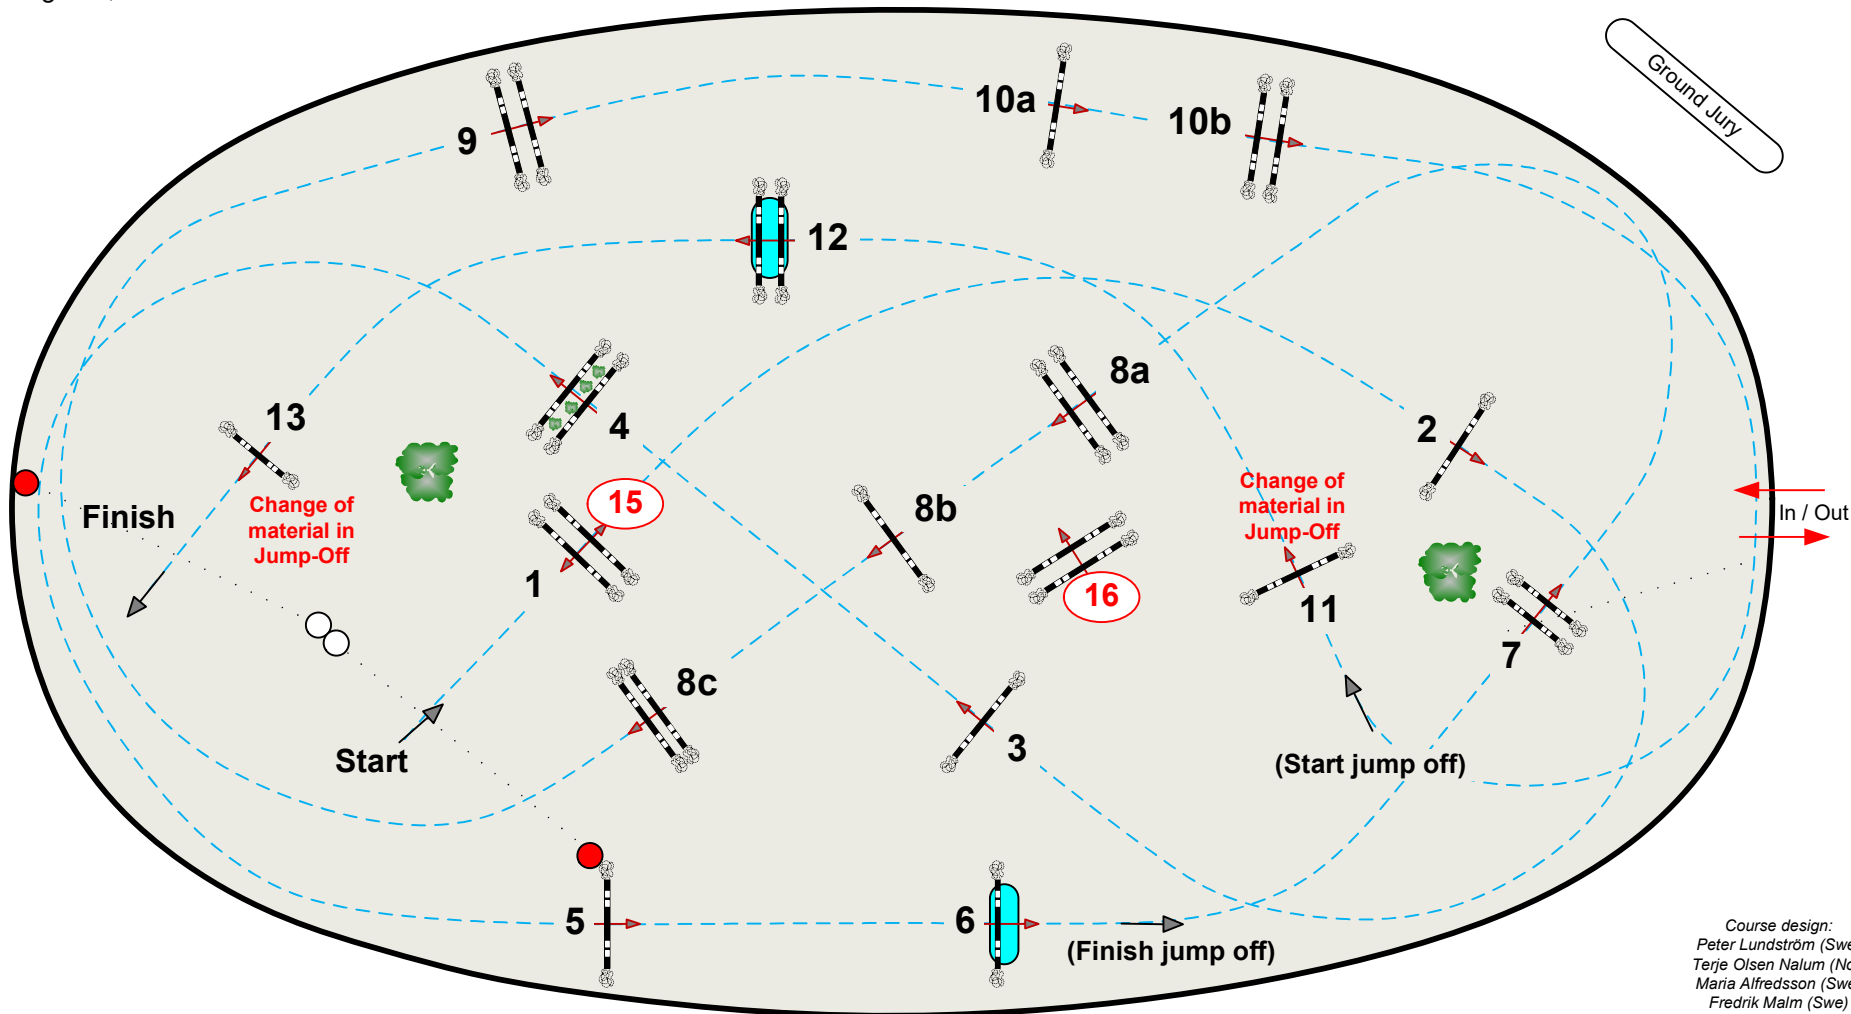

Gothenburg Horse Show 2024

Competition No.: 7 CSI-W 5* Gothenburg Trophy

Competition with one jump-off

Saturday, February 24

Start 21:00

Table: A
FEI RG / Art:
238.2.2
Height: 1,55 m

Speed: 350 m/min
Length: 425 m
Time allowed: 73 sec
Time limit: 146 sec

Obstacles: 1 - 13
Efforts: 16

Jump-off: 11 - 15 - 9 - 10a - 10b - 16 - 13 - 6
Length: 310 m
Time allowed: 54 sec
Time limit: 108 sec

Course design:
Peter Lundström (Swe)
Terje Olsen Nalum (Nor)
Maria Alfredsson (Swe)
Fredrik Malm (Swe)
Anna-Karin Tidén (Swe)