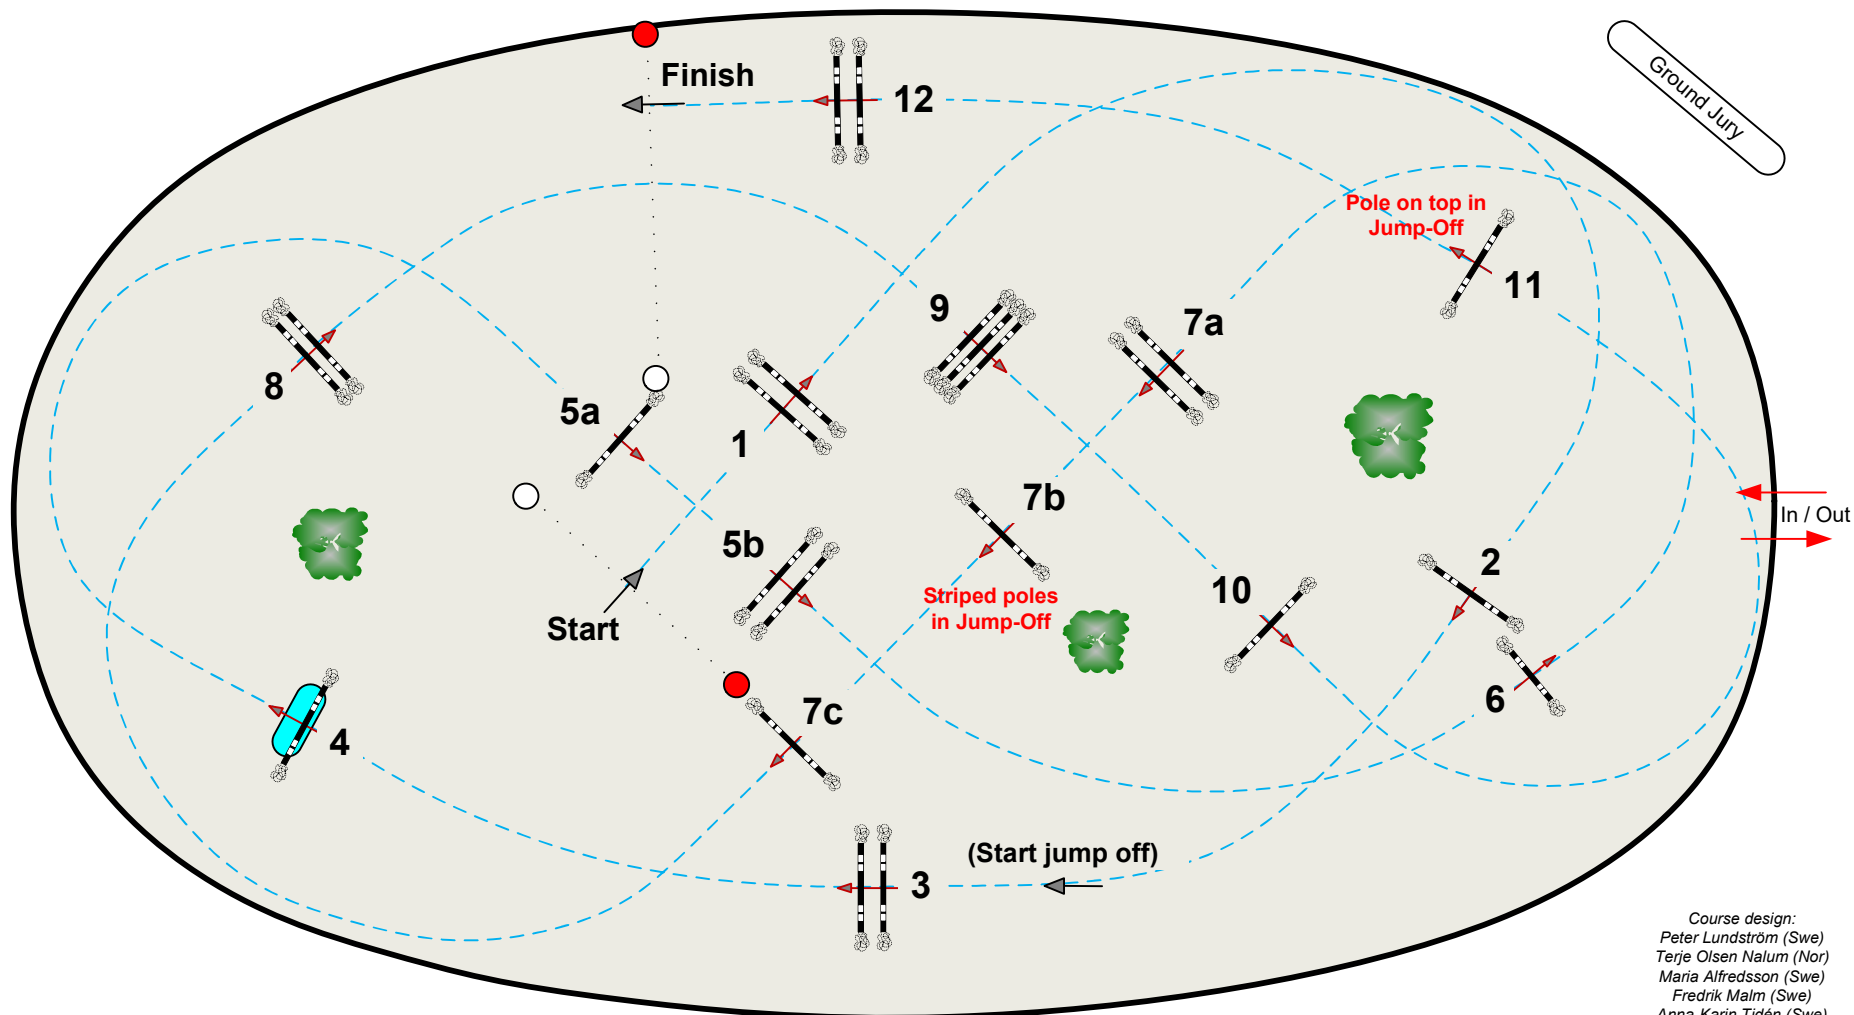

# Gothenburg Horse Show 2024

Competition No.: 3    CSI-W 5\*

Competition with one jump-off

Thursday, February 22

Start 21:13

Table: A  
FEI RG / Art:  
238.2.2  
Height: 1,50 m

Speed: 350 m/min  
Length: 410 m  
Time allowed: 71 sec  
Time limit: 142 sec

Obstacles: 1 - 12  
Efforts: 15

Jump-off: 3 - 10 - 7a - 7b - 4 - 5b - 11 - 12  
Length: 310 m  
Time allowed: 54 sec  
Time limit: 108 sec

Course design:  
Peter Lundström (Swe)  
Terje Olsen Nalum (Nor)  
Maria Alfredsson (Swe)  
Fredrik Malm (Swe)  
Anna-Karin Tidén (Swe)