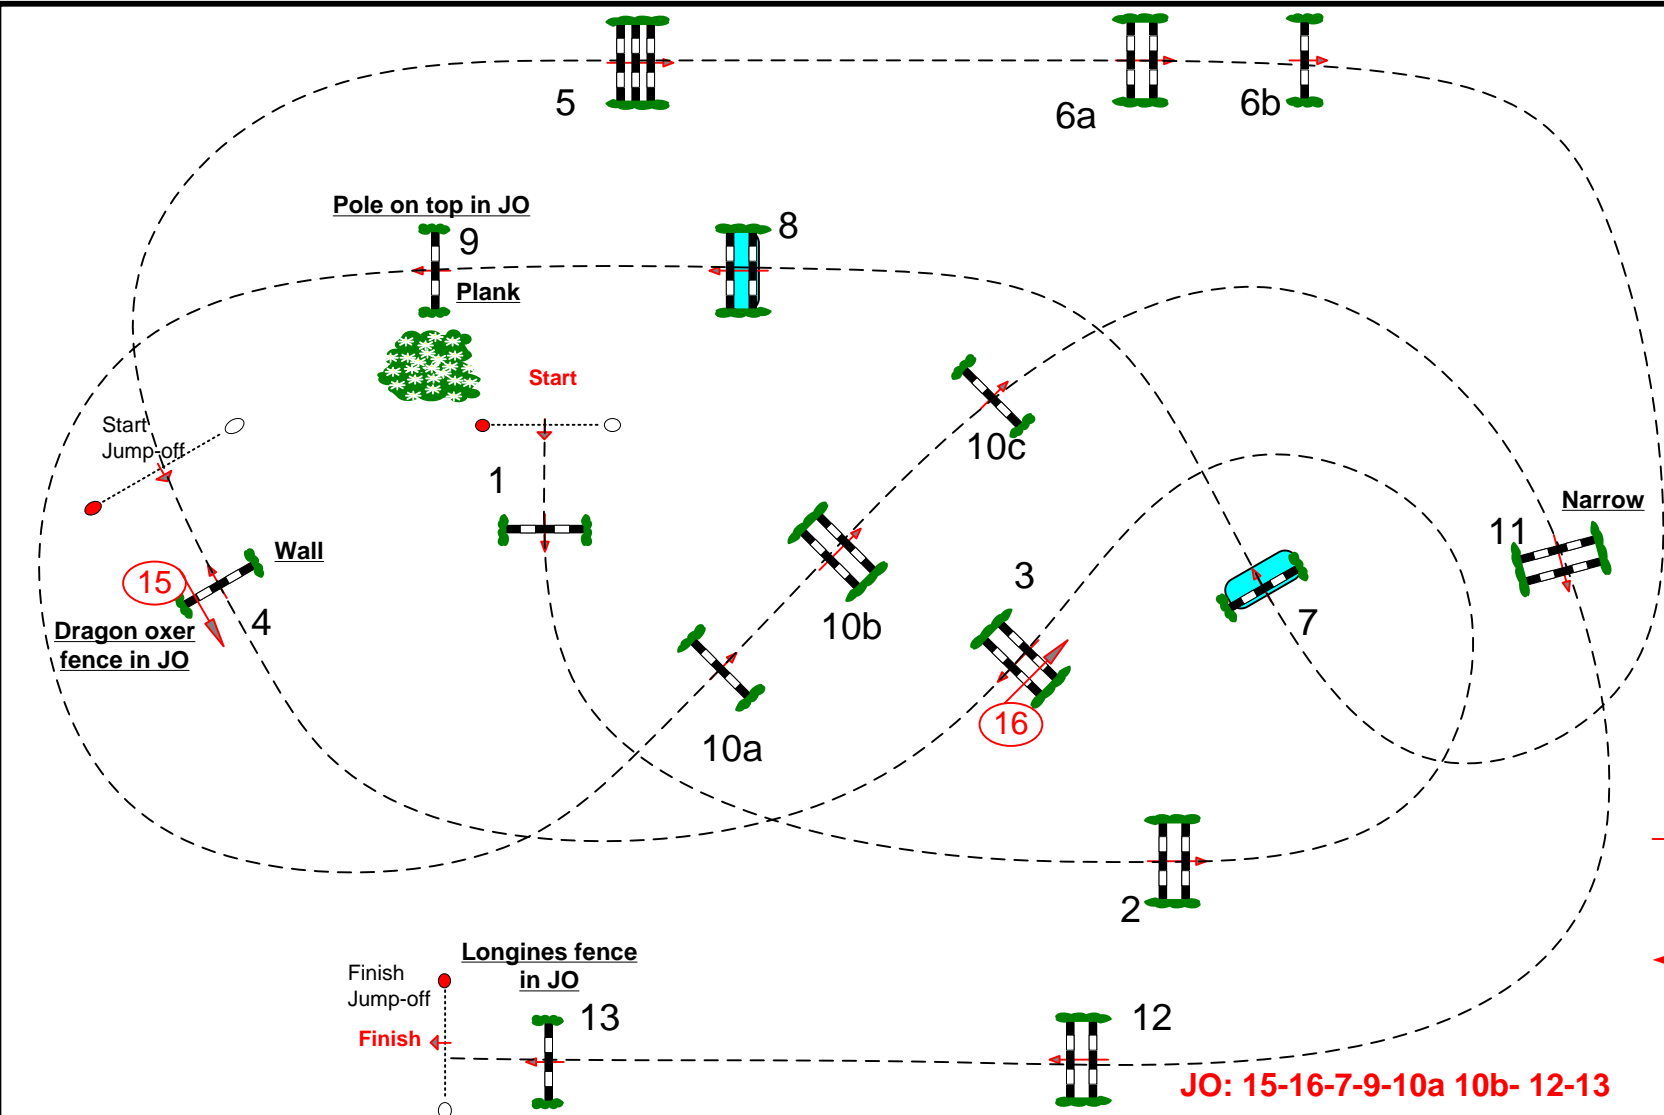

Class No.: 6 - LGCT Grand Prix- Competition with one jump-off - Sunday 05 Mai 2024 - Start: 13:45

GLOBAL CHAMPIONS

Table: A
National RG:
FEI RG / Art. 238.2.2a
Height: 1,60 m

Speed: 375 m/min

Length: 550 m
Time allowed: 88 sec
Time limit: 176 sec

Obstacles: 13
Efforts: 16
Penalty sec
Closed combination:

1st Jump-off:
15-16-7-9-10a 10b-12-13

Length: 310 m
Time allowed: 50 sec
Time limit: 100 sec

Course Designer
Uliano Vezzani (Ita)
vezzani.uliano@gmail.com

Assistants Course Designer
Peter Grant (Can)
Wang Yan (Chn)
Sun Zhjian (Chn)
& Team