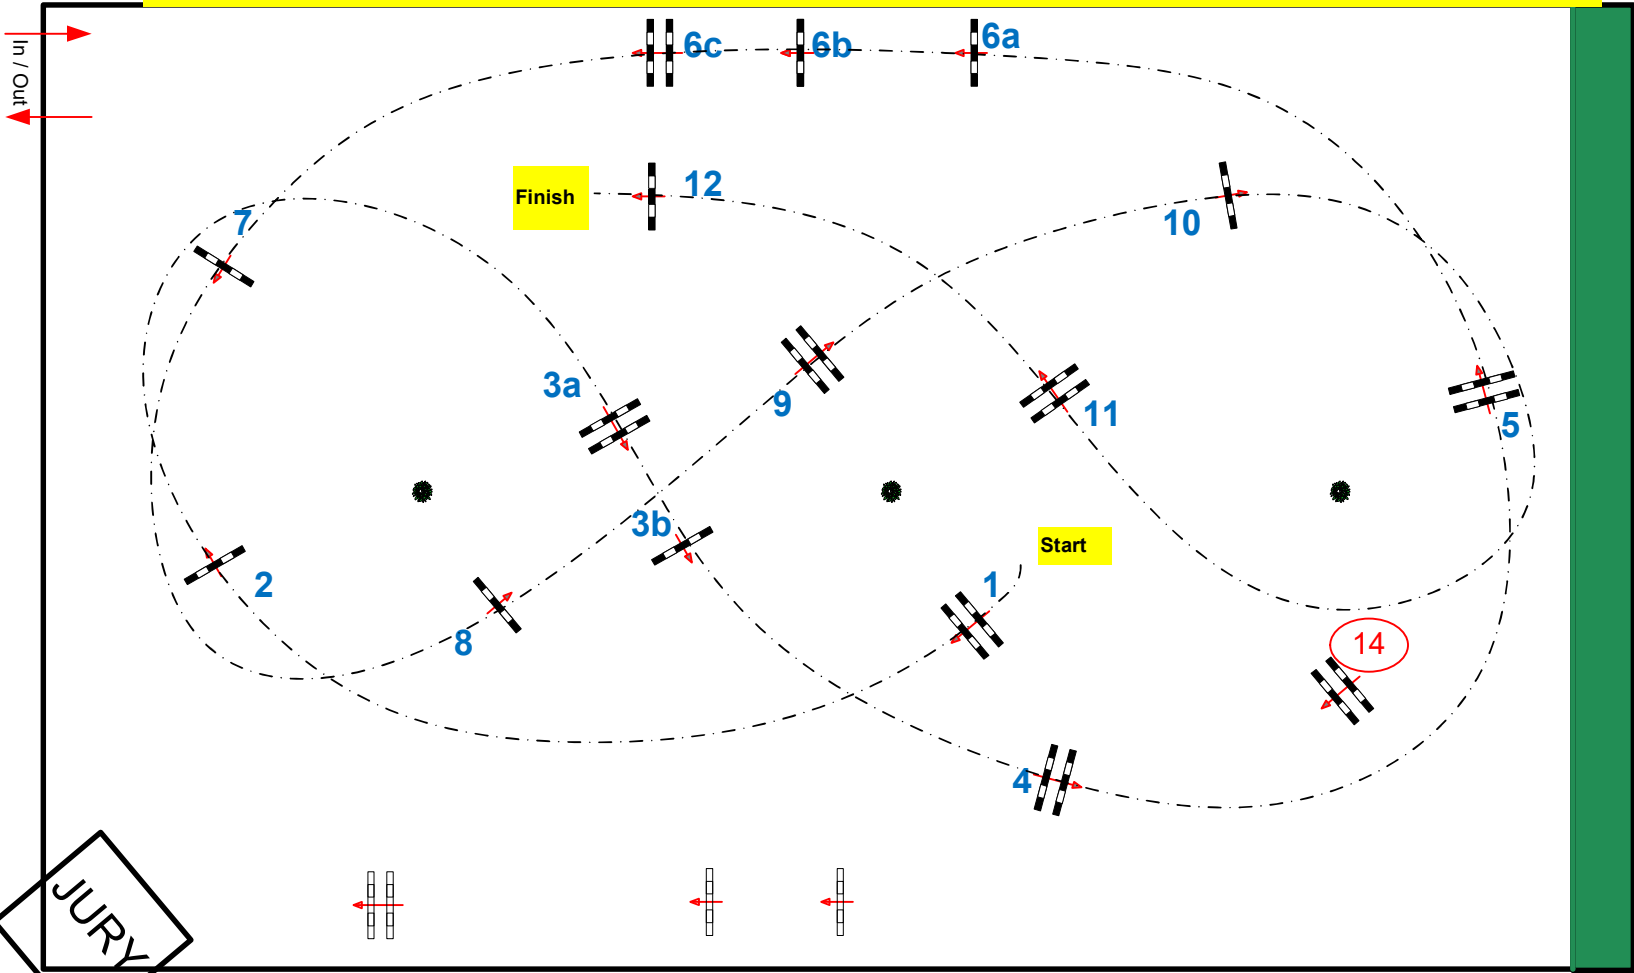

CSI ** VALKENSWAARD

27 au 29 septembre 2024

Class No.:

csi ** 1.30m
Start: 0:00

Competition with one jump-off immediate

dimanche 29 septembre 2024

Jump off : 1.2.3a.3b.12.9.10.14

Table: A
National RG:
FEI RG / Art.
Height: 1.30 m

Speed: 350 m/min
Length: 445 m
Time allowed: 77 sec
Time limit: 154 sec

Obstacles: 12
Efforts: 15
Penalty sec
Closed combination:

2nd Phase:
Length: 300 m
Time allowed: 52 sec
Time limit: 104 sec

Course Designer