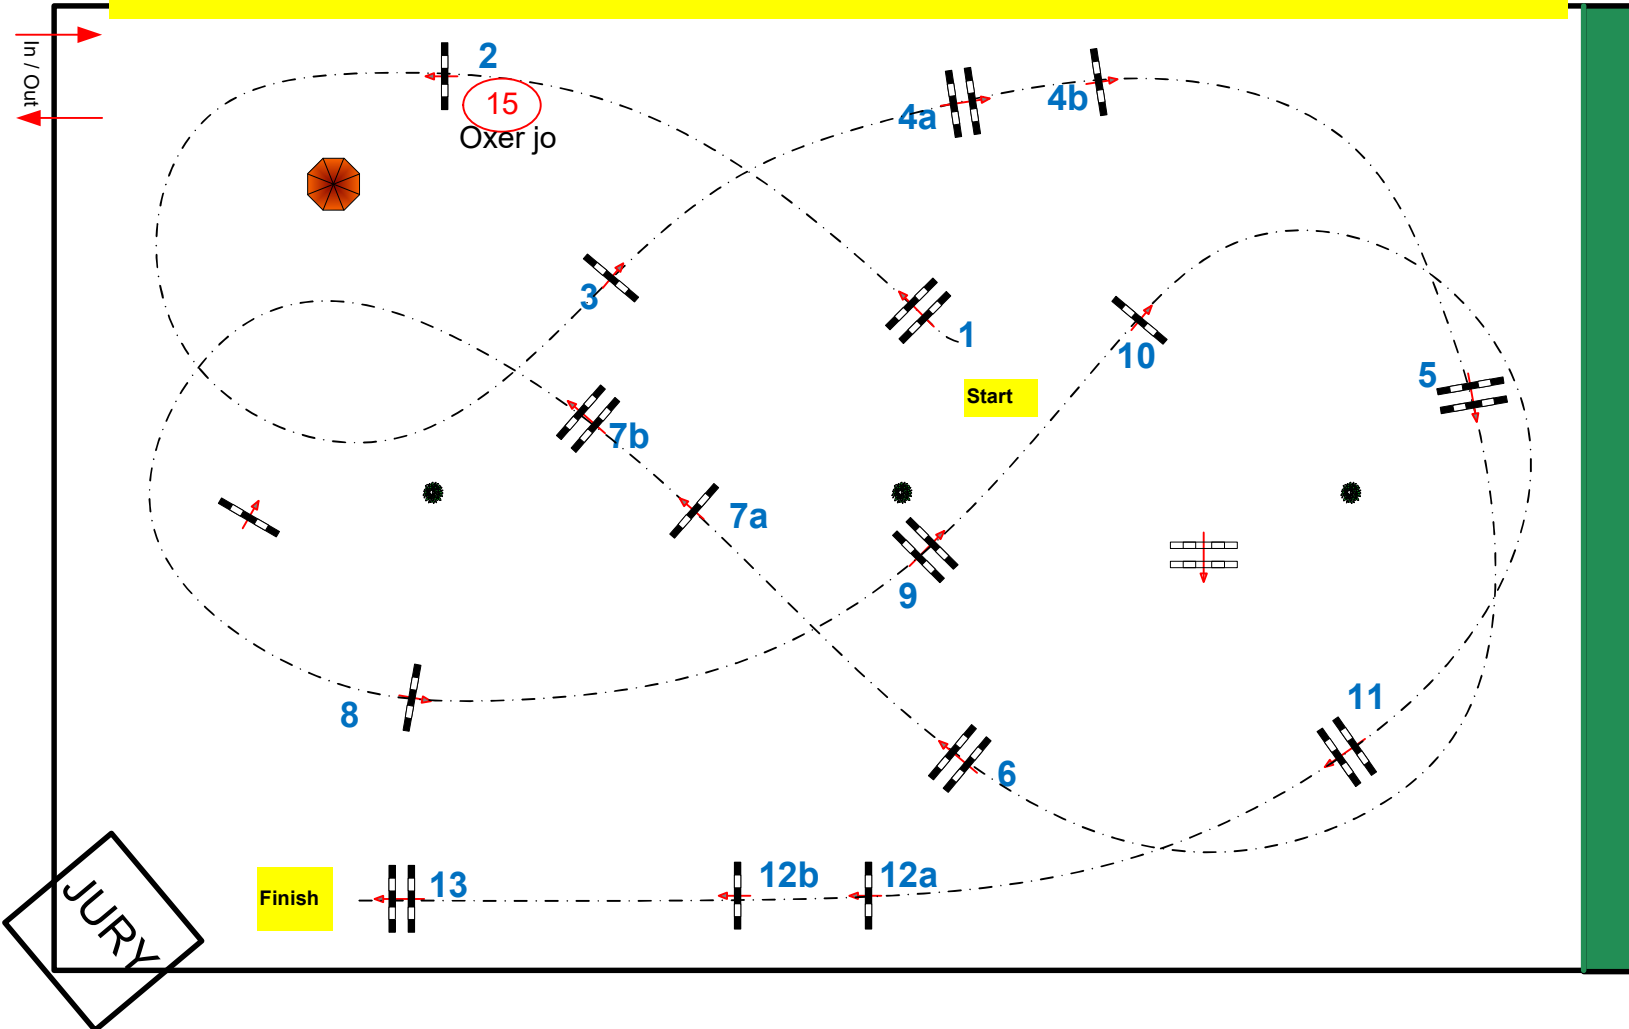

CSI ** VALKENSWAARD

27 au 29 septembre 2024

Class No.:

grand prix csi **

Competition with one jump-off

vendredi 27 septembre 2024

Start: 0:00

Jump off : 15.3.4a.7a.7b.8.9.12b

Table: A
 National RG:
 FEI RG / Art. 238.2.2
 Height: 1.45 m

Speed: 375 m/min
 Length: 0 m
 Time allowed: 0 sec
 Time limit: 0 sec

Obstacles: 13
 Efforts: 16
 Penalty sec
 Closed combination:

2nd Phase:
 Length: 320 m
 Time allowed: 52 sec
 Time limit: 104 sec