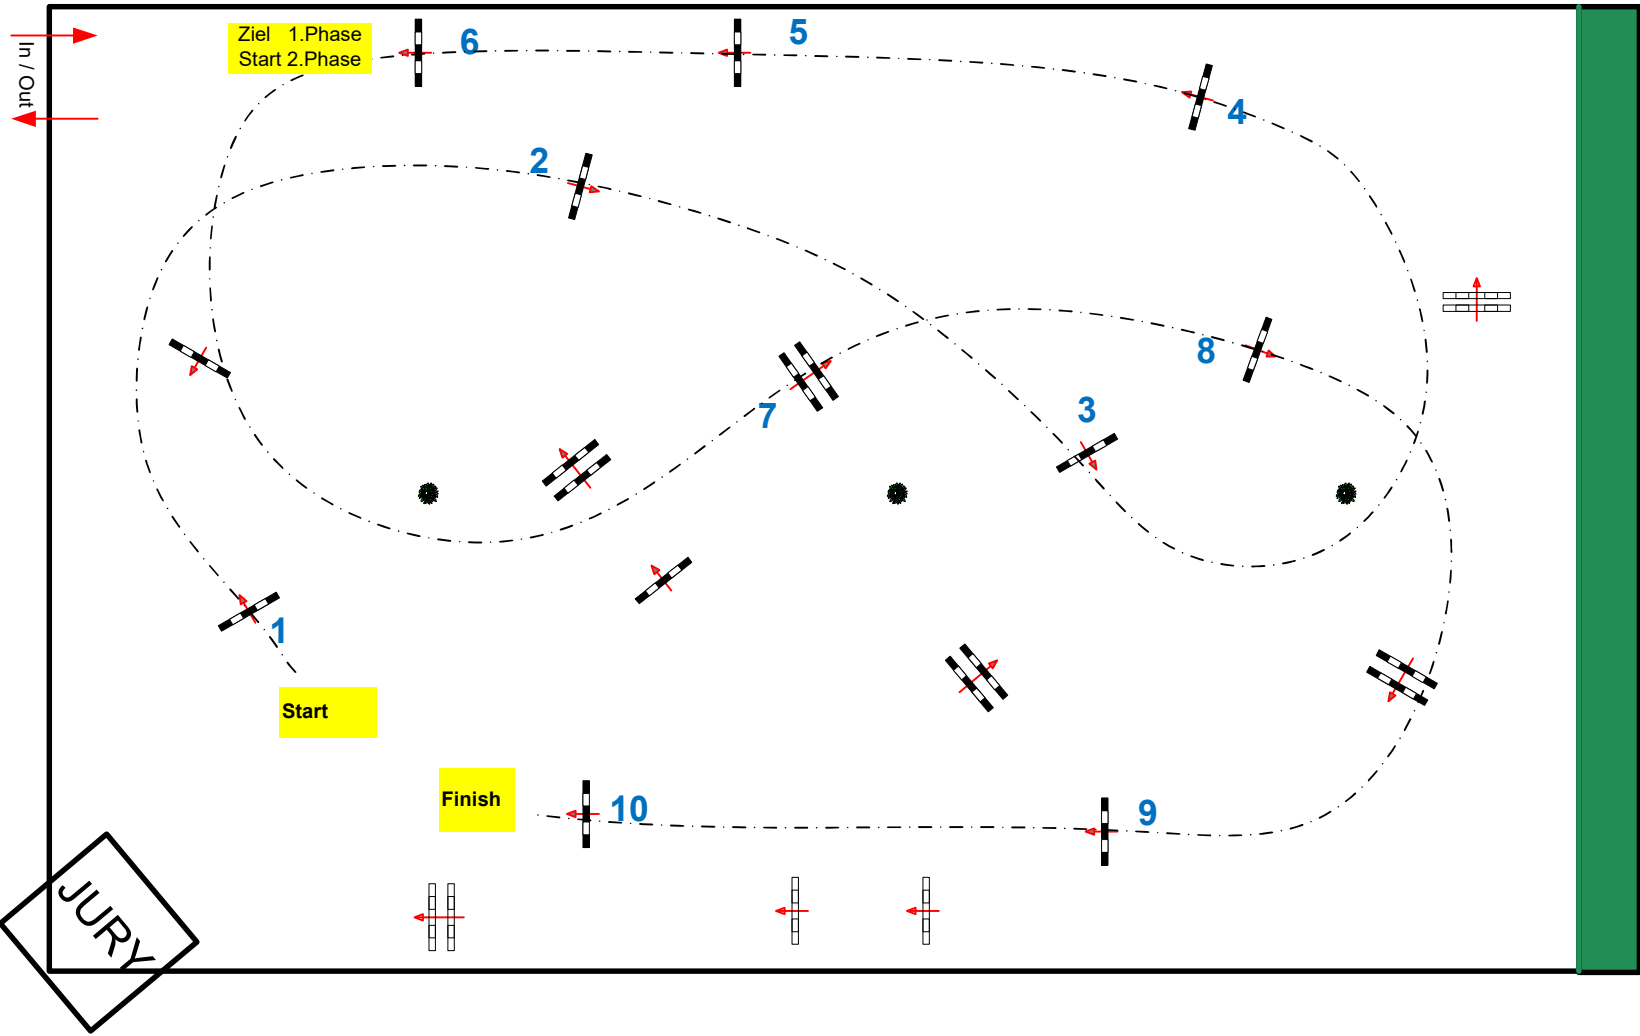

CSI ** VALKENSWAARD

27 au 29 septembre 2024

Class No.:

show class

Competition in two Phases

dimanche 29 septembre 2024

Start: 0:00

Table: A
 National RG:
 FEI RG / Art.
 Height: 0.30 m

Speed: 350 m/min
 Length: 0 m
 Time allowed: 0 sec
 Time limit: 0 sec

Obstacles: 10
 Efforts: 10
 Penalty sec
 Closed combination:

2nd Phase:
 Length: 0 m
 Time allowed: 0 sec
 Time limit: 0 sec

Course Designer