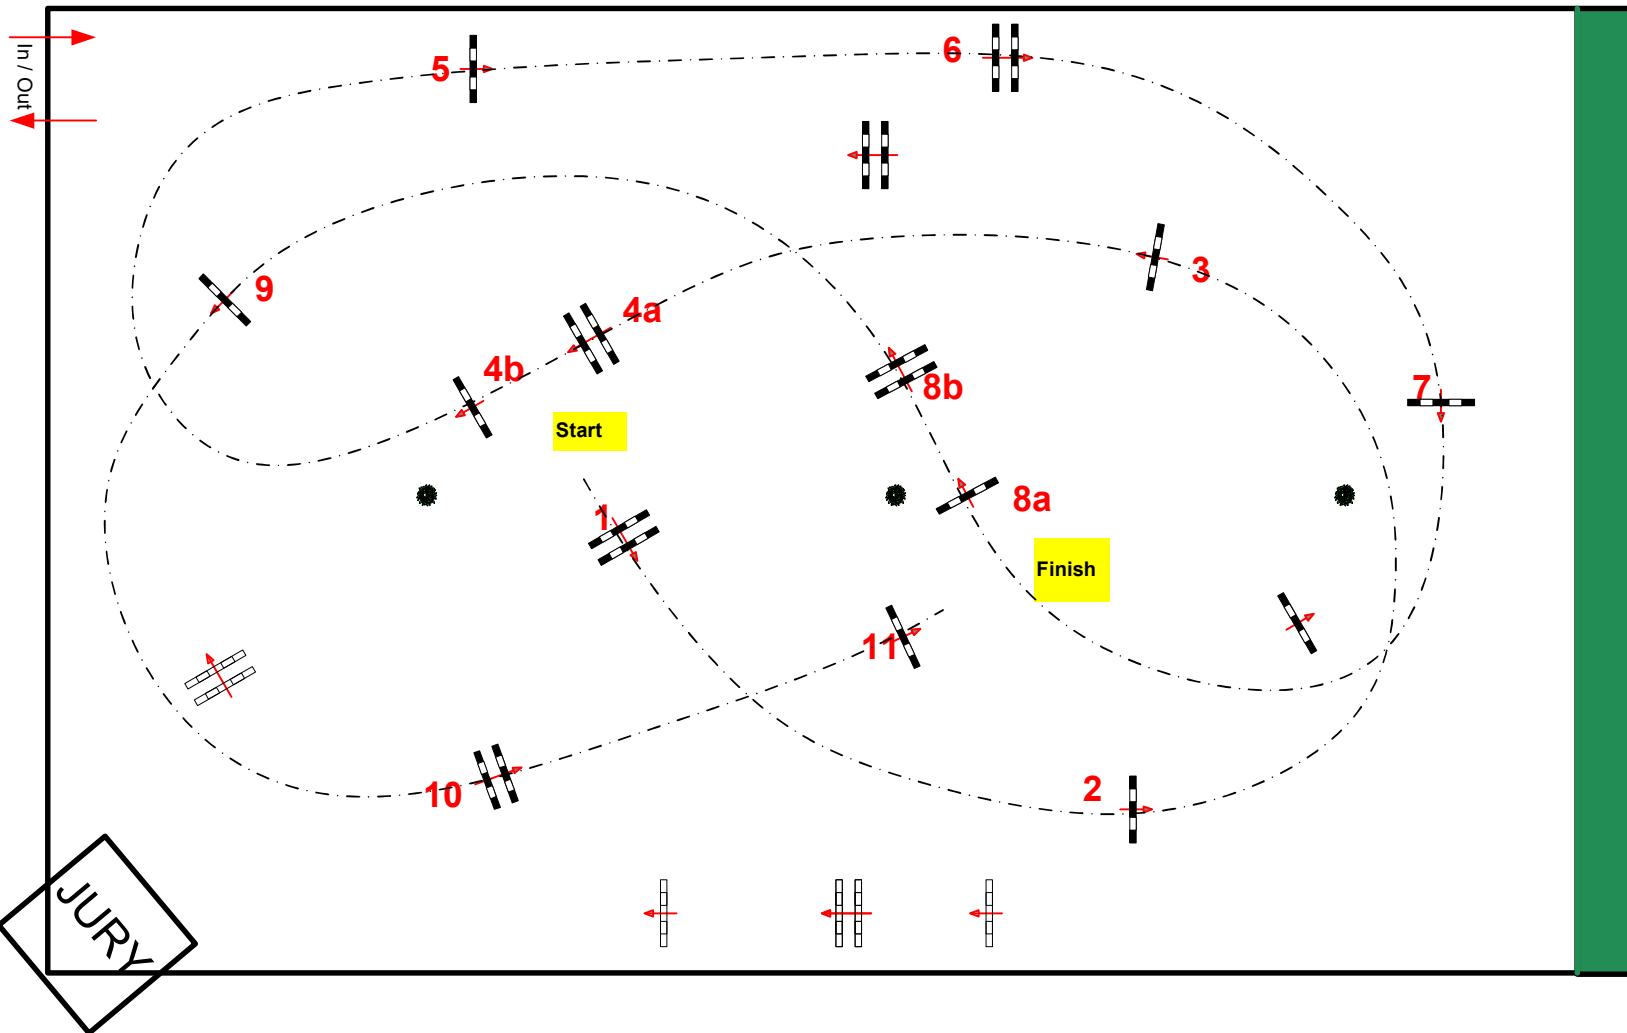

CSI ** VALKENSWAARD

27 au 29 septembre 2024

Class No.:

csi * 1.15m

Competition against the clock

vendredi 27 septembre 2024

Start: 0:00

Table: A
 National RG:
 FEI RG / Art. 238.2.1
 Height: 1.15 m

Speed: 350 m/min
 Length: 470 m
 Time allowed: 81 sec
 Time limit: 162 sec

Obstacles: 11
 Efforts: 13
 Penalty sec
 Closed combination:

2nd Phase:

Length: 0 m
 Time allowed: 0 sec
 Time limit: 0 sec

Course Designer