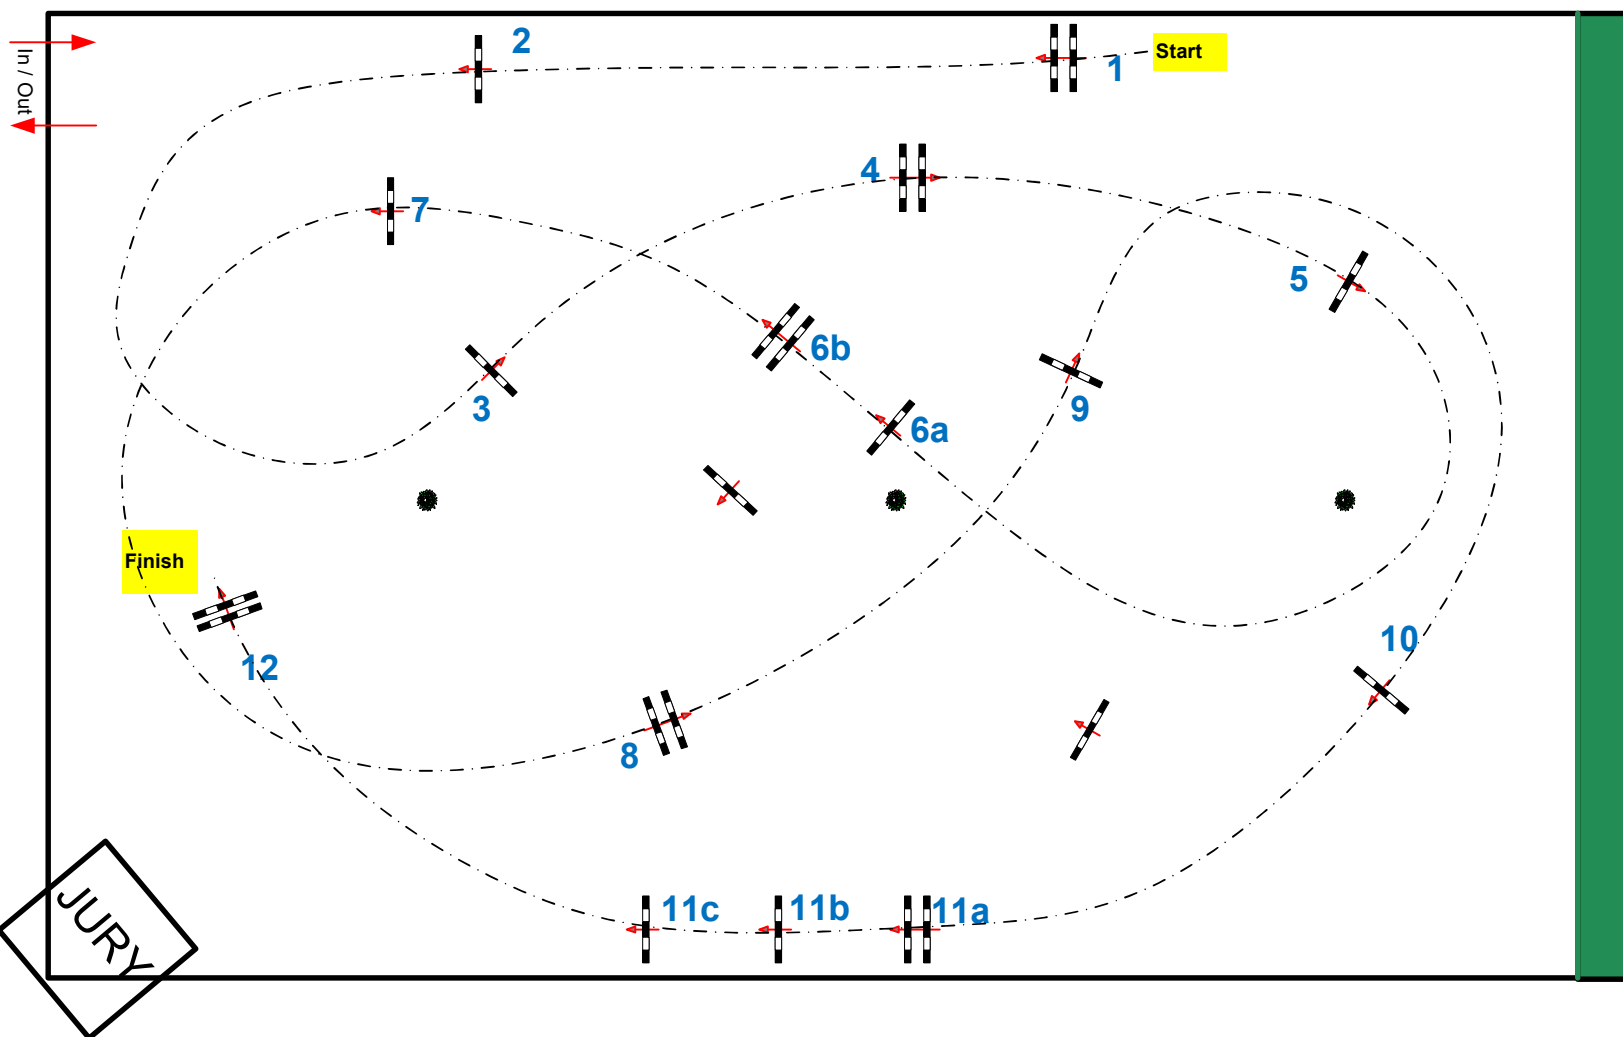

CSI ** VALKENSWAARD

27 au 29 septembre 2024

Class No.:

csi ** 1.30m

Competition against the clock

samedi 28 septembre 2024

Start: 0:00

Table: A
 National RG:
 FEI RG / Art. 238.2.1
 Height: 1.30 m

Speed: 350 m/min

Length: 0 m
 Time allowed: 0 sec
 Time limit: 0 sec

Obstacles: 12
 Efforts: 15
 Penalty sec
 Closed combination:

2nd Phase:

Length: 0 m
 Time allowed: 0 sec
 Time limit: 0 sec

Course Designer