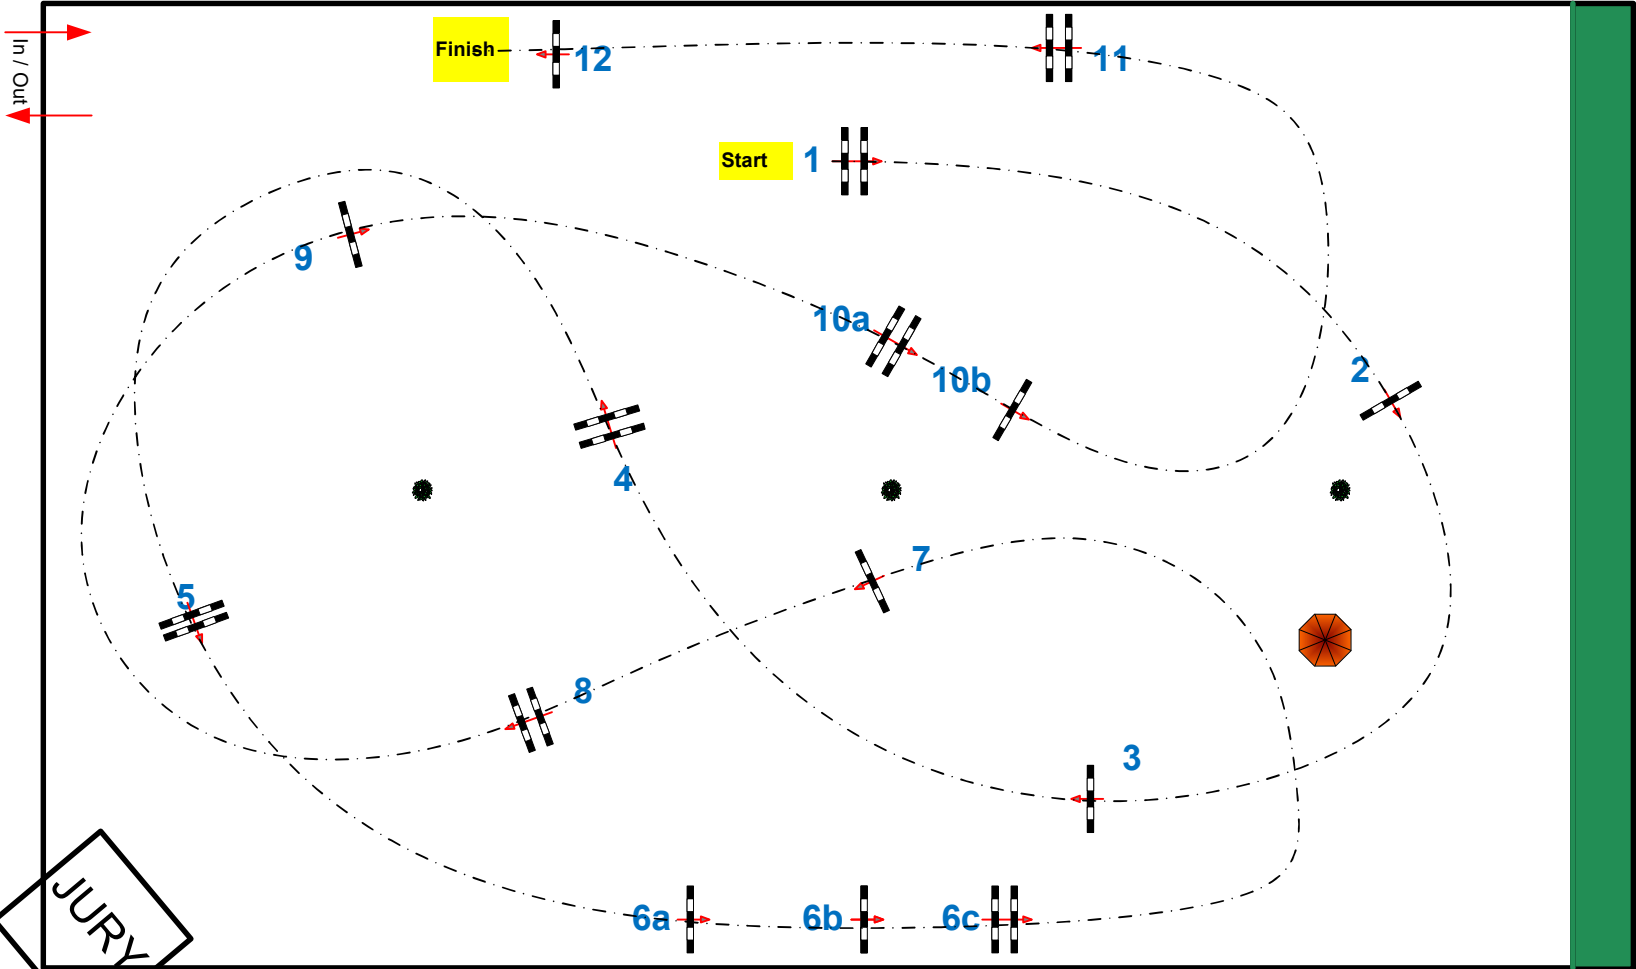

# CSI \*\* VALKENSWAARD

27 au 29 septembre 2024

Class No.:

csi \*\* 1.40m

Competition against the clock

samedi 28 septembre 2024

Start: 0:00

Table: A  
 National RG:  
 FEI RG / Art. 238.2.1  
 Height: 1.40 m

Speed: 350 m/min

Length: 0 m  
 Time allowed: 0 sec  
 Time limit: 0 sec

Obstacles: 12  
 Efforts: 15  
 Penalty sec  
 Closed combination:

2nd Phase:

Length: 0 m  
 Time allowed: 0 sec  
 Time limit: 0 sec