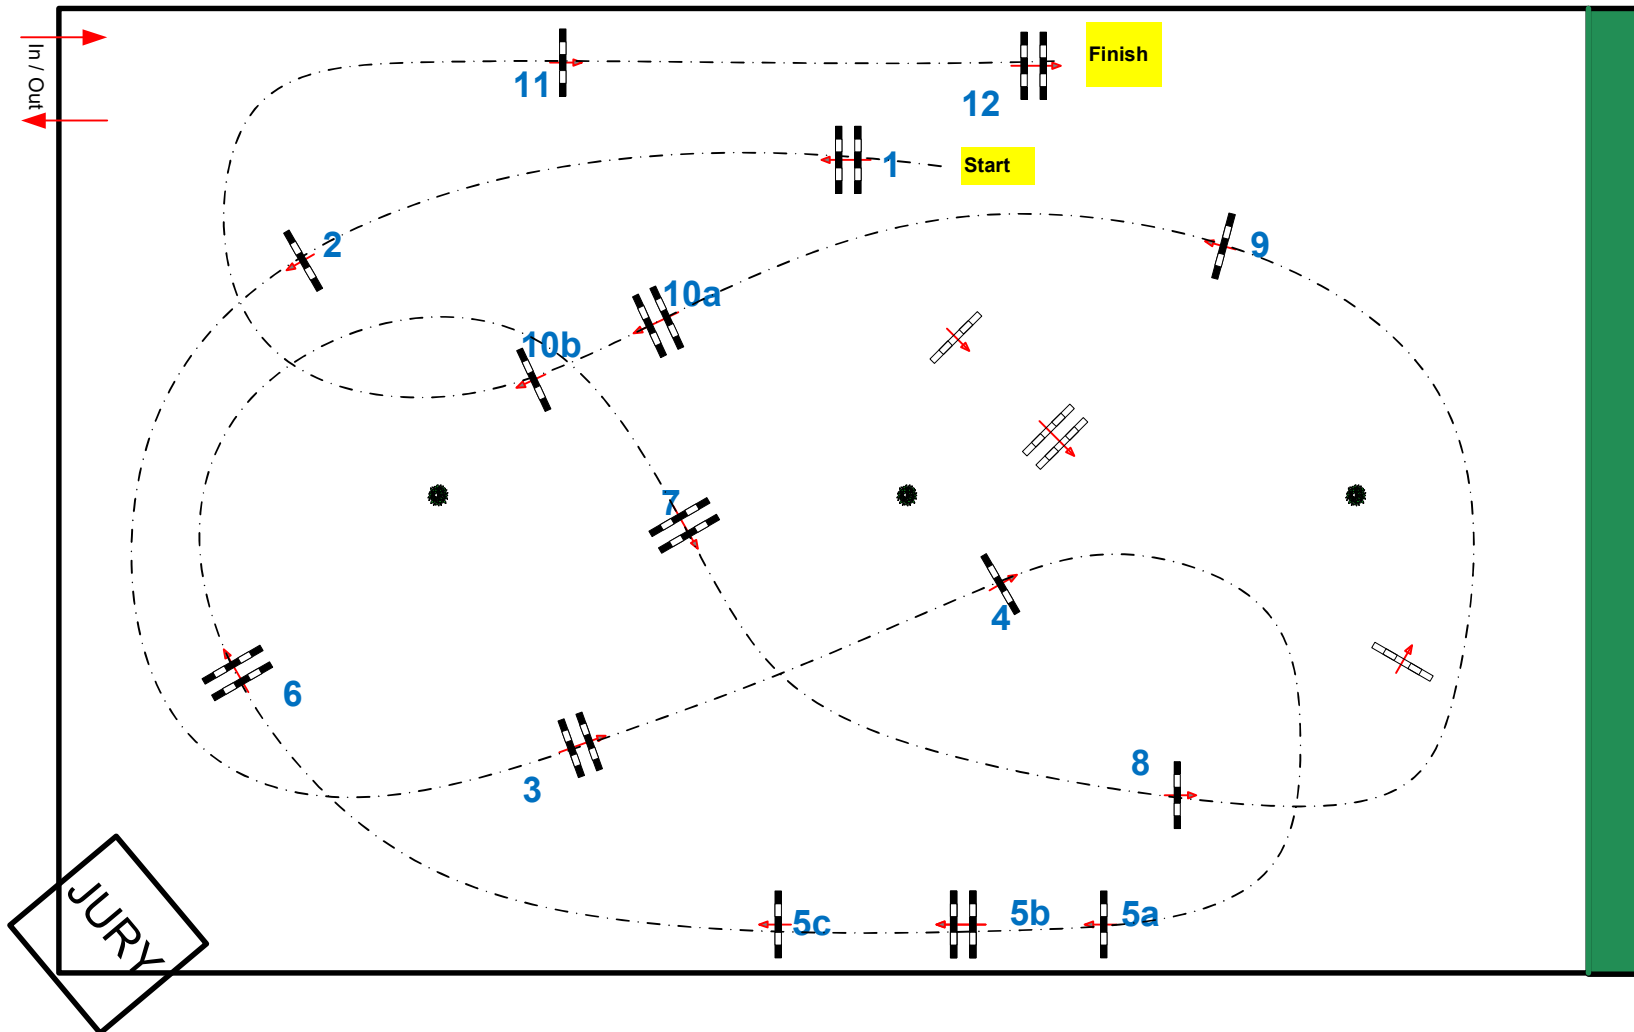

CSI ** VALKENSWAARD

27 au 29 septembre 2024

Class No.:

8 y o 1.45m

Competition against the clock

samedi 28 septembre 2024

Start: 0:00

Table: A
 National RG:
 FEI RG / Art. 238.2.1
 Height: 1.45 m

Speed: 350 m/min
 Length: 465 m
 Time allowed: 80 sec
 Time limit: 160 sec

Obstacles: 12
 Efforts: 15
 Penalty sec
 Closed combination:

2nd Phase:

Length: 0 m
 Time allowed: 0 sec
 Time limit: 0 sec

Course Designer