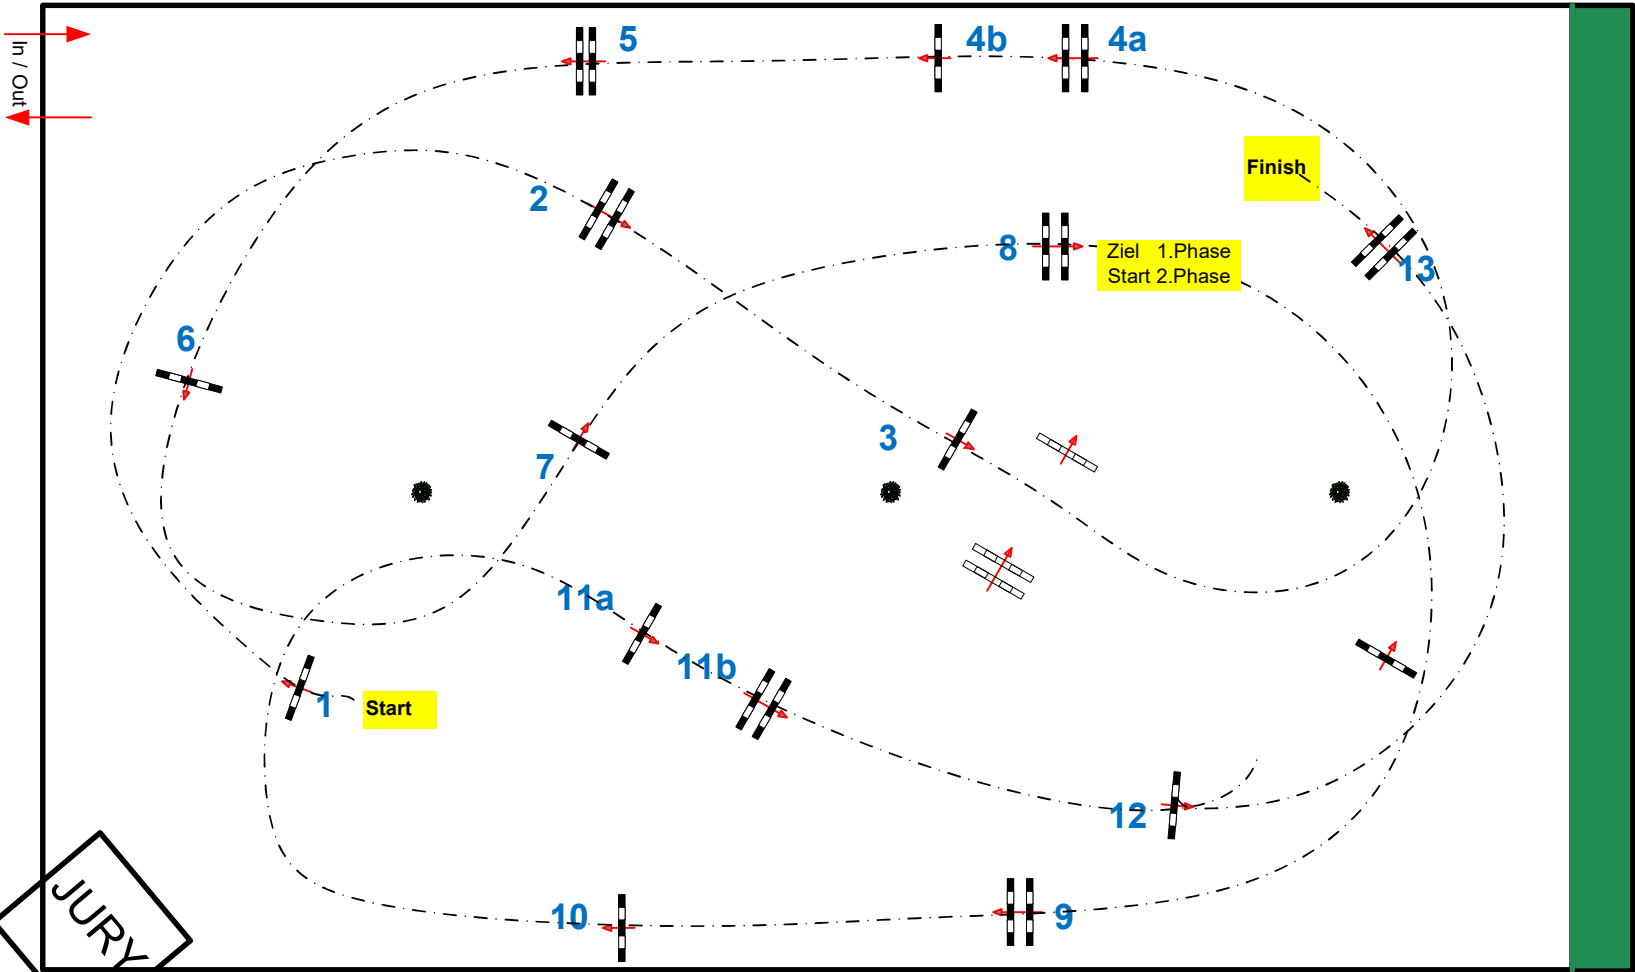

CSI ** VALKENSWAARD

27 au 29 septembre 2024

Class No.:

csi ** 1.15m

Competition in two Phases

vendredi 27 septembre 2024

Start: 0:00

Table: A
 National RG:
 FEI RG / Art. 274.1.5.3
 Height: 1.15 m

Speed: 350 m/min
 Length: 300 m
 Time allowed: 52 sec
 Time limit: 104 sec

Obstacles: 8
 Efforts: 9
 Penalty sec
 Closed combination:

2nd Phase:
9.10.11a.11b.12.13
 Length: 220 m
 Time allowed: 38 sec
 Time limit: 76 sec