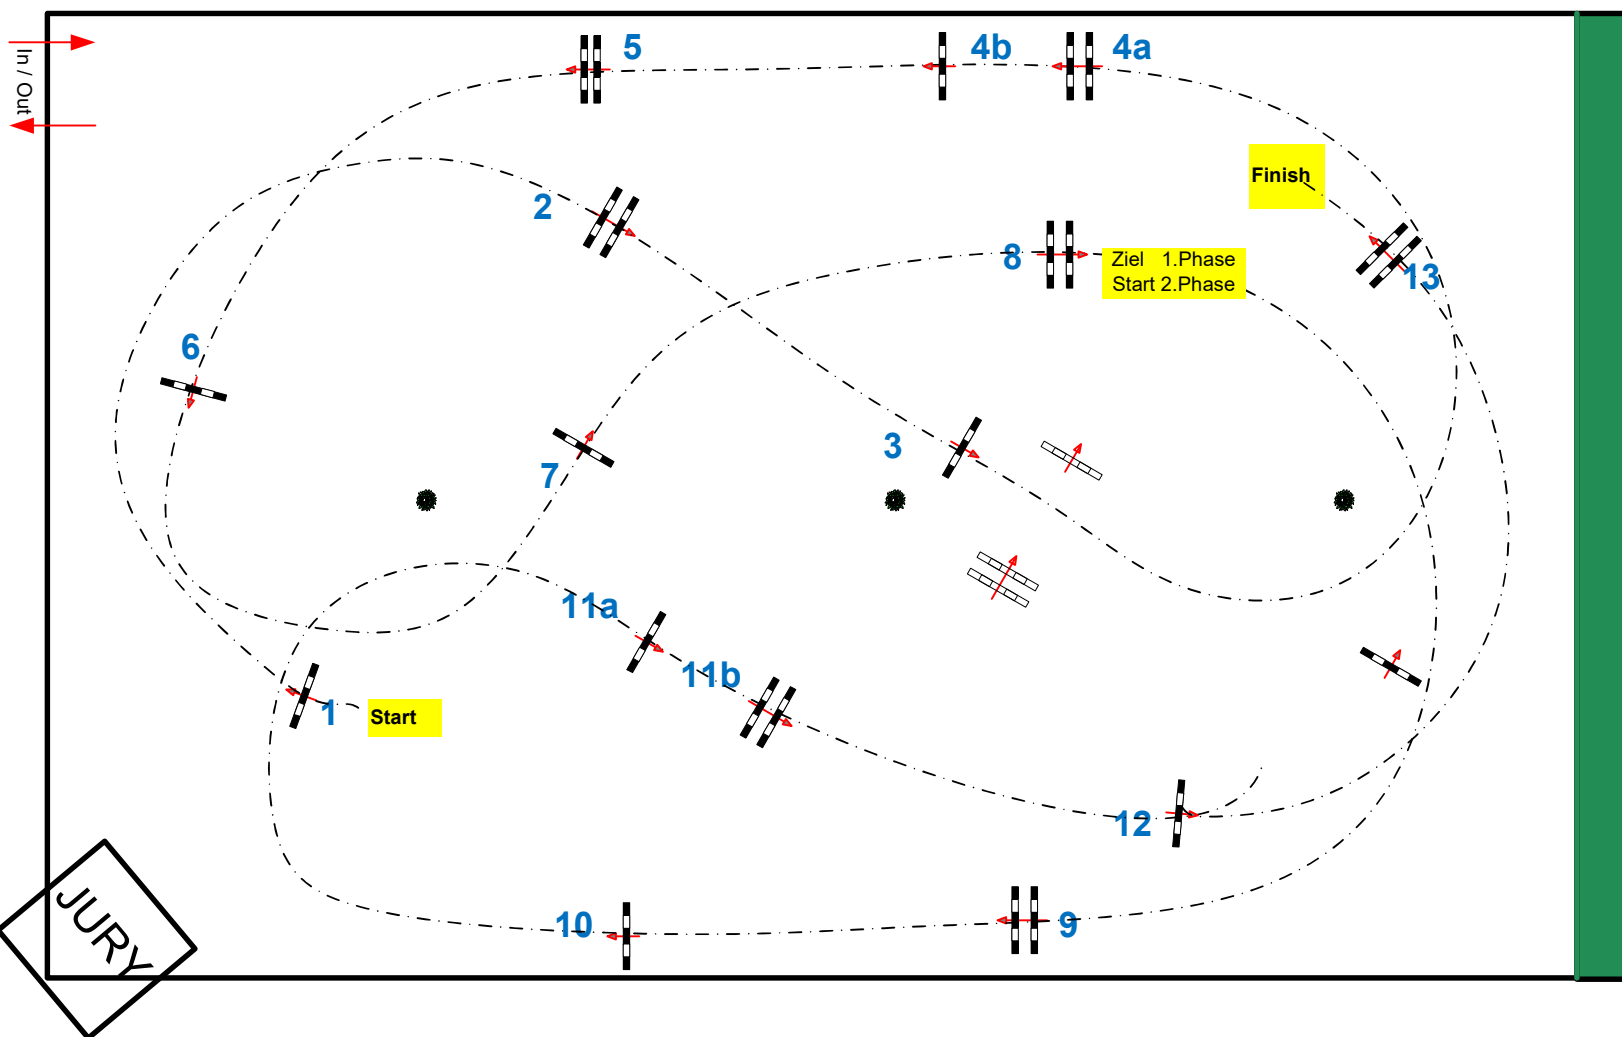

CSI ** VALKENSWAARD

27 au 29 septembre 2024

Class No.: csi ** 1.25m

Competition in two Phases

vendredi 27 septembre 2024

Start: 0:00

Table: A
 National RG:
 FEI RG / Art. 274.1.5.3
 Height: 1.25 m

Speed: 350 m/min

Length: 300 m
 Time allowed: 52 sec
 Time limit: 104 sec

Obstacles: 8
 Efforts: 9
 Penalty sec
 Closed combination:

2nd Phase:
9.10.11a.11b.12.13
 Length: 220 m
 Time allowed: 38 sec
 Time limit: 76 sec