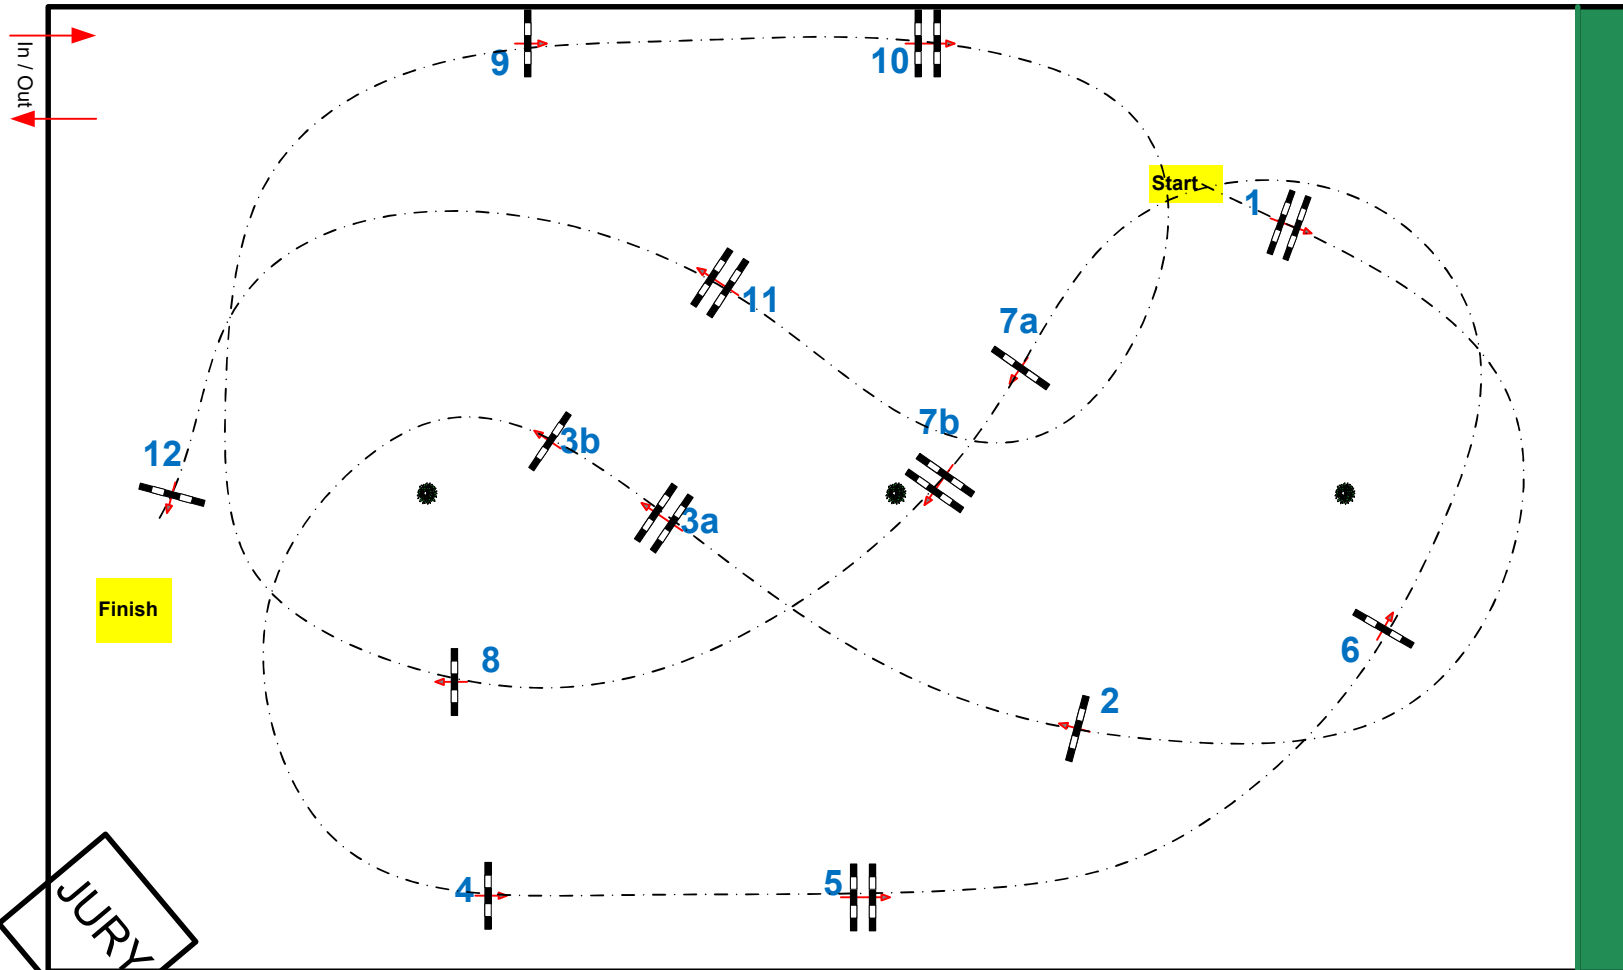

CSI ** VALKENSWAARD

27 au 29 septembre 2024

Class No.:

csi ** 1.40m

Competition against the clock

vendredi 27 septembre 2024

Start: 0:00

Table: A
 National RG:
 FEI RG / Art. 238.2.1
 Height: 1.40 m

Speed: 350 m/min
 Length: 0 m
 Time allowed: 0 sec
 Time limit: 0 sec

Obstacles: 12
 Efforts: 14
 Penalty sec
 Closed combination:

2nd Phase:
 Length: 0 m
 Time allowed: 0 sec
 Time limit: 0 sec

Course Designer