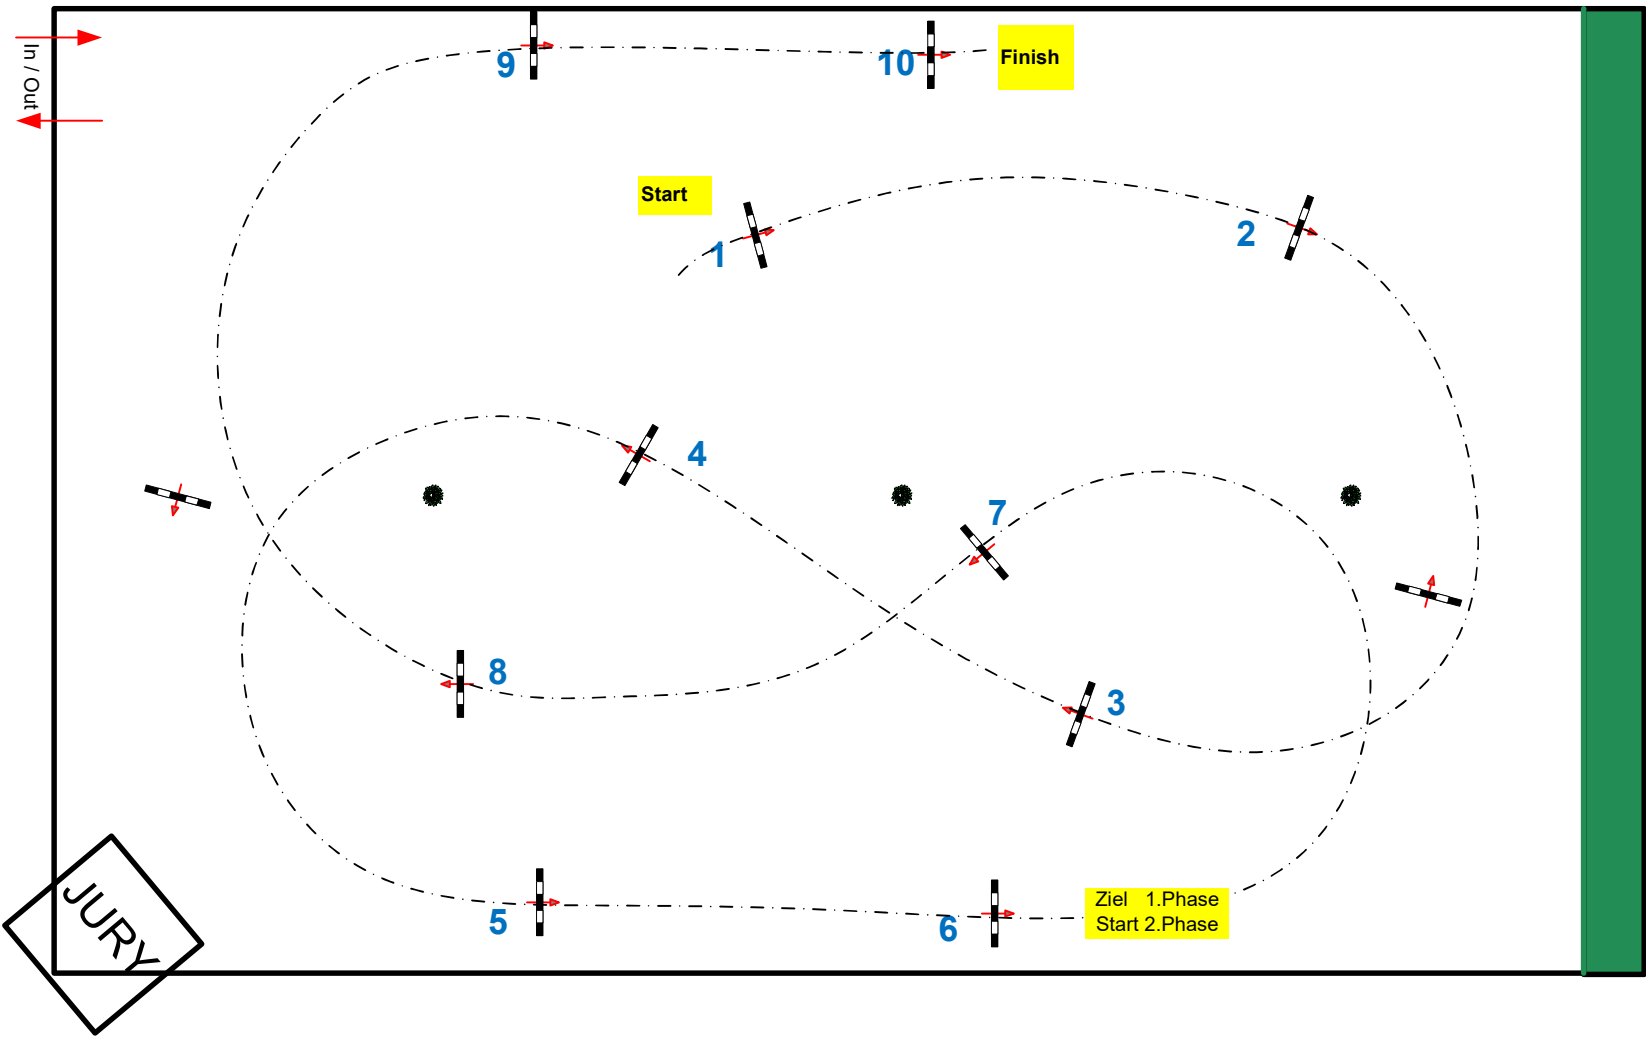

# CSI \*\* VALKENSWAARD

27 au 29 septembre 2024

Class No.: show class

Competition in two Phases

vendredi 27 septembre 2024

Start: 0:00

Table: A  
 National RG:  
 FEI RG / Art. 274.2.5  
 Height: 0.30 m

Speed: 350 m/min  
 Length: 0 m  
 Time allowed: 0 sec  
 Time limit: 0 sec

Obstacles: 10  
 Efforts: 10  
 Penalty sec  
 Closed combination:

2nd Phase:  
 Length: 0 m  
 Time allowed: 0 sec  
 Time limit: 0 sec

**Course Designer**

**Cédric LONGIS**

CEDRIC MATHIENNE