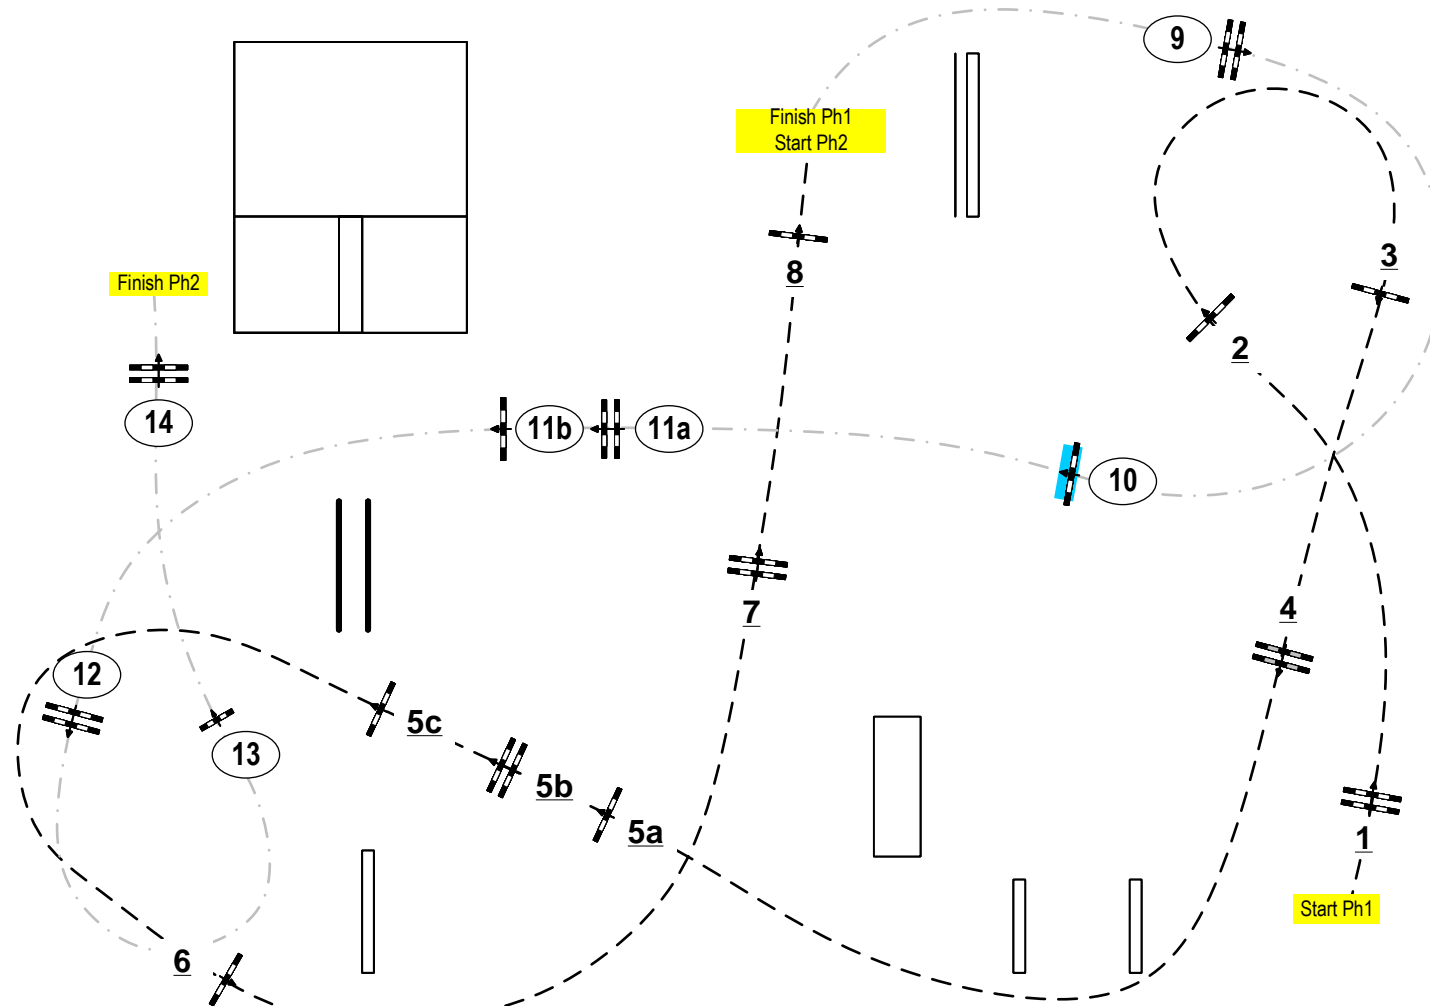

Class: 16 / 17

Youngster Tour

Competition in two Phases

95 x 145

Table: A
National RG:
FEI RG / Art. 274.1.5.3
Height: 1,35 / 1,40 m

Speed: 350 m/min
Length: 330 m
Time allowed: 57 sec
Time limit: 114 sec

Obstacles: 8
Efforts: 10
Penalty sec
Closed combination:

2nd Phase:

9-14

Length: 260 m
Time allowed: 45 sec
Time limit: 90 sec

IsiTrade
Jumps by Rothenberger

Course Designer:
Frank Rothenberger (GER)
frank@frank-rothenberger.de