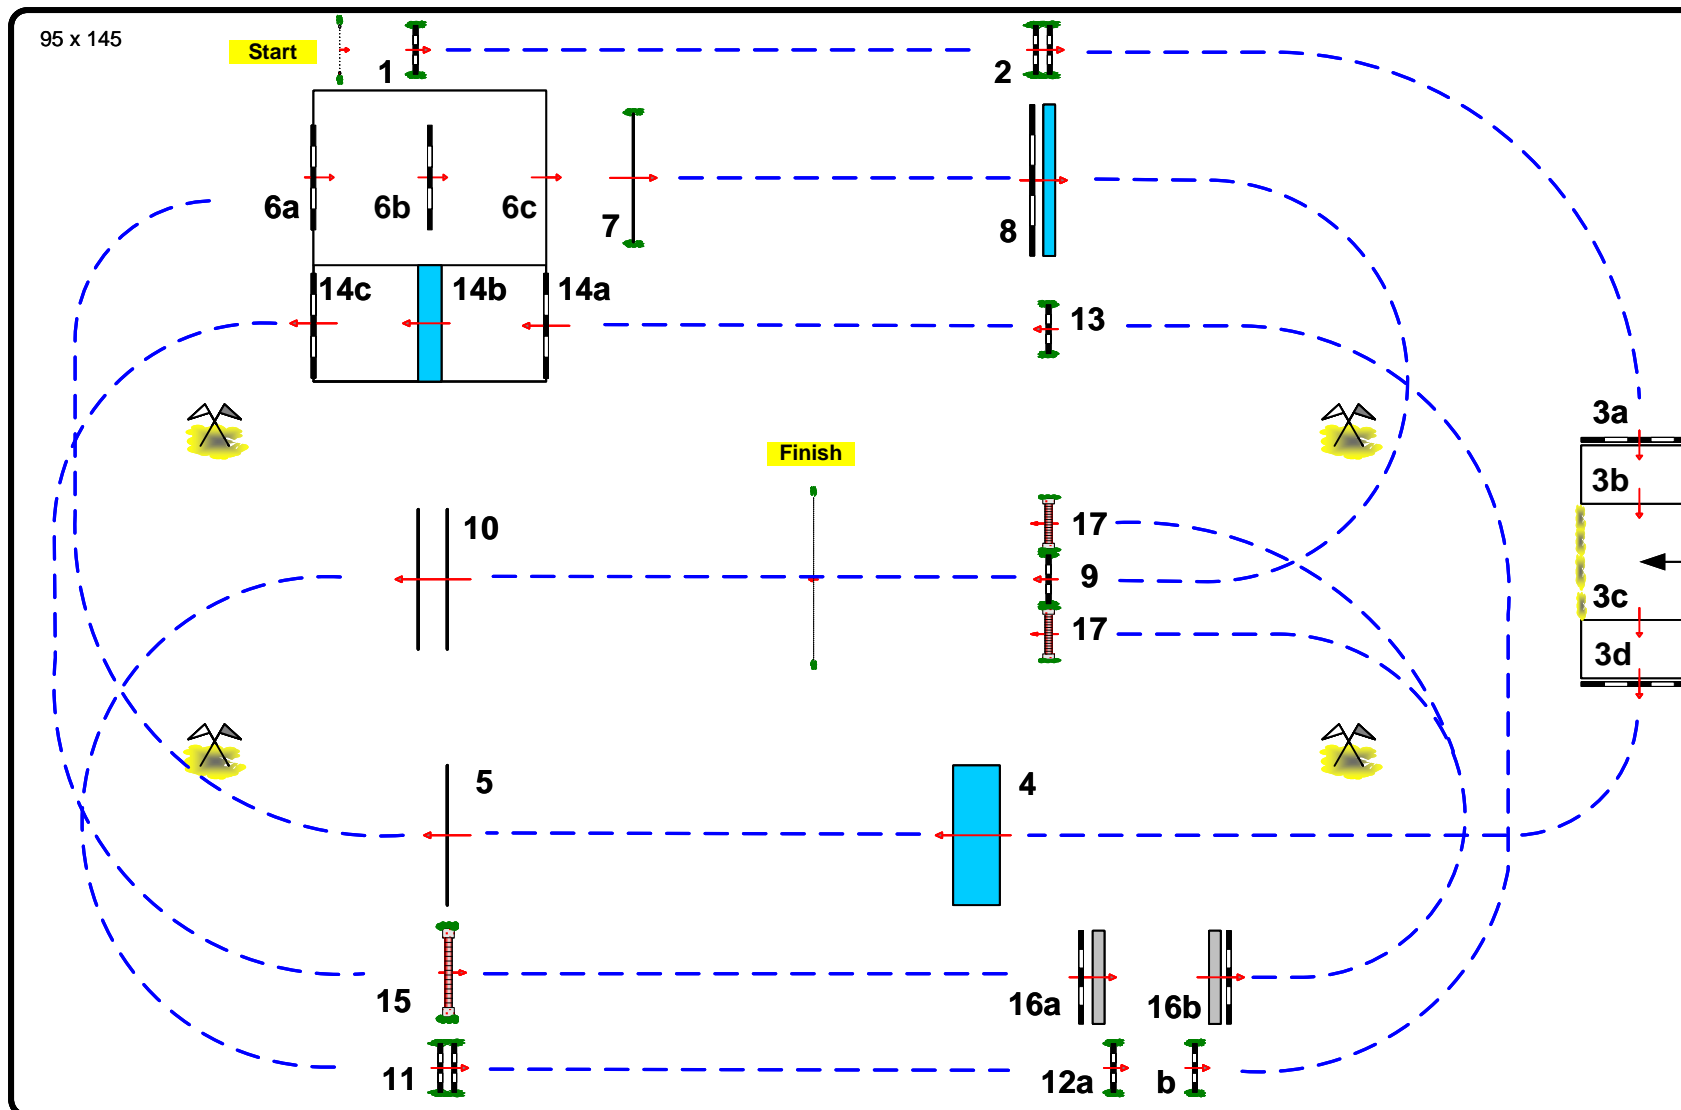

Class: 12

**German Jumping Derby**

Competition with Jump-Off

Table:	A
FEI RG / Art.:	238.2.2
Height in cm:	160
Speed in mtr/min:	400
Length in mtr.:	1250
TA in sec:	188
TL in sec:	376
Obstacles:	17
Efforts:	26

Closed Obstacle:  
3abcd, 6abc, 14abc

Jump-Off:

**1-2-9-10-11-12ab-17**

Length in mtr.:	380
TA in sec:	57
TL in sec:	114

**IsiGrade**  
Jumps by Rothenberger

Course Designer:  
Frank Rothenberger (GER)  
Peter Schumacher (GER)