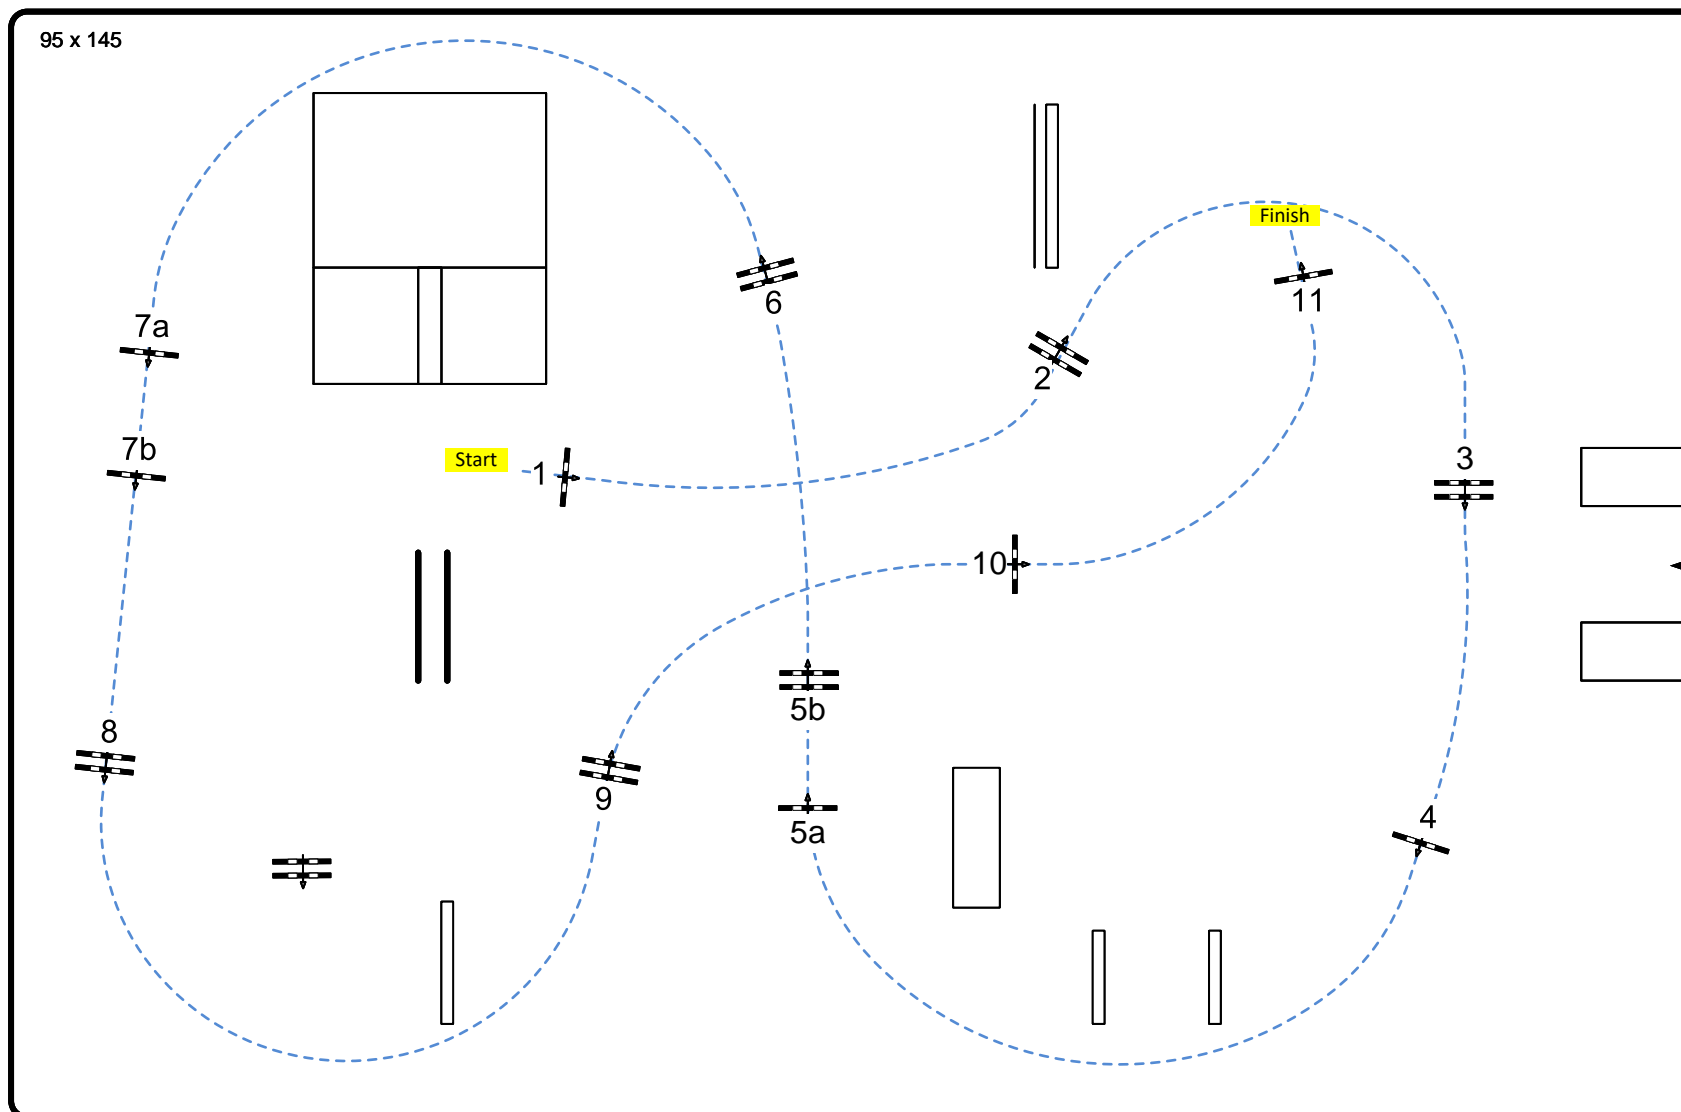

8.-12. MAI 2024
 DEUTSCHES SPRING- UND DRESSUR-DERBY
 HAMBURG DERBY-PARK
 KLEIN-FLOTTBEK
 www.hamburgderby.de

Class: 21

EN GARDE Amateur Trophy

Competition against the clock

Table: A
 National RG:
 FEI RG / Art. 238.2.1
 Height: 1,25 m

Speed: 350 m/min
 Length: 490 m
 Time allowed: 84 sec
 Time limit: 168 sec

Obstacles: 11
 Efforts: 13
 Penalty sec
 Closed combination:

Course Designer:
 Frank Rothenberger (GER)
 frank@frank-rothenberger.de