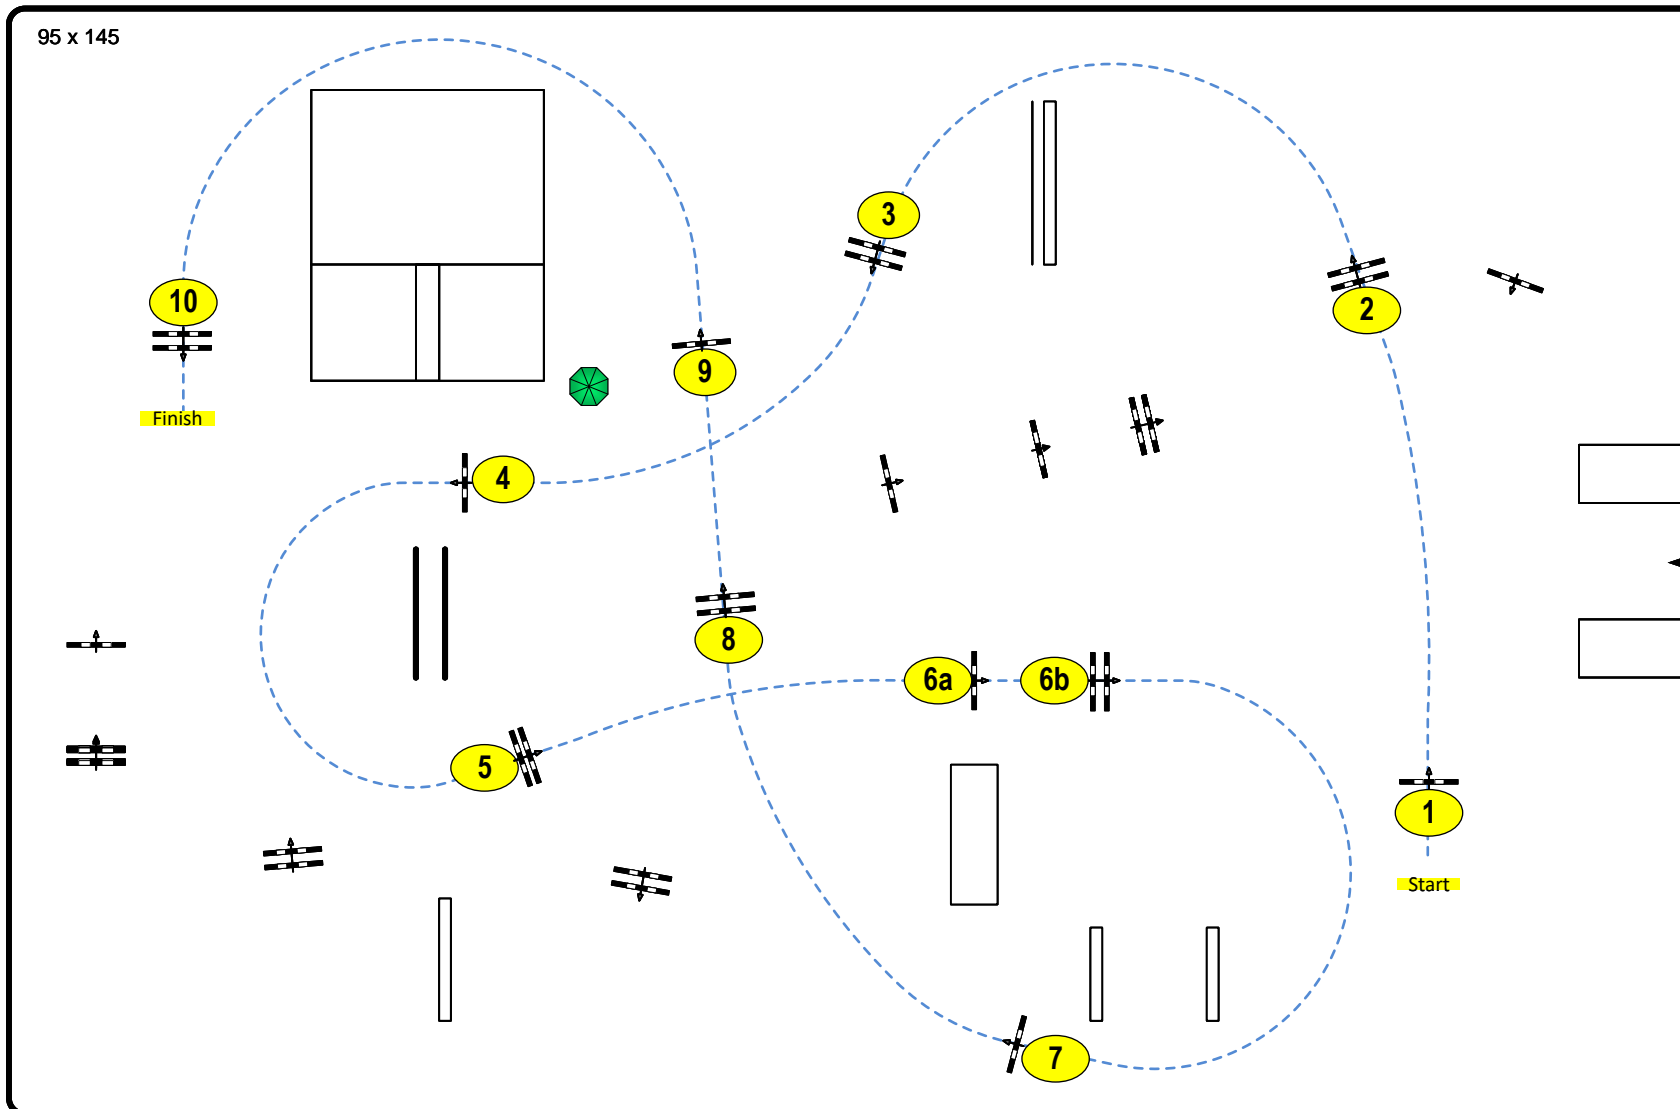

Class: 18

EN GARDE Amateur Trophy

Competition against the clock

95 x 145

Table: A
National RG:
FEI RG / Art. 238.2.1
Height: 1,15 m

Speed: 350 m/min

Length: 445 m
Time allowed: 77 sec
Time limit: 154 sec

Obstacles: 10
Efforts: 11
Penalty sec
Closed combination:

IsiTrade
Jumps by Rothenberger

Course Designer:
Frank Rothenberger (GER)
frank@frank-rothenberger.de