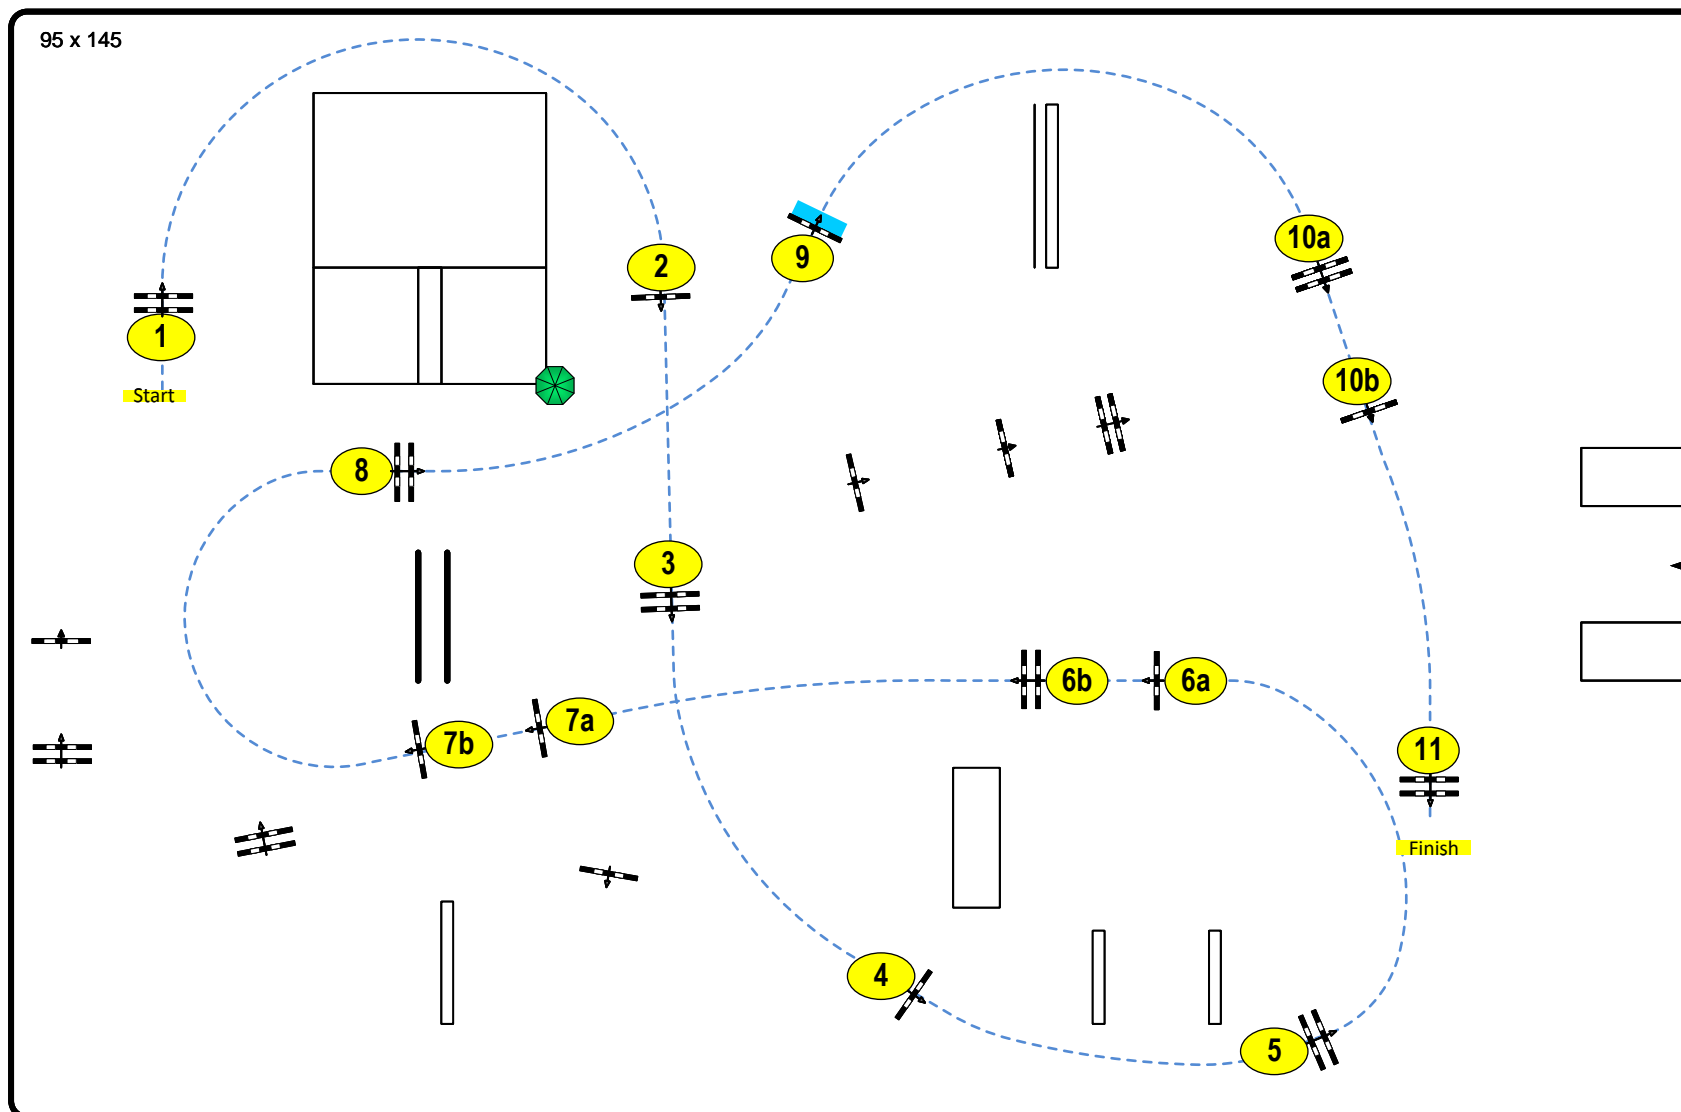

8.-12. MAI 2024
DEUTSCHES SPRING- UND DRESSUR-DERBY
HAMBURG DERBY-PARK
KLEIN-FLOTTBEK

www.hamburgderby.de

Class: 02

5* Mercedes Benz Prize

Competition against the clock

Table: A
 National RG:
 FEI RG / Art. 238.2.1
 Height: 1,50 m

Speed: 375 m/min

Length: 480 m
 Time allowed: 77 sec
 Time limit: 154 sec

Obstacles: 11
 Efforts: 14
 Penalty sec
 Closed combination:

Two empty rectangular boxes for recording scores or times.

Course Designer:
 Frank Rothenberger (GER)
 frank@frank-rothenberger.de