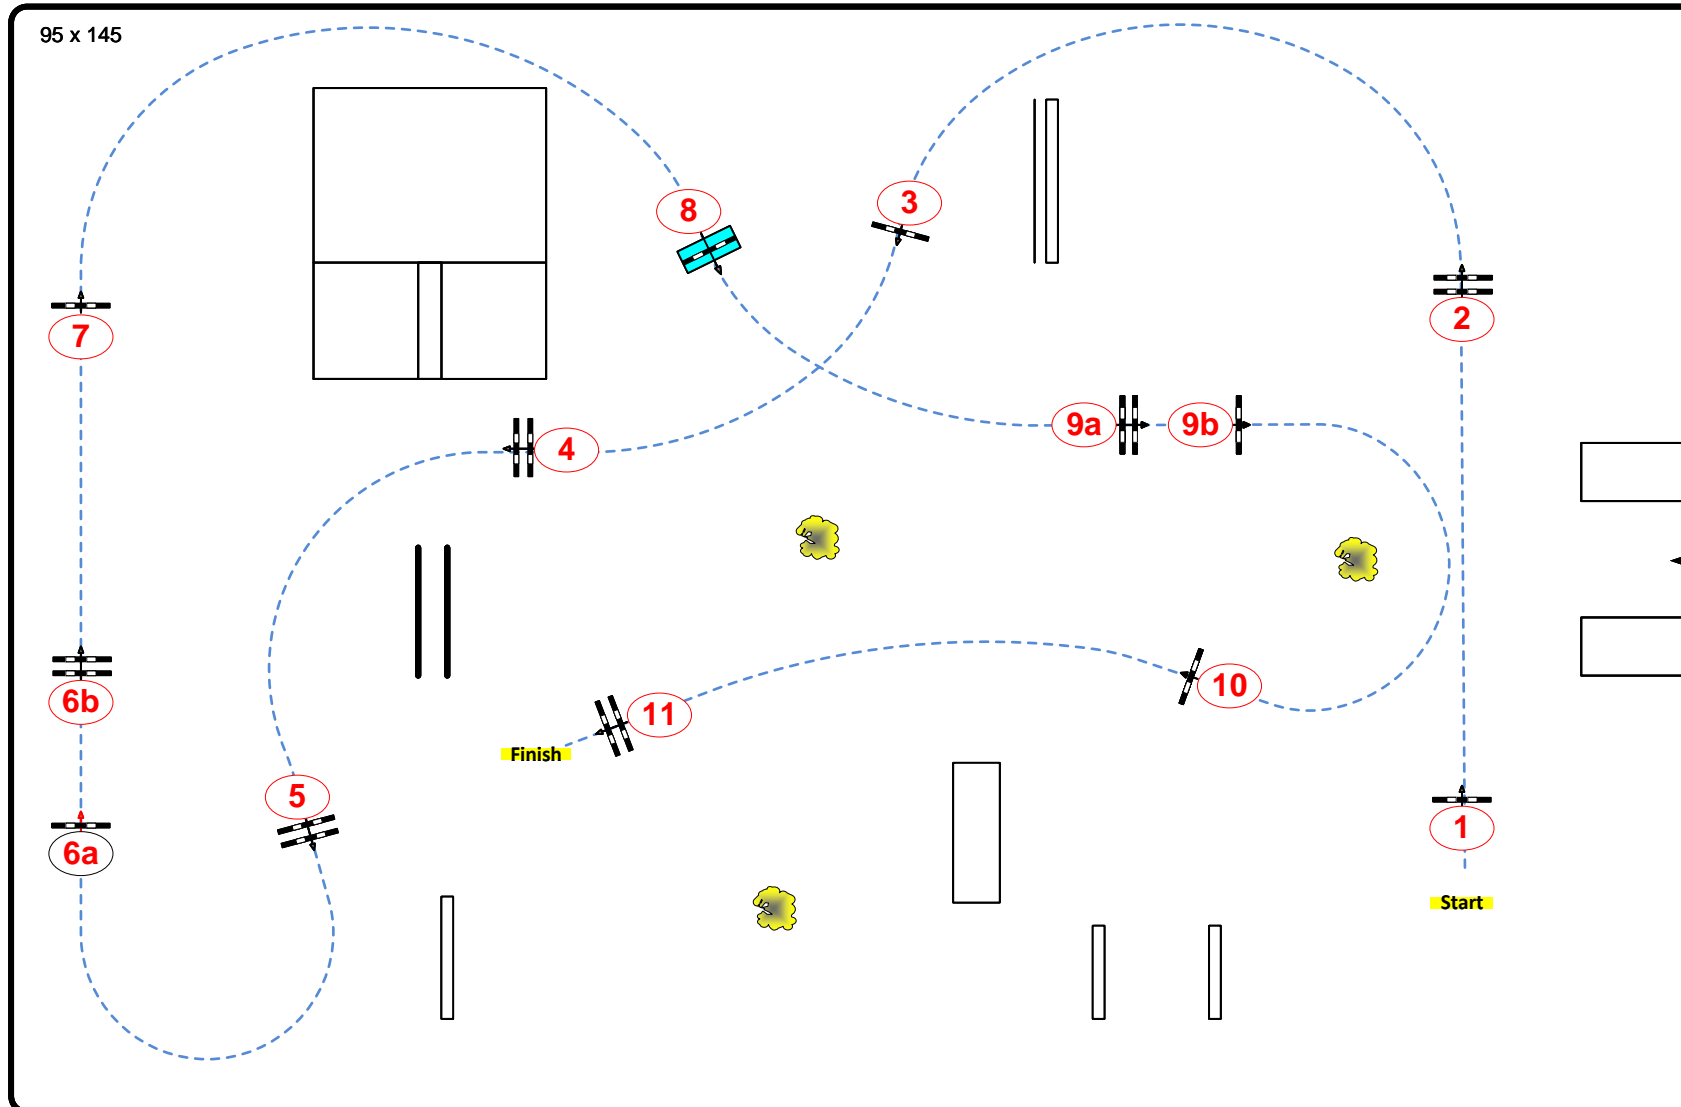

**8.-12. MAI 2024**  
 DEUTSCHES SPRING- UND DRESSUR-DERBY  
 HAMBURG DERBY-PARK KLEIN FLOTTBEK  
 www.hamburgderby.de

Class: 14/15

**Youngster Tour**

Competition against the clock

Table: A  
 National RG:  
 FEI RG / Art. 238.2.1  
 Height: 1,35 / 1,40 m

Speed: 350 m/min  
 Length: 465 m  
 Time allowed: 80 sec  
 Time limit: 160 sec

Obstacles: 11  
 Efforts: 13  
 Penalty sec  
 Closed combination:

Course Designer:  
 Frank Rothenberger (GER)  
 frank@frank-rothenberger.de