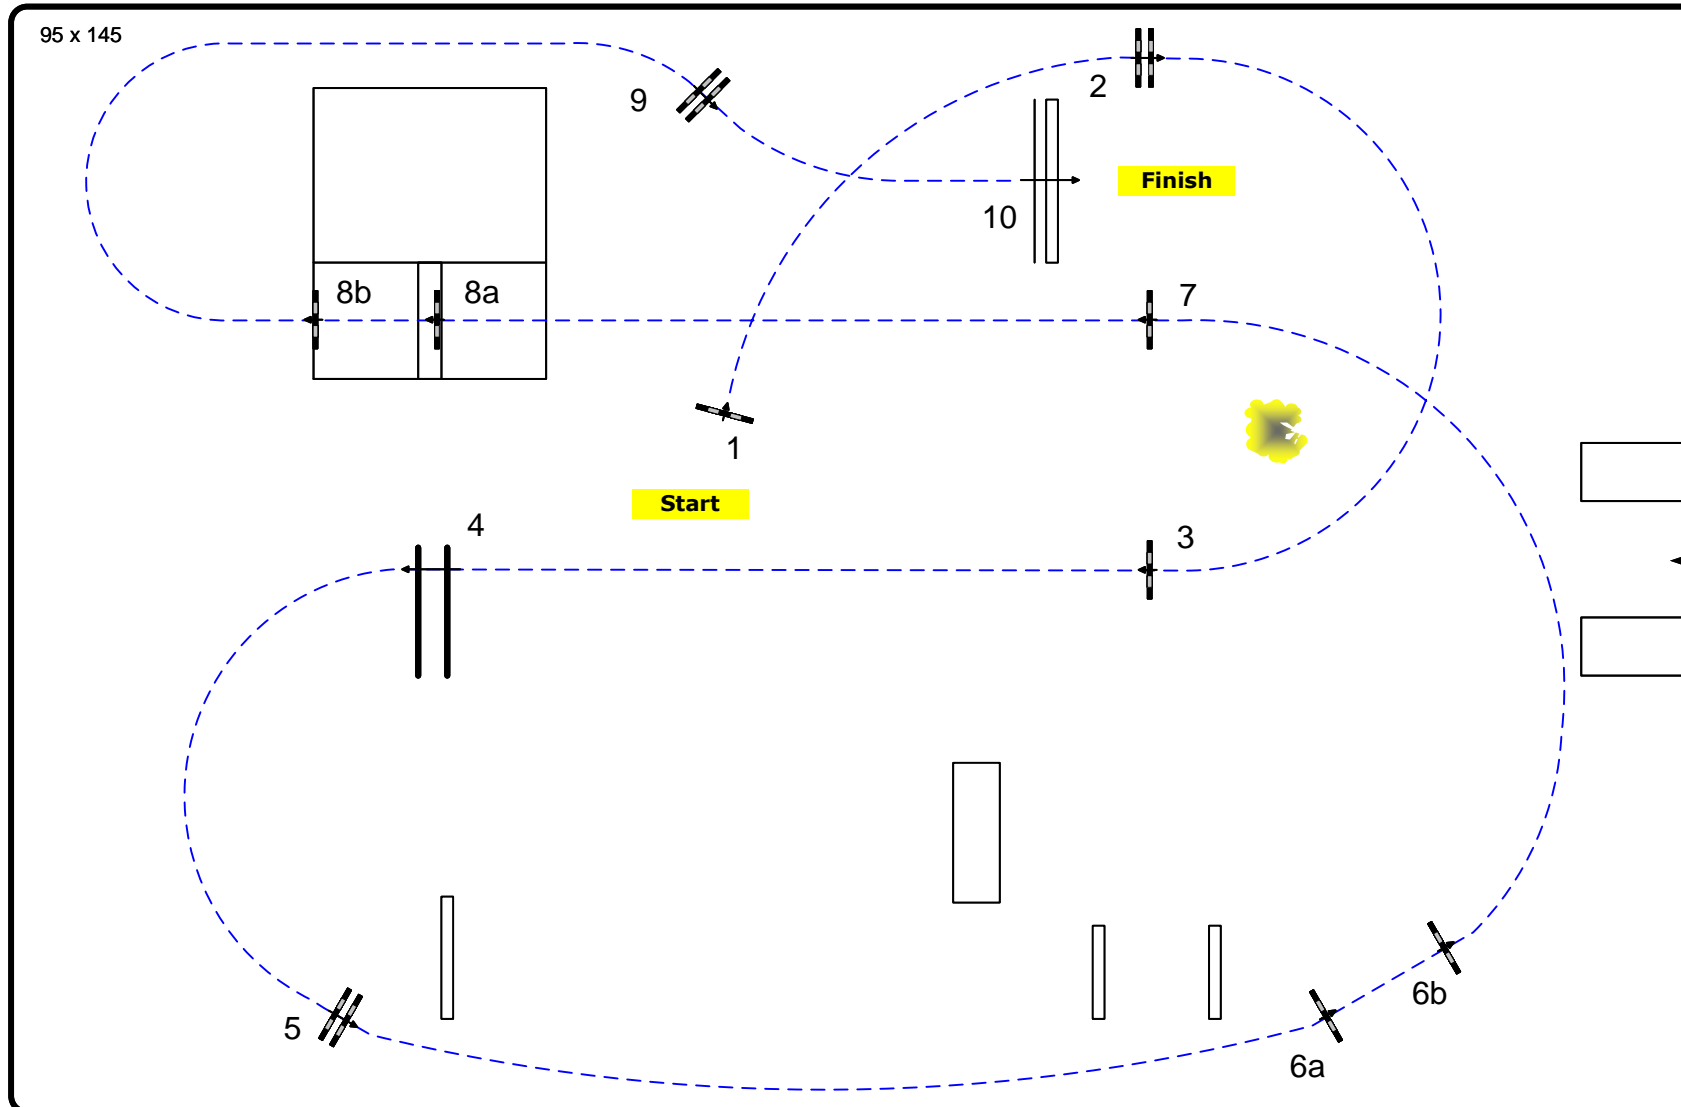

8.-12. MAI 2024
 DEUTSCHES SPRING- UND DRESSUR-DERBY
 HAMBURG DERBY-PARK
 KLEIN-FLOTTBEK

www.hamburgderby.de

Class: 10

First Qualifier German Jumping Derby

Competition against the clock

Table: A
 National RG:
 FEI RG / Art. 238.2.1
 Height: 1,45 m

Speed: 350 m/min
 Length: 550 m
 Time allowed: 95 sec
 Time limit: 190 sec

Obstacles: 10
 Efforts: 12

Course Designer:
 Frank Rothenberger (GER)
 frank@frank-rothenberger.de