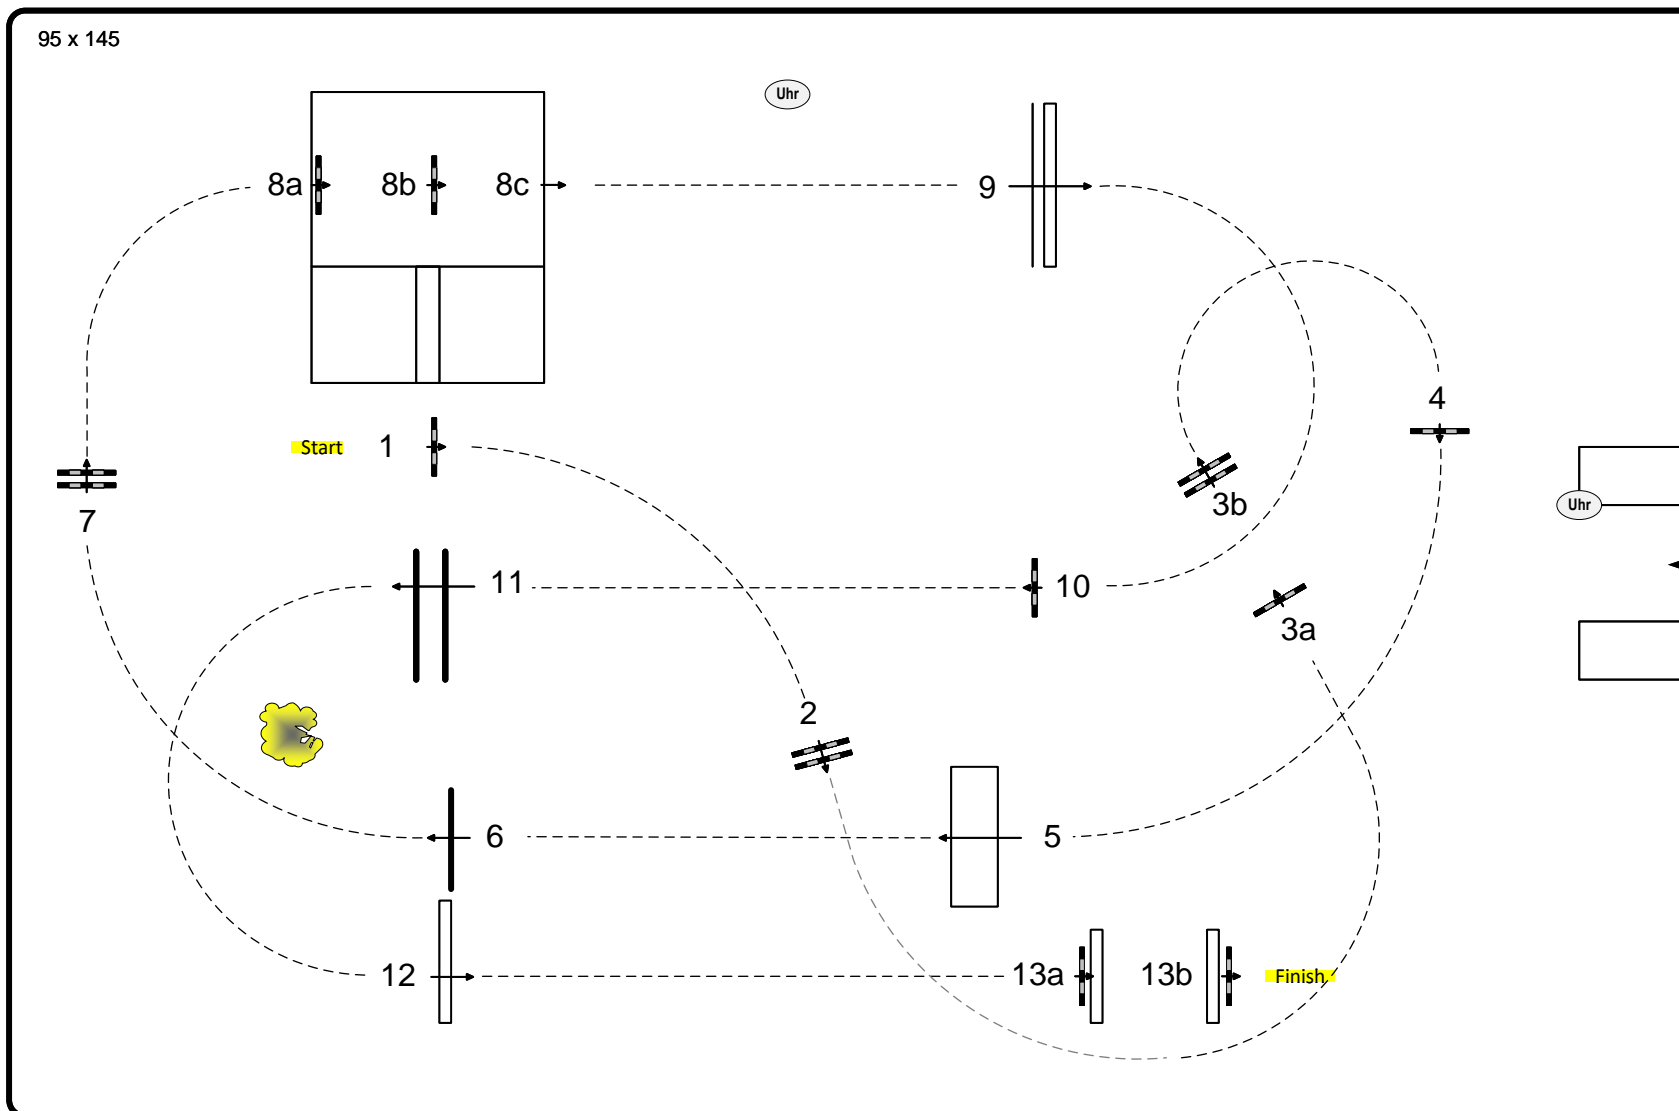

**8. – 12. MAI 2024**  
 DEUTSCHES SPRING- UND DRESSUR-DERBY  
 HAMBURG DERBY-PARK KLEIN FLOTTBEK  
 www.hamburgderby.de

Class: 11 **Second Qualifier German Jumping Derby** Competition against the clock

|                     |           |
|---------------------|-----------|
| Table:              | A         |
| National RG:        |           |
| FEI RG / Art.       | 238.2.1   |
| Height:             | 1,50 m    |
| Speed:              | 375 m/min |
| Length:             | 750 m     |
| Time allowed:       | 120 sec   |
| Time limit:         | 240 sec   |
| Obstacles:          | 13        |
| Efforts:            | 17        |
| Penalty sec         |           |
| Closed combination: | 8abc      |