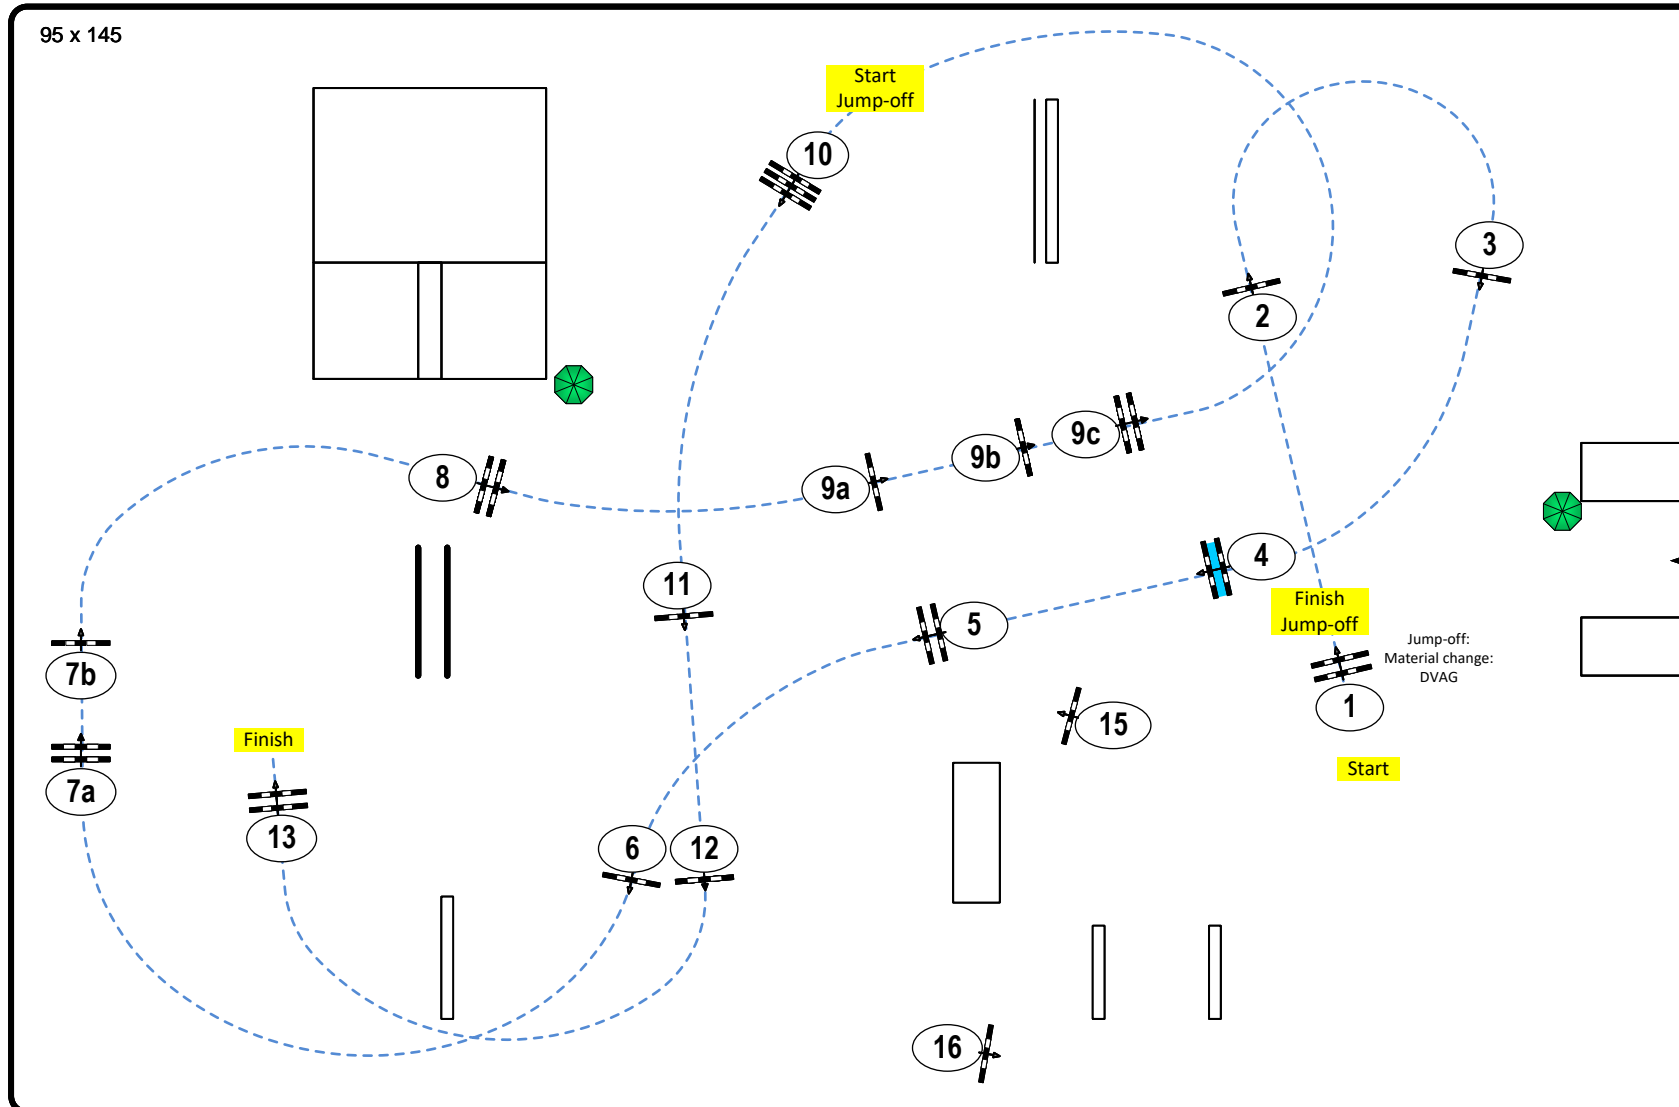

Class: 04

Championat of Hamburg

Competition with Jump-Off

Table: A
National RG:
FEI RG / Art. 238.2.2
Height: 1,55 m

Speed: 375 m/min

Length: 510 m
Time allowed: 82 sec
Time limit: 164 sec

Obstacles: 13
Efforts: 16
Penalty sec
Closed combination:

1st Jump-off:

10,11,7b,8,9b,9c,15,16,1

Length: 360 m
Time allowed: 58 sec
Time limit: 116 sec

IsiGrade
Jumps by Rothenberger

Course Designer:
Frank Rothenberger (GER)
frank@frank-rothenberger.de