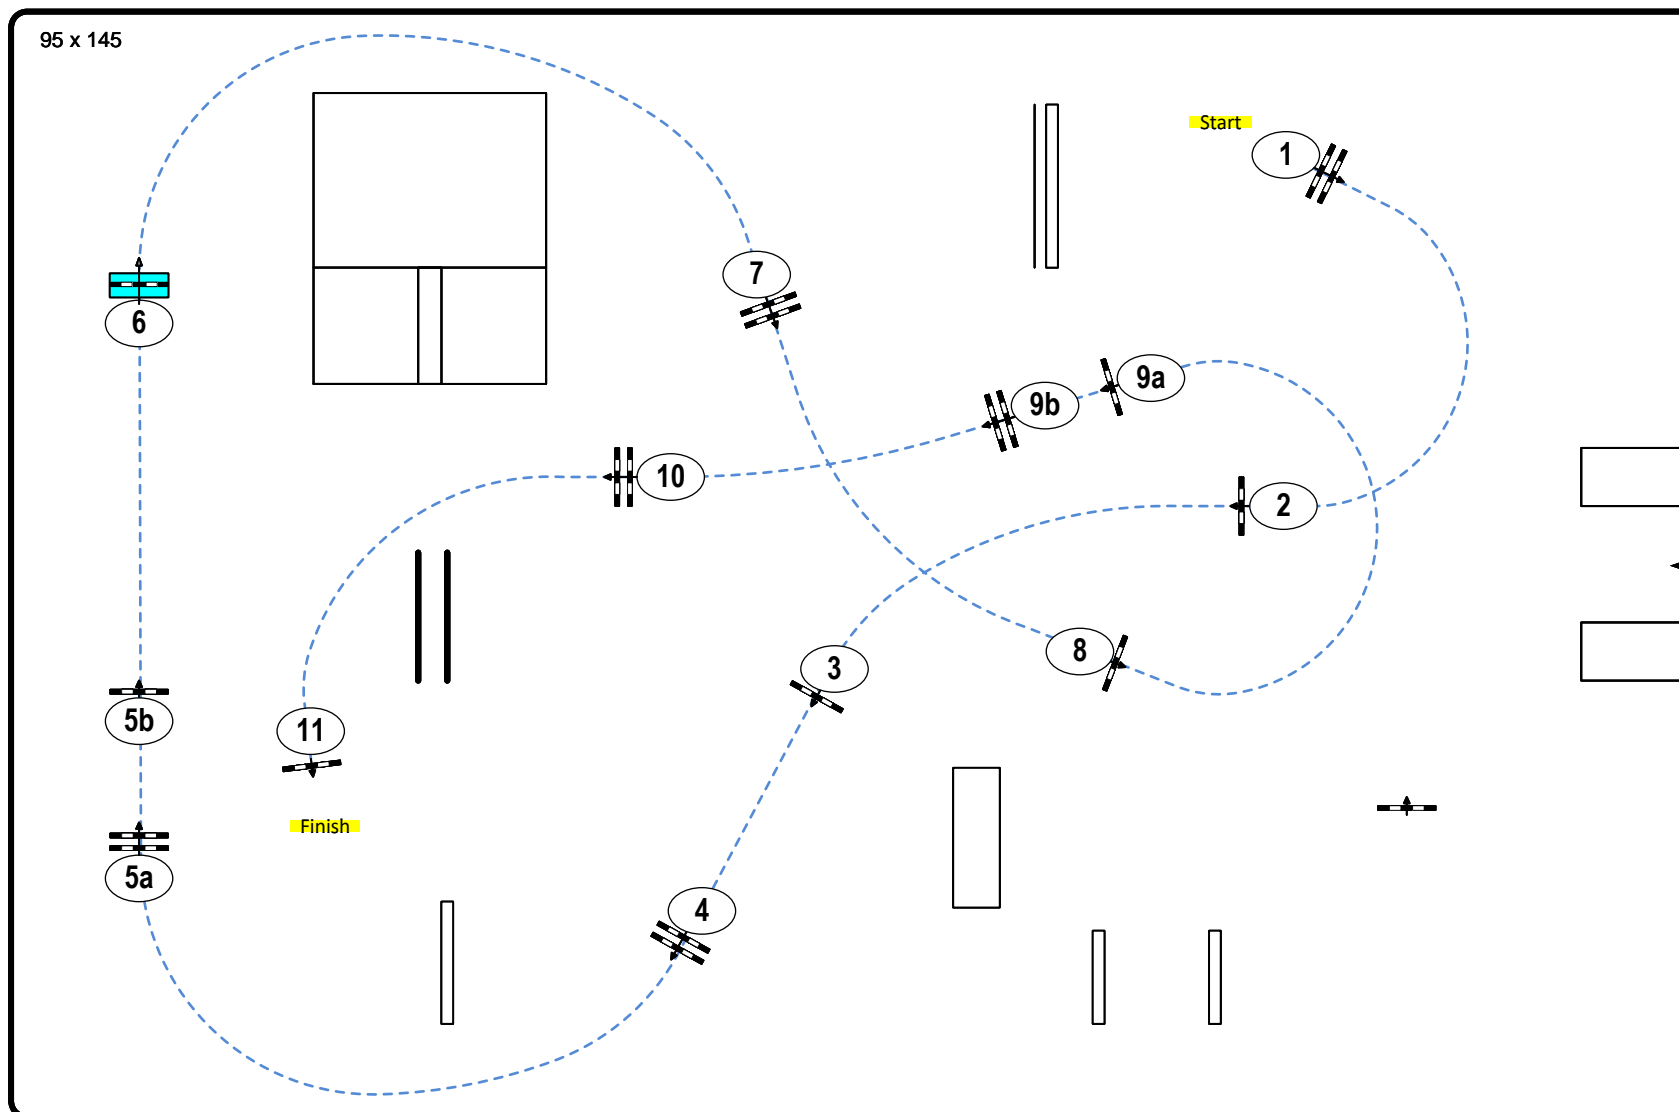

Class: 07

**Classic Tour 4\***

Competition against the clock

Table: A  
National RG:  
FEI RG / Art. 238.2.1  
Height: 1,40 m

Speed: 350 m/min

Length: 445 m  
Time allowed: 77 sec  
Time limit: 154 sec

Obstacles: 11  
Efforts: 13  
Penalty sec  
Closed combination:

**IsiGrade**  
Jumps by Rothenberger

Course Designer:  
Frank Rothenberger (GER)  
frank@frank-rothenberger.de