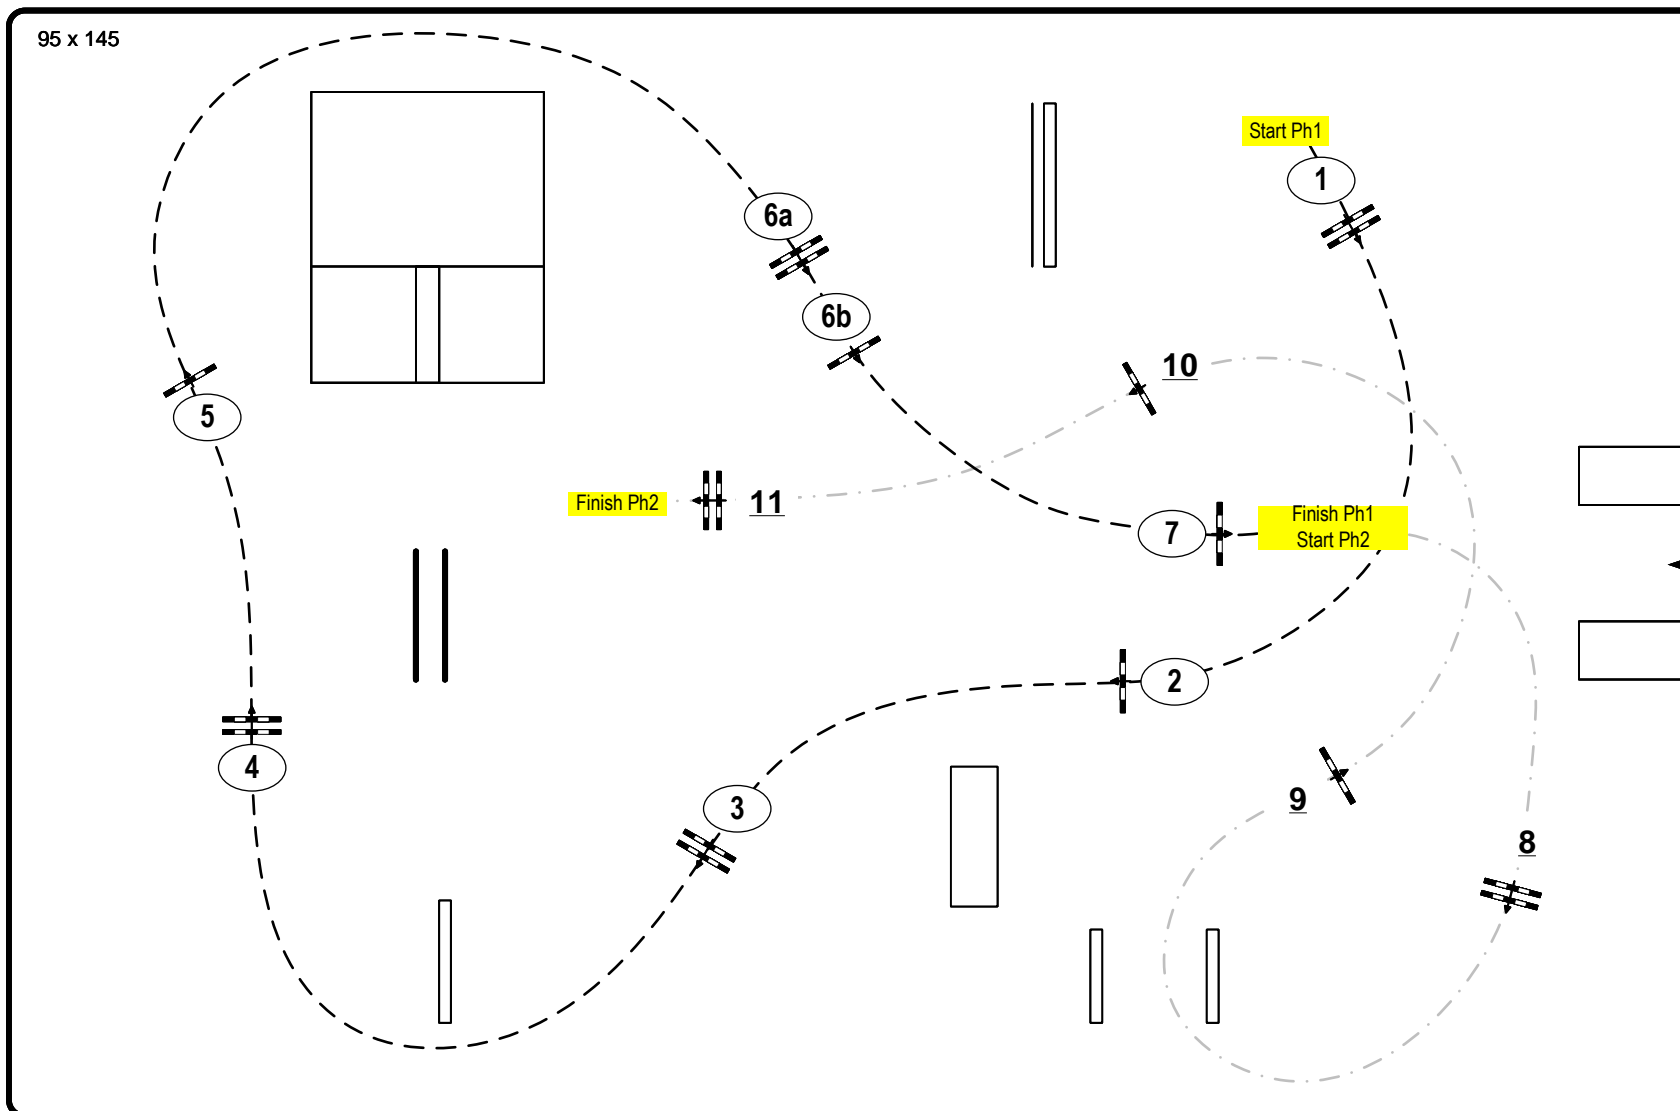

Class: 19

**EN GARDE Amateur Trophy**

Competition in two Phases

Table: A  
National RG:  
FEI RG / Art. 274.1.5.3  
Height: 1,15 m

Speed: 350 m/min

Length: 330 m  
Time allowed: 57 sec  
Time limit: 114 sec

Obstacles: 7  
Efforts: 8  
Penalty sec  
Closed combination:

2nd Phase:

8-11

Length: 190 m  
Time allowed: 33 sec  
Time limit: 66 sec