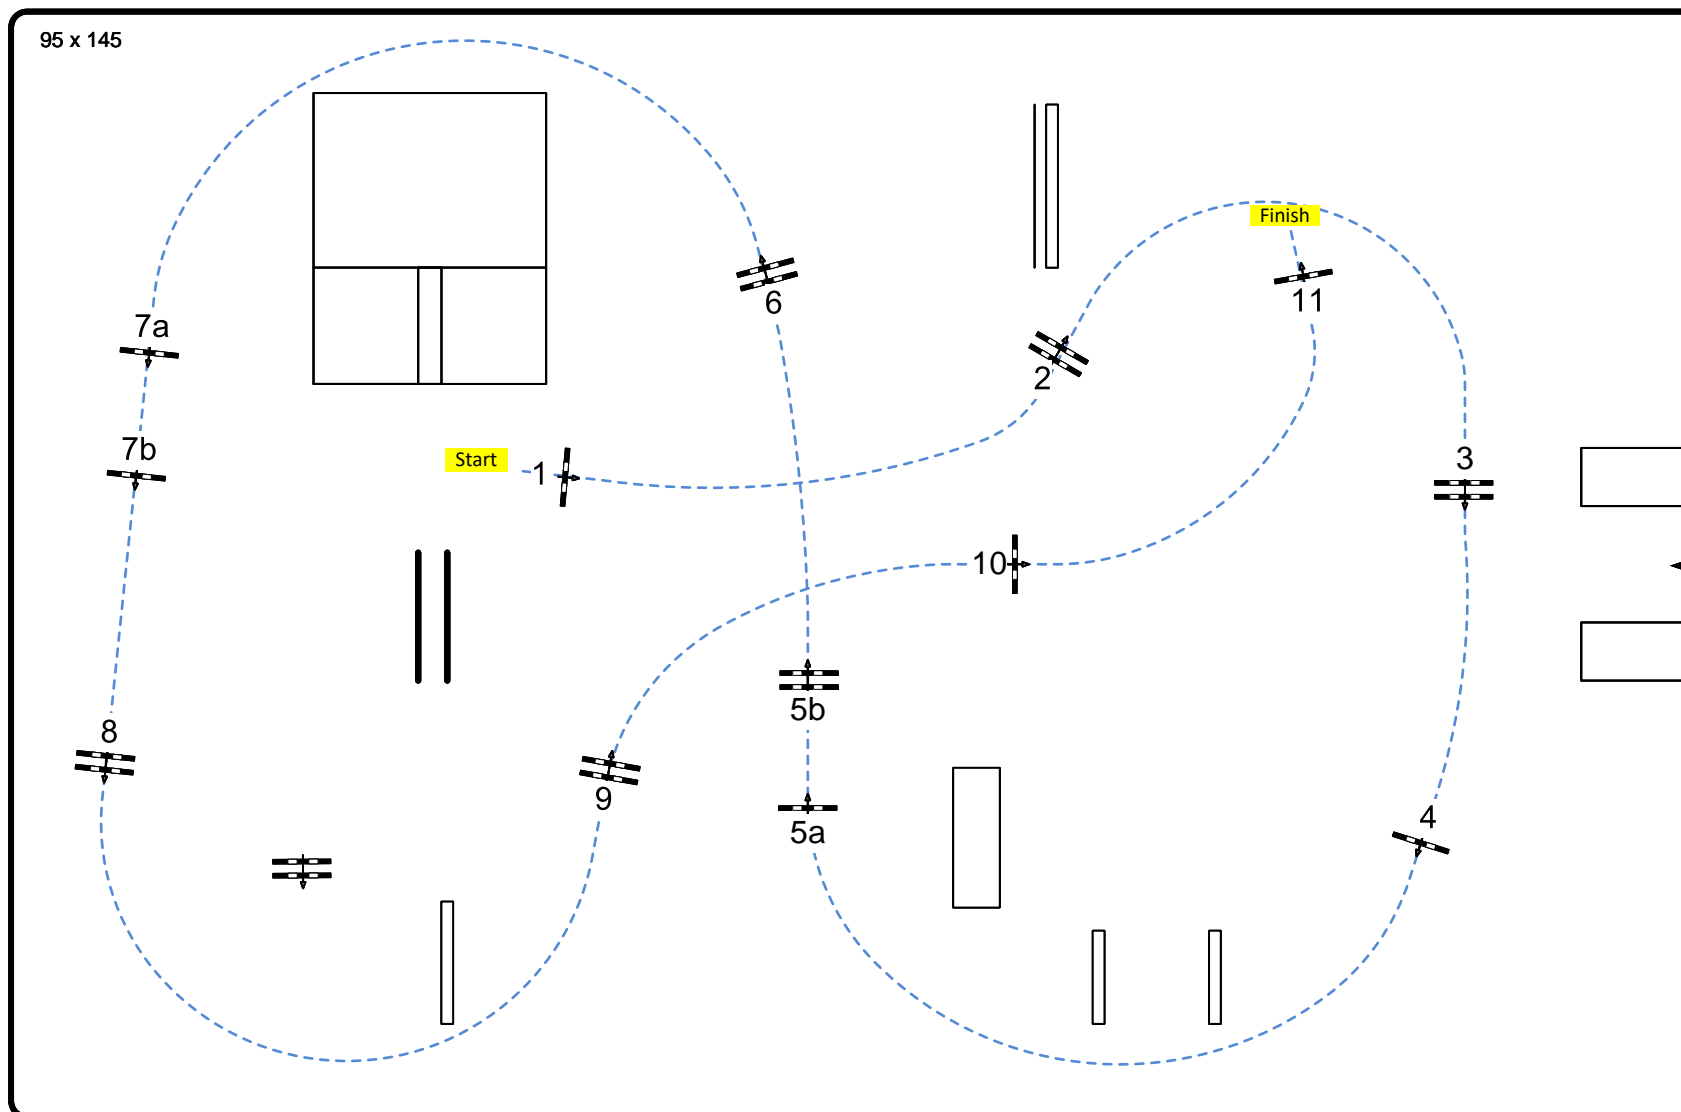

**8.-12. MAI 2024**  
 DEUTSCHES SPRING- UND DRESSUR-DERBY  
 HAMBURG DERBY-PARK  
 KLEIN-FLOTTBEK  
 www.hamburgderby.de

Class: 24

**EN GARDE Amateur Trophy**

Competition against the clock

Table: A  
 National RG:  
 FEI RG / Art. 238.2.1  
 Height: 1,40 m

Speed: 350 m/min  
 Length: 490 m  
 Time allowed: 84 sec  
 Time limit: 168 sec

Obstacles: 11  
 Efforts: 13  
 Penalty sec  
 Closed combination:

Course Designer:  
 Frank Rothenberger (GER)  
 frank@frank-rothenberger.de