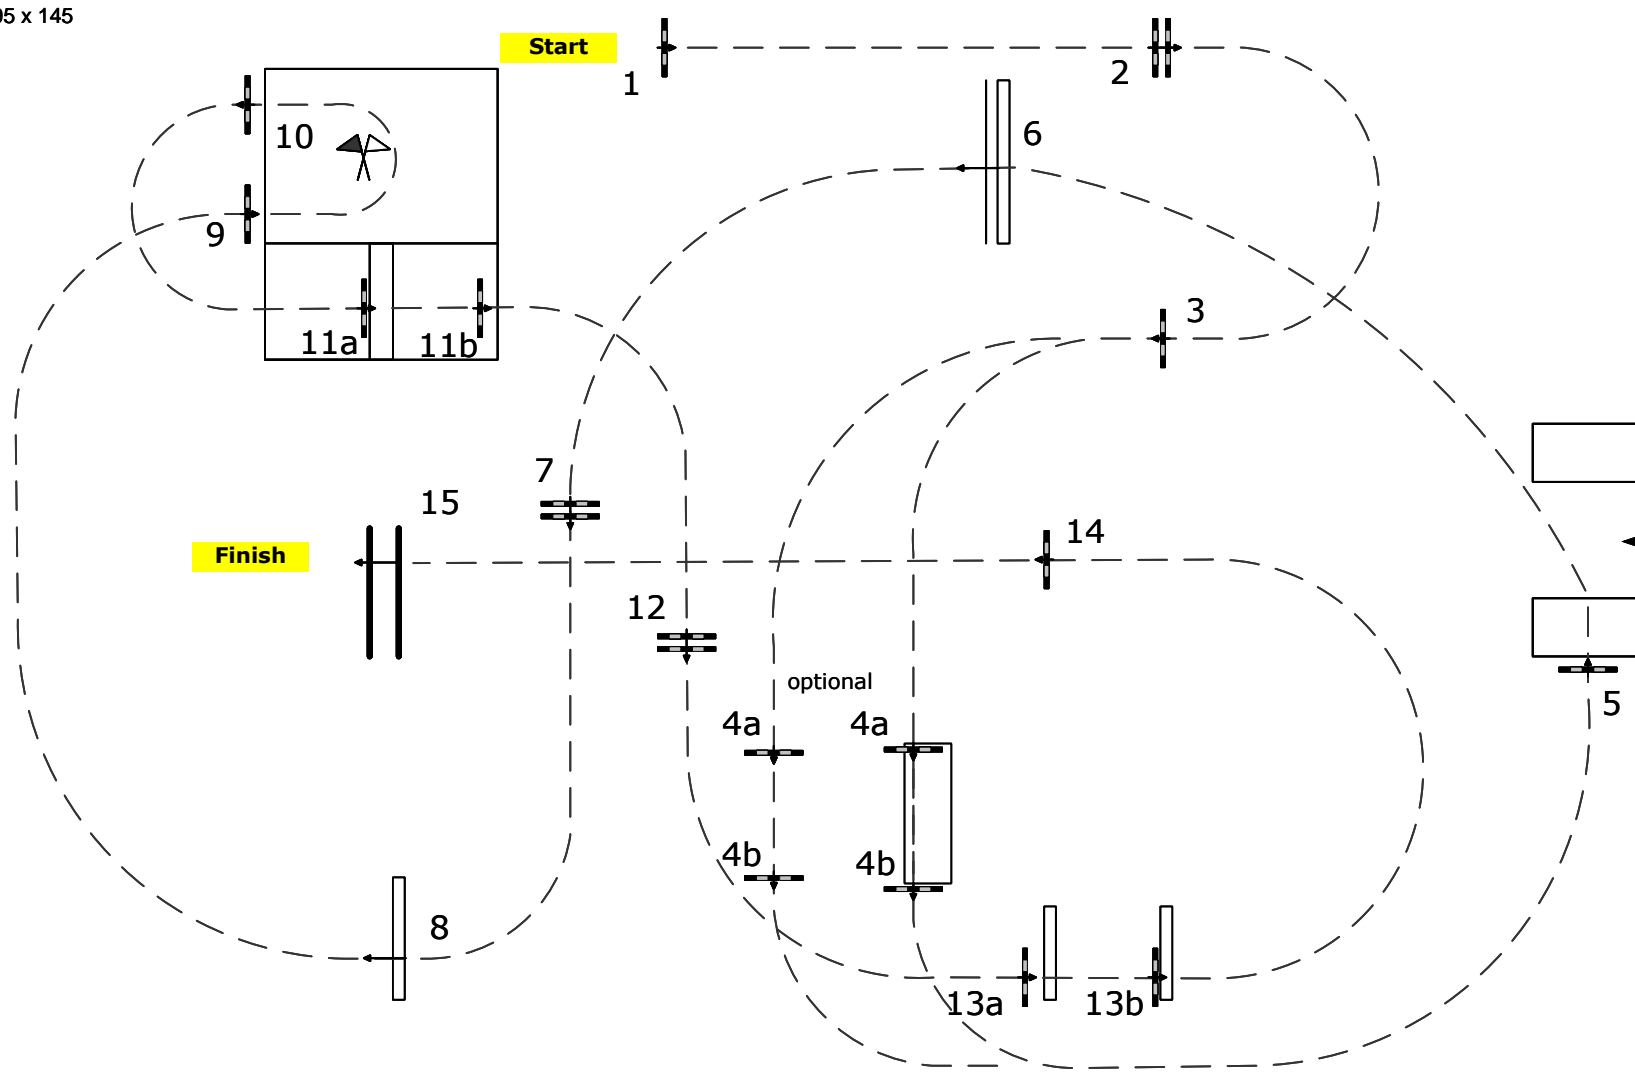

8.-12. MAI 2024
 DEUTSCHES SPRING- UND DRESSUR-DERBY
 HAMBURG DERBY-PARK
 KLEIN FLOTTBEK
 www.hamburgderby.de

Class: 13

Speed Derby

Speed and Handiness

95 x 145

Table:	C
National RG:	
FEI RG / Art.	239/268
Height:	1,40 m

Time limit: 180 sec

Obstacles:	15
Efforts:	19
Penalty sec	4
Closed combination:	4ab, 5ab, 11ab

Course Designer:
 Frank Rothenberger (GER)
 Peter Schumacher (GER)