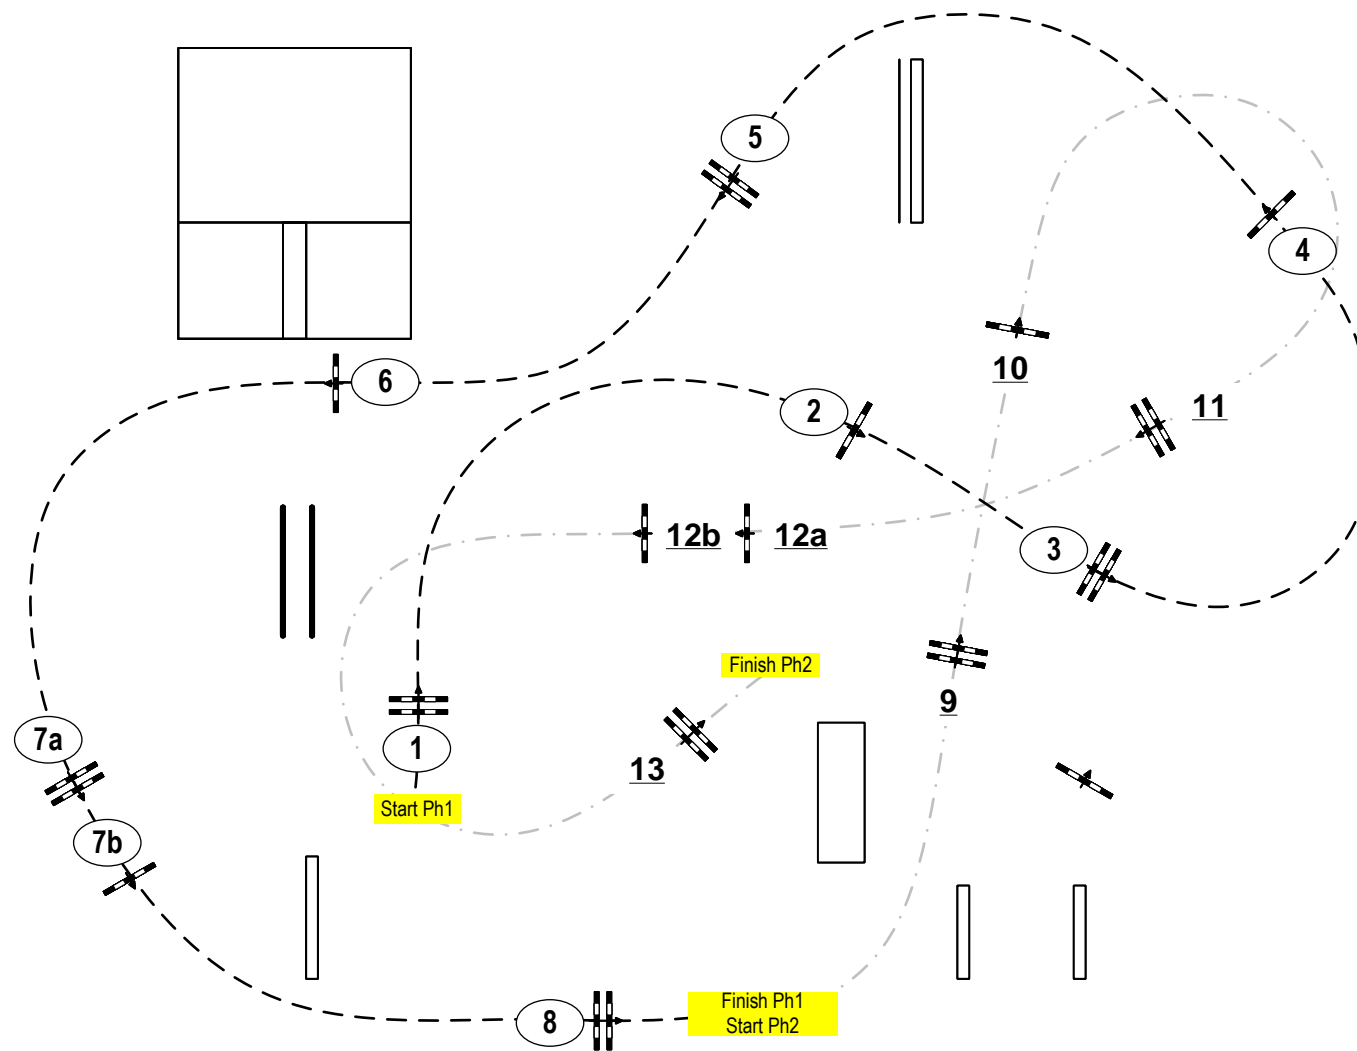

Class: 25

EN GARDE Amateur Trophy Competition in two Phases

95 x 145

Table: A
National RG:
FEI RG / Art. 274.1.5.3
Height: 1,40 m

Speed: 350 m/min

Length: 350 m
Time allowed: 60 sec
Time limit: 120 sec

Obstacles: 8
Efforts: 9
Penalty sec
Closed combination:

2nd Phase:

9-13

Length: 230 m
Time allowed: 40 sec
Time limit: 80 sec

IsiTrade
Jumps by Rothenberger

Course Designer:
Frank Rothenberger (GER)
Peter Schumacher (GER)